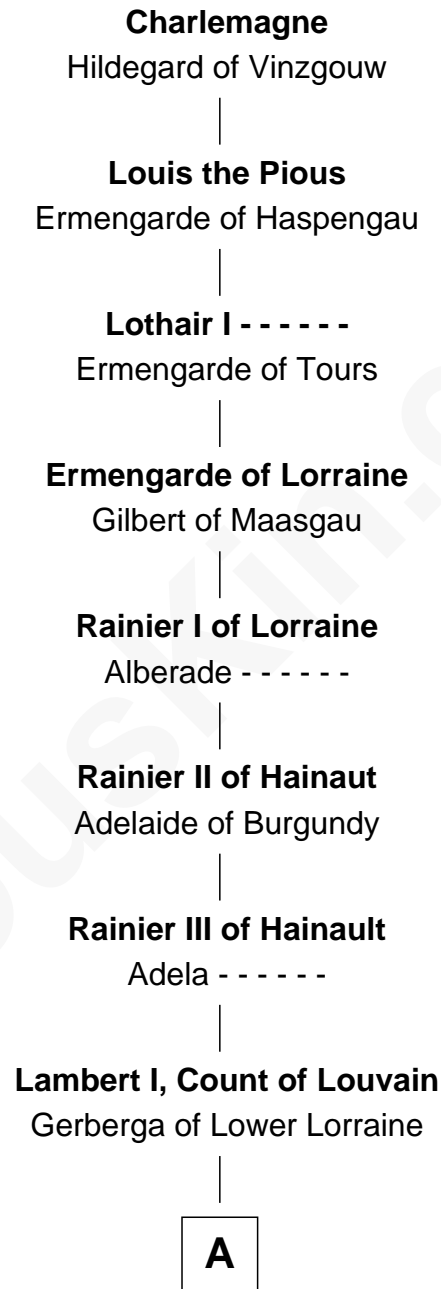

FamousKin.com Relationship Chart of

John Fremont Hill
45th Governor of Maine

34th Great-grandson of

Charlemagne
King of the Franks

A

Mathilde of Louvain
Eustace I of Boulogne

Lambert II of Lens
Adelaide of Normandy

Judith of Lens
Waltheof II of Northumbria

Maud of Northumberland
David I, King of Scotland

Henry of Huntingdon
Ada de Warenne

William I, King of Scotland
----- Avenal

Isabel of Scotland
Robert de Ros

Sir William de Ros
Lucy FitzPiers