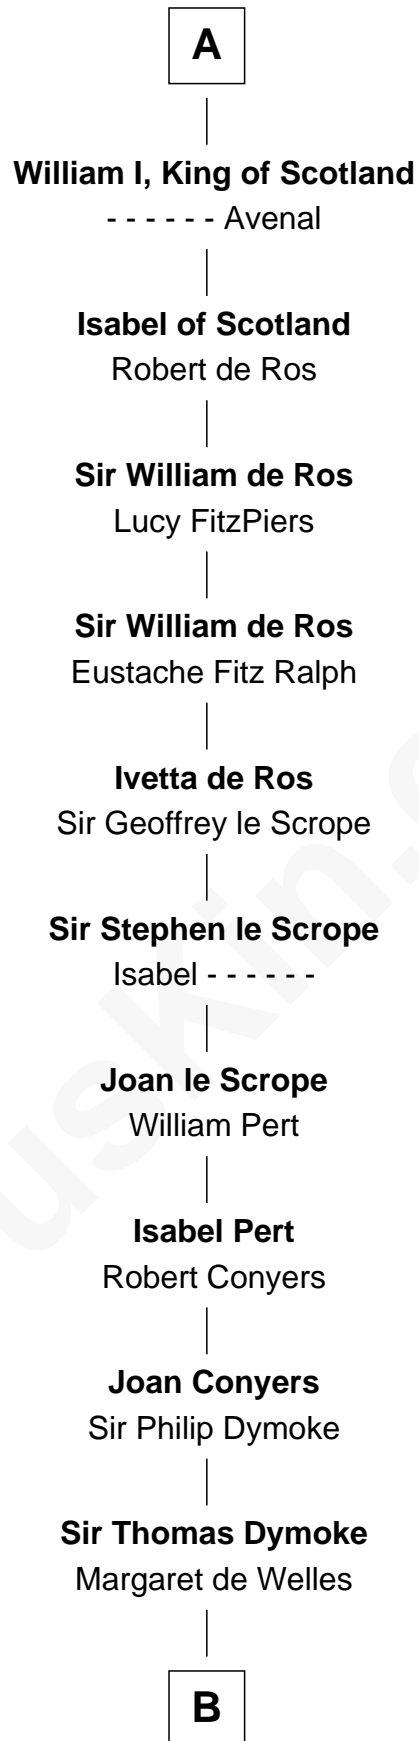

# FamousKin.com Relationship Chart of

**John Fremont Hill**  
*45th Governor of Maine*

29th Great-grandson of

**King Robert I**  
*King of France*

**B**

**Sir Lionel Dymoke**

Joanna Griffith

**Anne Dymoke**

John Goodrick

**Lionel Goodrick**

Winifred Sappcott

**Anne Goodrick**

Benjamin Bolles

**Thomas Bolles**

Elizabeth Perkins

**Joseph Bolles**

Mary - - - - -

**Mary Bolles**

Charles Frost

**Charles Frost**

Sarah Wainwright

**Charles Frost**

Sarah Pepperrell

**Sarah Frost**

Dennis Fernald

**C**

**C**

—  
**Miriam Fernald**

William Leighton

—  
**Andrew Pepperrell Leighton**

Sarah Catherine Odiorne

—  
**Miriam Leighton**