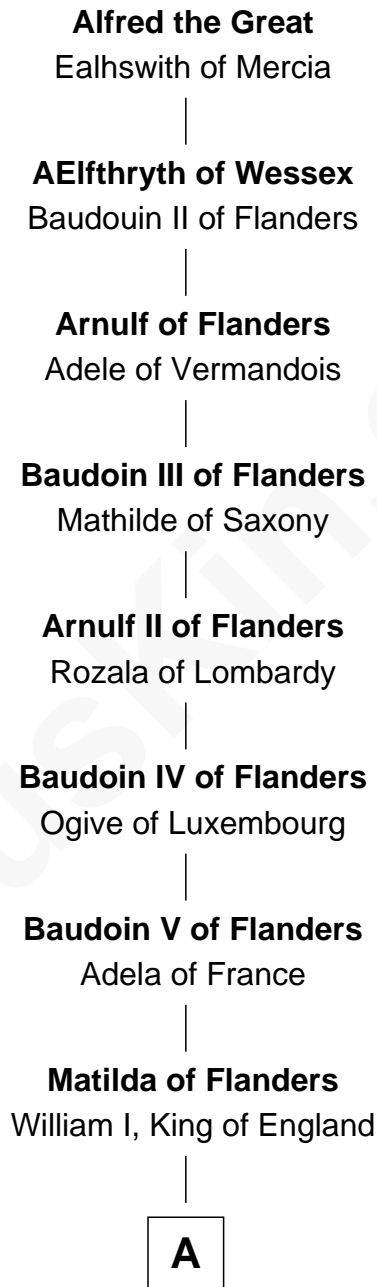

# FamousKin.com Relationship Chart of

**John Fremont Hill**

*45th Governor of Maine*

**32nd Great-grandson of**

**Alfred the Great**

*King of the Anglo-Saxons*

**A**

**Henry I, King of England**

Maud of Scotland

**Maud of England**

Geoffrey Plantagenet

**Henry II, King of England**

Eleanor of Aquitaine

**John, King of England**

Isabelle of Angoulême

**Henry III, King of England**

Eleanor of Provence

**Edmund Plantagenet**

Blanche of Artois

**Henry Plantagenet**

Maud de Chaworth

**Joan of Lancaster**

John de Mowbray

**John de Mowbray**