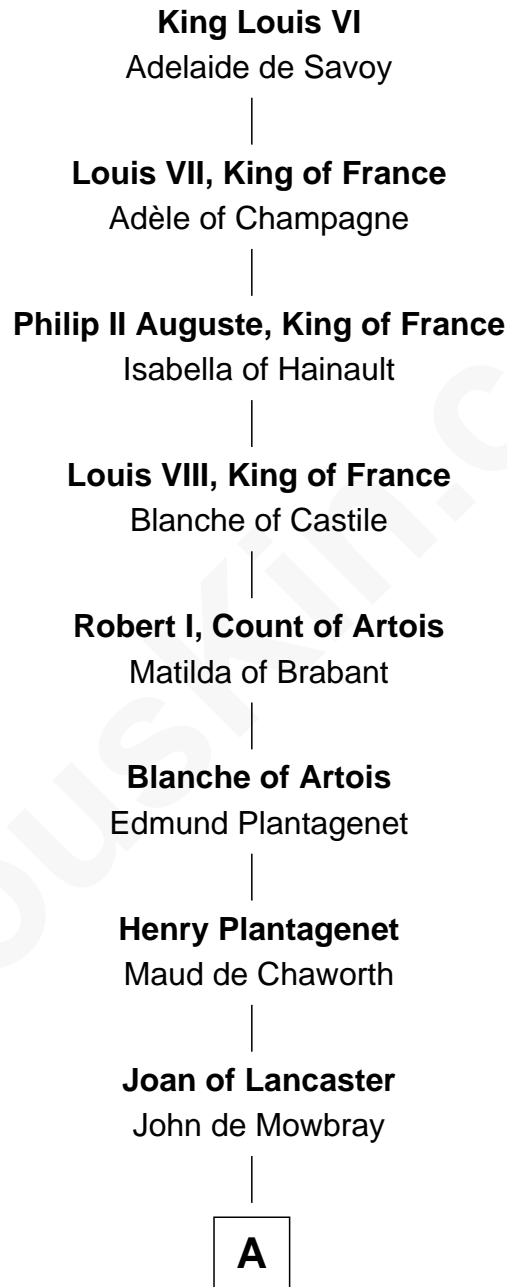

FamousKin.com Relationship Chart of

John Fremont Hill

45th Governor of Maine

24th Great-grandson of

King Louis VI

King of France

A

John de Mowbray
Elizabeth de Segrave

Eleanor de Mowbray
John de Welles

Eudo de Welles
Maud de Greystoke

Sir Lionel de Welles
Joan de Waterton

Margaret de Welles
Sir Thomas Dymoke

Sir Lionel Dymoke
Joanna Griffith

Anne Dymoke
John Goodrick

Lionel Goodrick
Winifred Sappcott