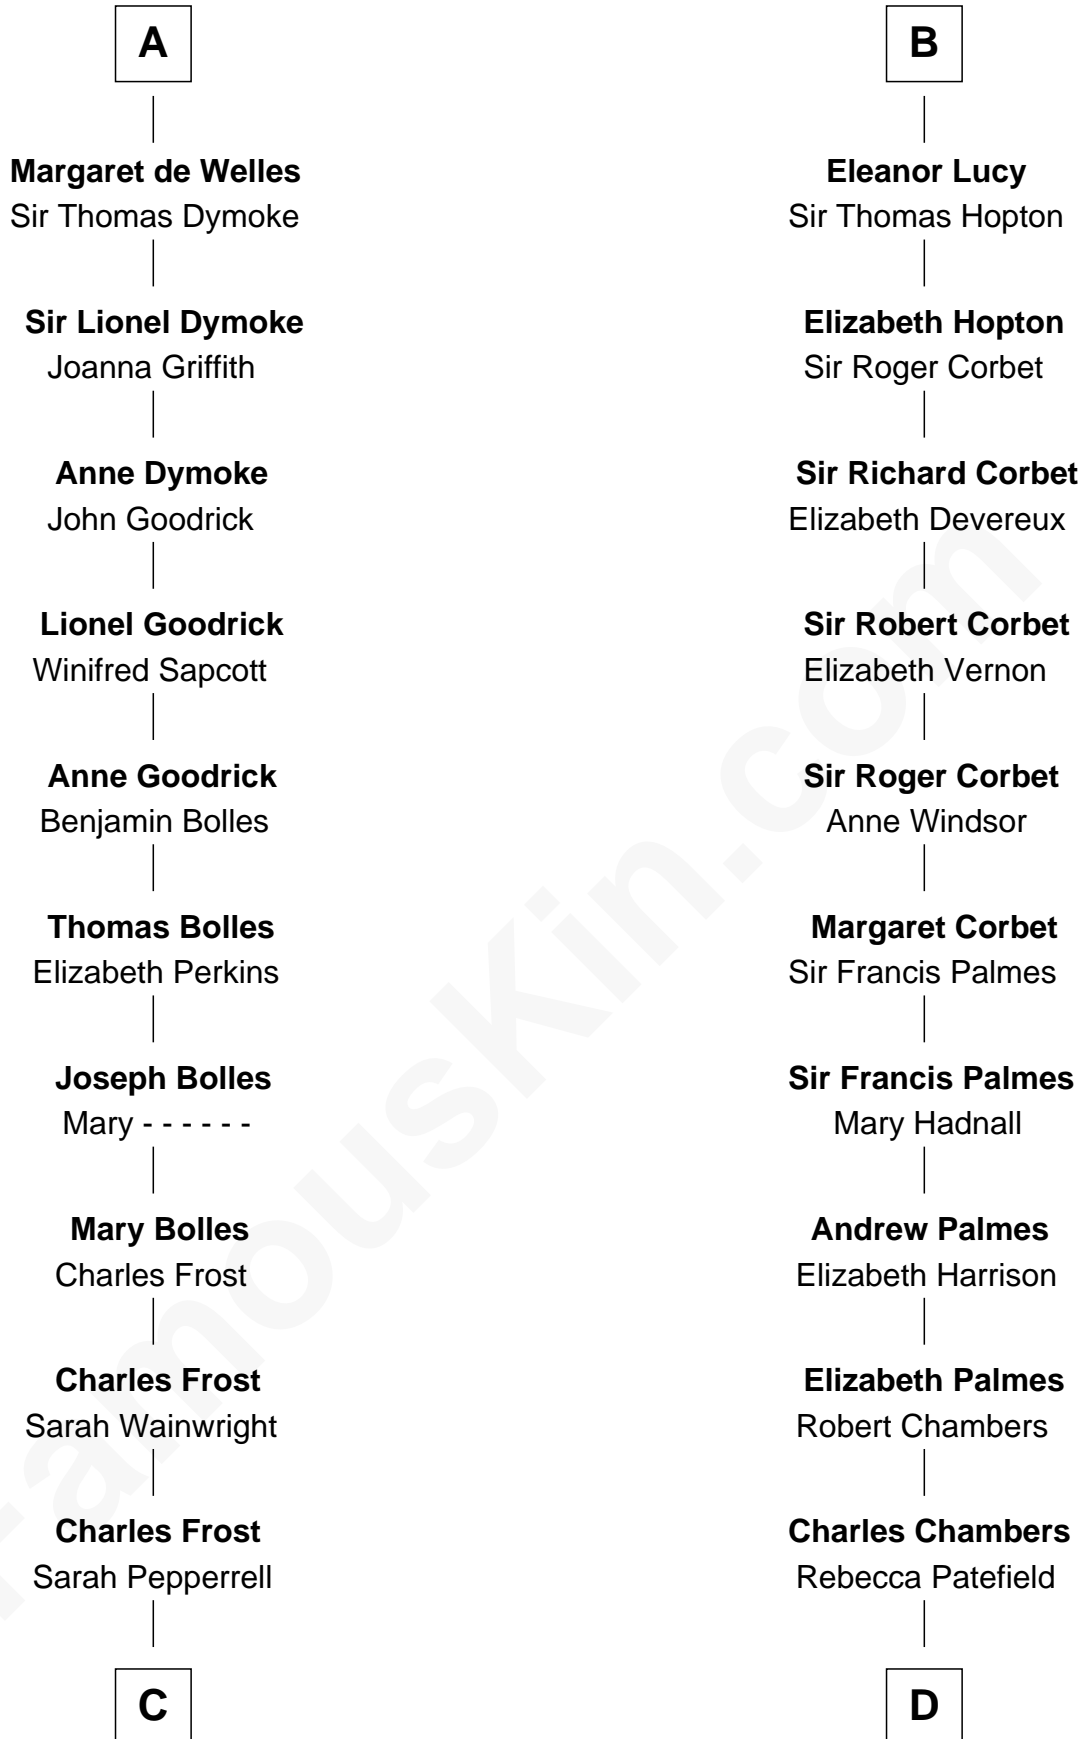

FamousKin.com Relationship Chart of

John Fremont Hill
45th Governor of Maine

21st cousin of

James Russell Lowell
American "Fireside" Poet

Sir William de Cantilupe
Eve de Braiose

C

Sarah Frost
Dennis Fernald

Miriam Fernald
William Leighton

Andrew Pepperrell Leighton
Sarah Catherine Odiorne

Miriam Leighton
William Hill

John Fremont Hill
45th Governor of Maine

D

Rebecca Chambers
Daniel Russell

James Russell
Katharine Graves