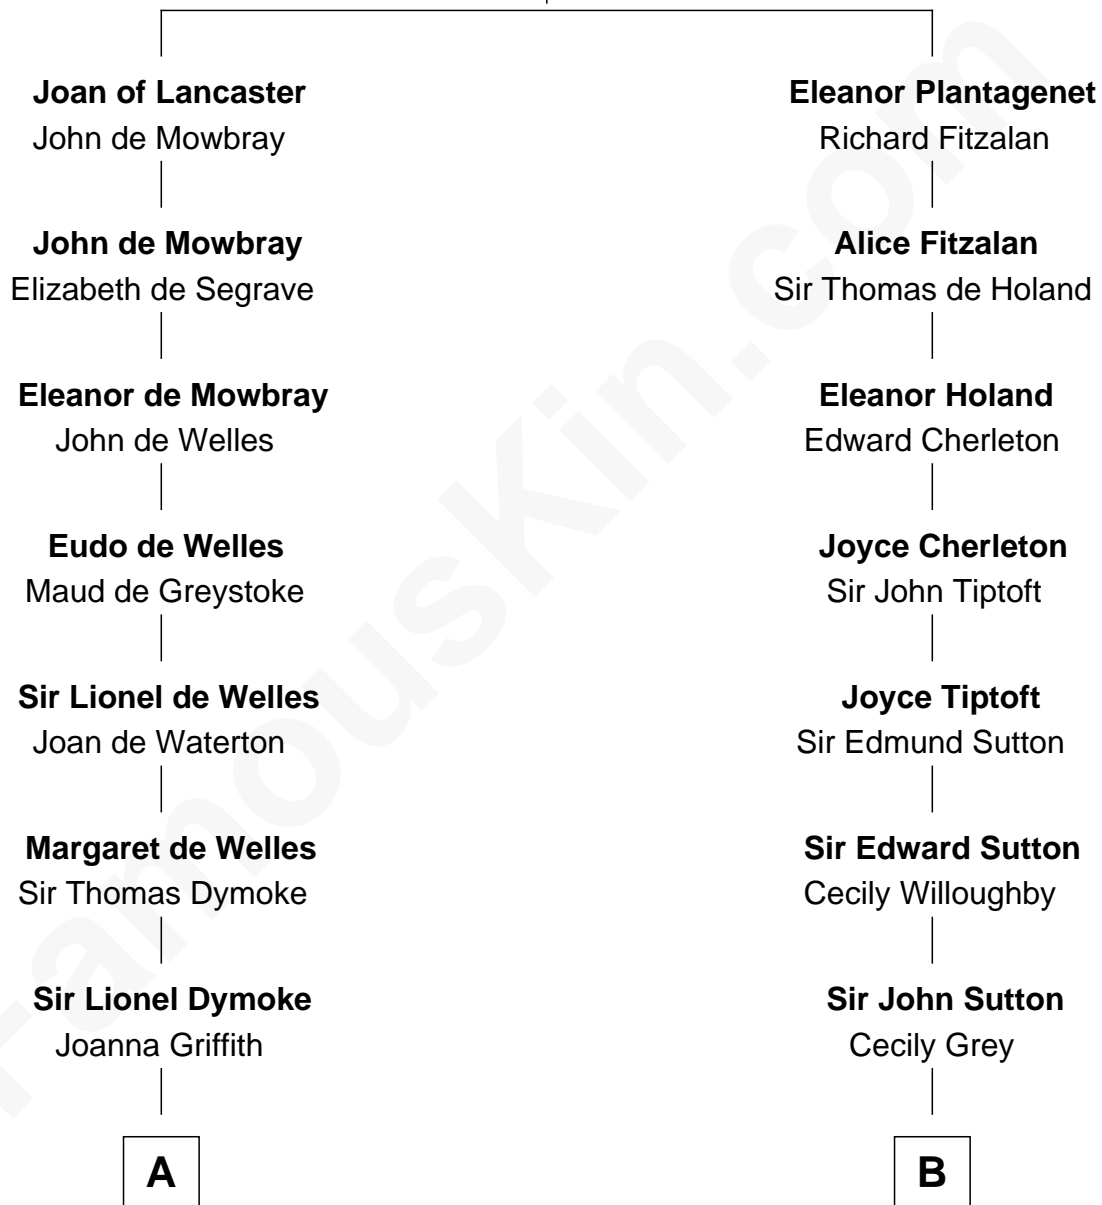

FamousKin.com

Relationship Chart of

John Fremont Hill

45th Governor of Maine

15th cousin 4 times removed of

Jane (Appleton) Pierce

First Lady of President Franklin Pierce

Henry Plantagenet

Maud de Chaworth

C

—
Andrew Pepperrell Leighton

Sarah Catherine Odiorne

—
Miriam Leighton

William Hill

—
John Fremont Hill

45th Governor of Maine