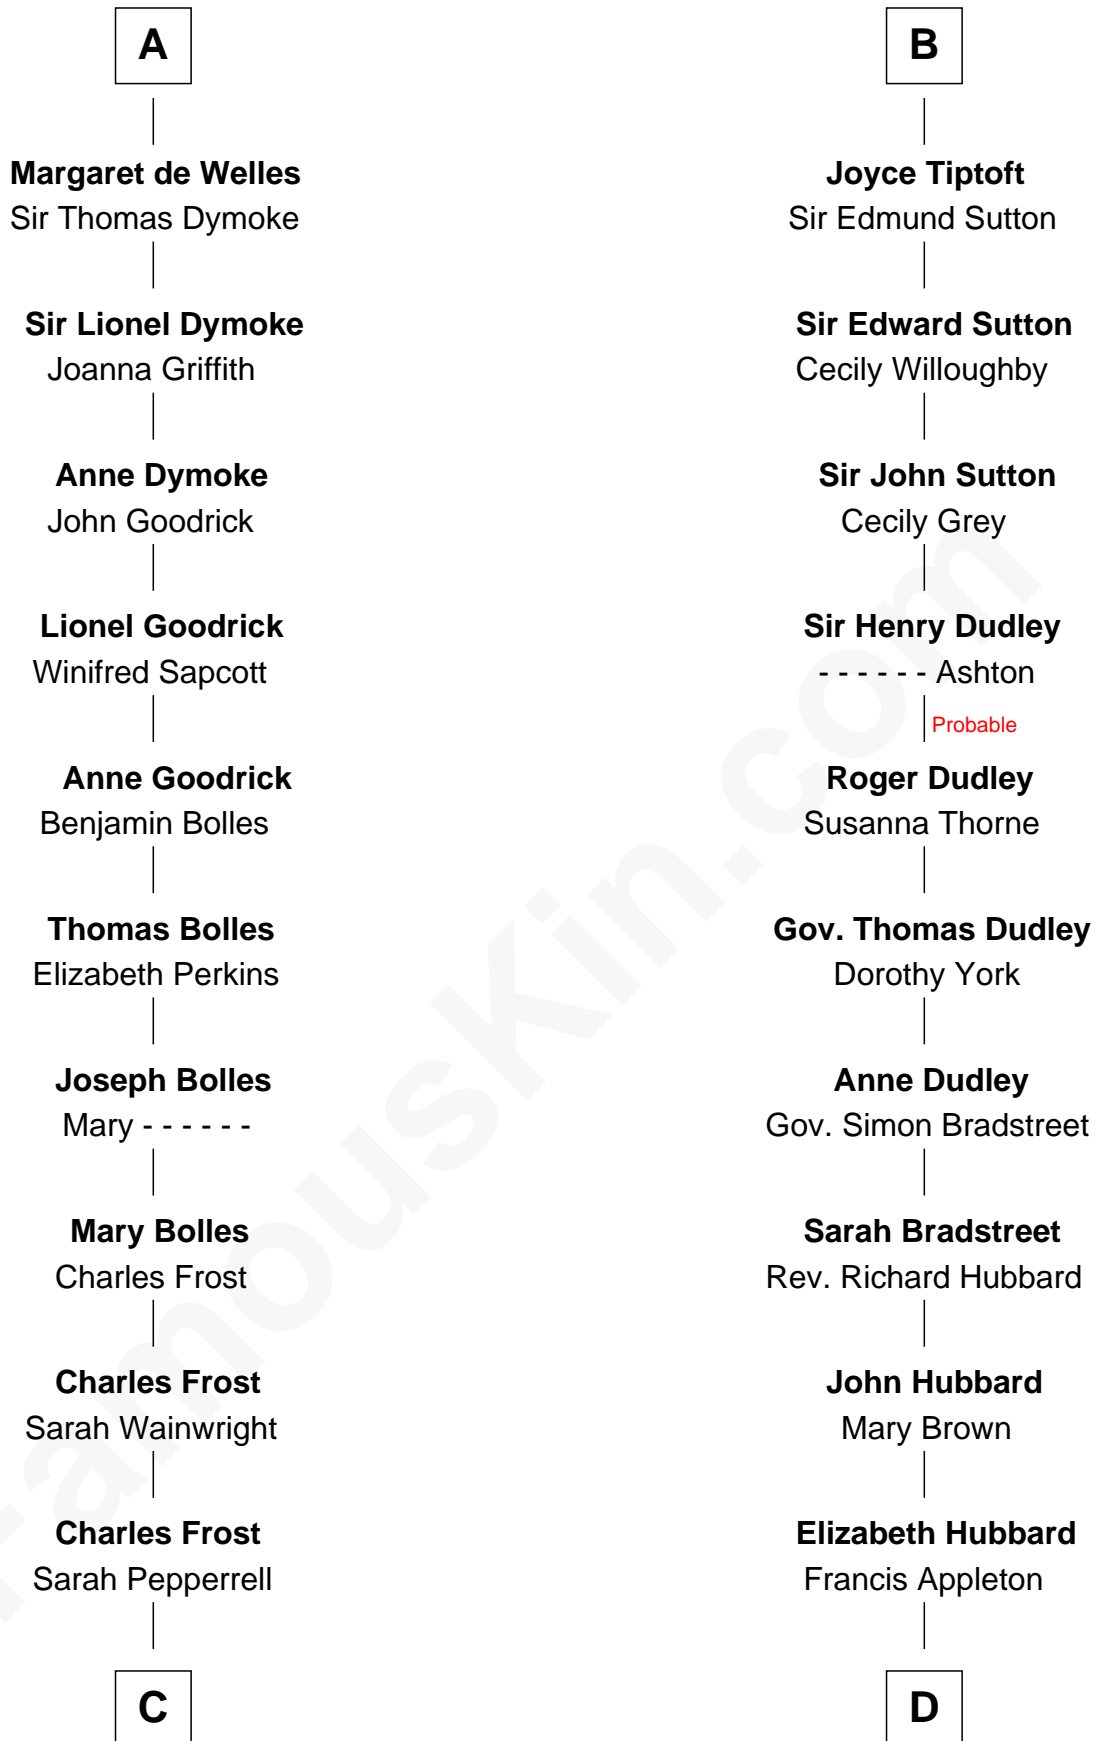

# FamousKin.com Relationship Chart of

**John Fremont Hill**

*45th Governor of Maine*

18th cousin 3 times removed of

**Jane (Appleton) Pierce**

*First Lady of President Franklin Pierce*

**Sir John FitzGeoffrey**

Isabel le Bigod

**C**

**Sarah Frost**  
Dennis Fernald

**Miriam Fernald**  
William Leighton

**Andrew Pepperrell Leighton**  
Sarah Catherine Odiorne

**Miriam Leighton**  
William Hill

**John Fremont Hill**  
*45th Governor of Maine*