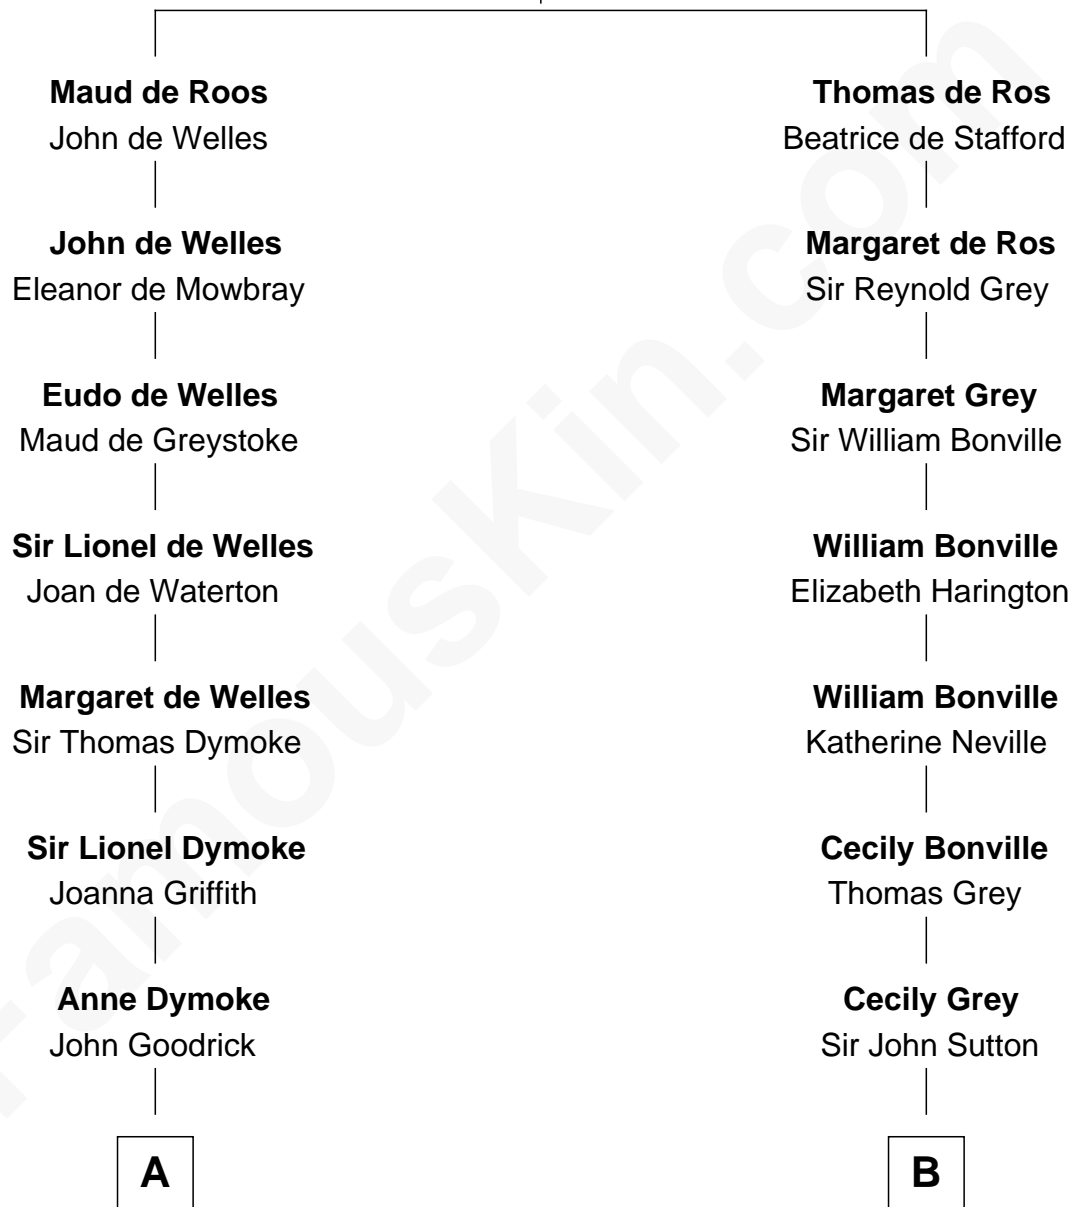

FamousKin.com Relationship Chart of

John Fremont Hill

45th Governor of Maine

15th cousin 3 times removed of

Jane (Appleton) Pierce

First Lady of President Franklin Pierce

Sir William de Ros
Margery de Badlesmere

C

—
Miriam Leighton

William Hill

—
John Fremont Hill

45th Governor of Maine

FamousKin.com