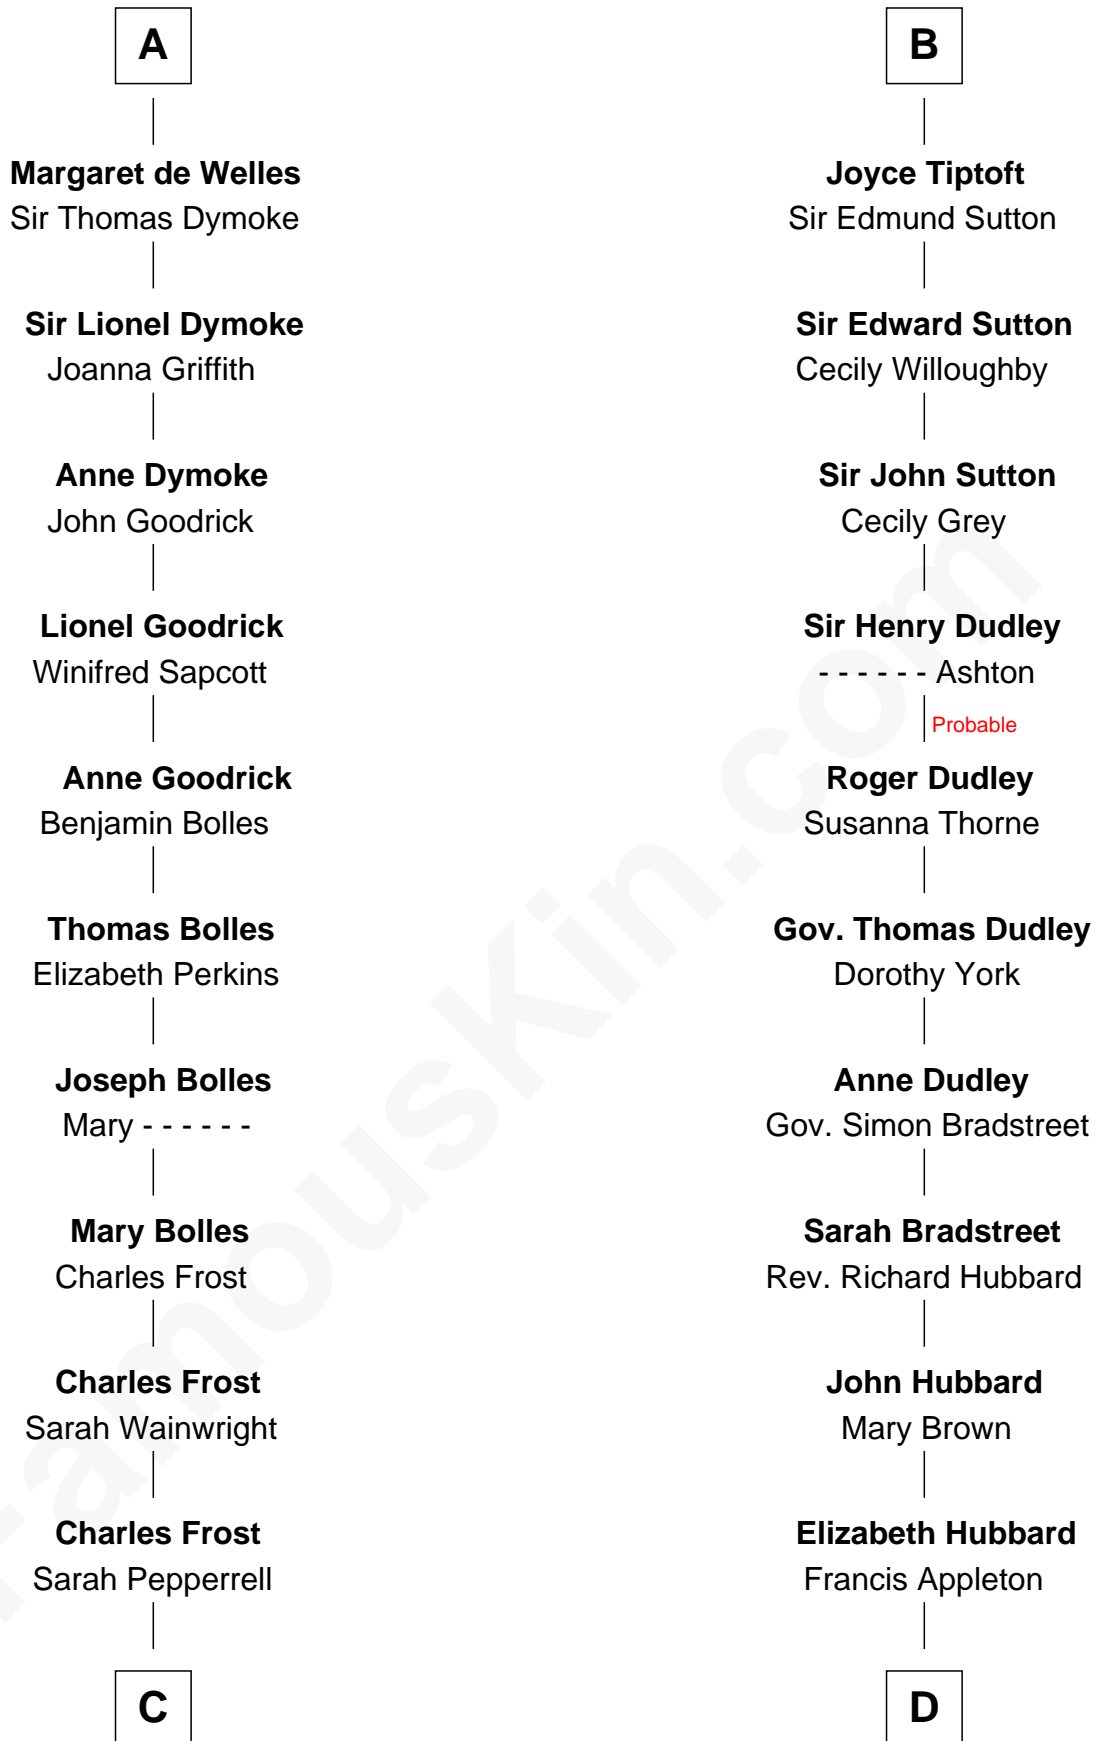

FamousKin.com Relationship Chart of

John Fremont Hill

45th Governor of Maine

18th cousin 3 times removed of

Jane (Appleton) Pierce

First Lady of President Franklin Pierce

C

Sarah Frost
Dennis Fernald

Miriam Fernald
William Leighton

Andrew Pepperrell Leighton
Sarah Catherine Odiorne

Miriam Leighton
William Hill

John Fremont Hill
45th Governor of Maine

D

Rev. Jesse Appleton
Elizabeth Means

Jane (Appleton) Pierce
First Lady of Franklin Pierce