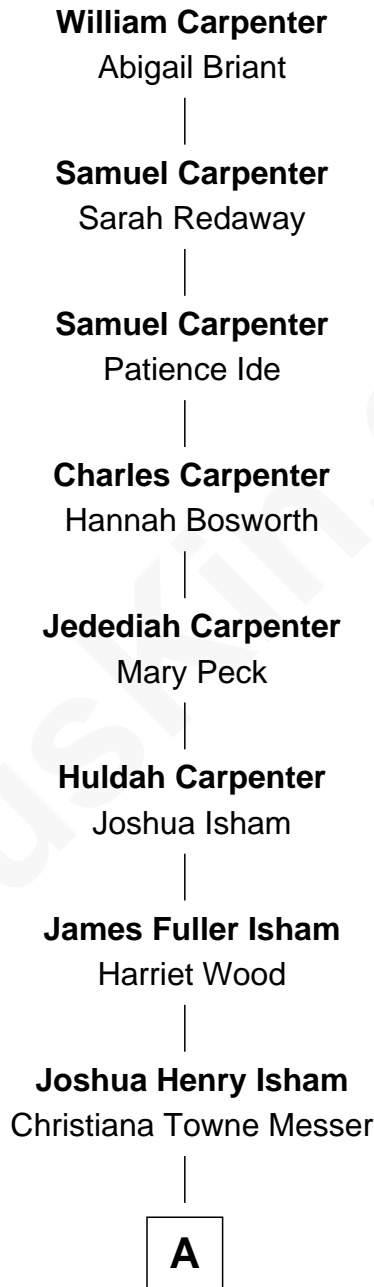

FamousKin.com

Relationship Chart of

William Carpenter

(c1605 - 1658/9) Bevis passenger 1638

9th Great-grandfather of

Mark Isham

Musician, Film Composer

A

—
James Henry Isham

Julia Elizabeth Rouse

—
Howard Fuller Isham

Laura Wilkinson Ware

—
Howard Fuller Isham

Patricia Jane Hammond

—
Mark Isham

Musician, Film Composer