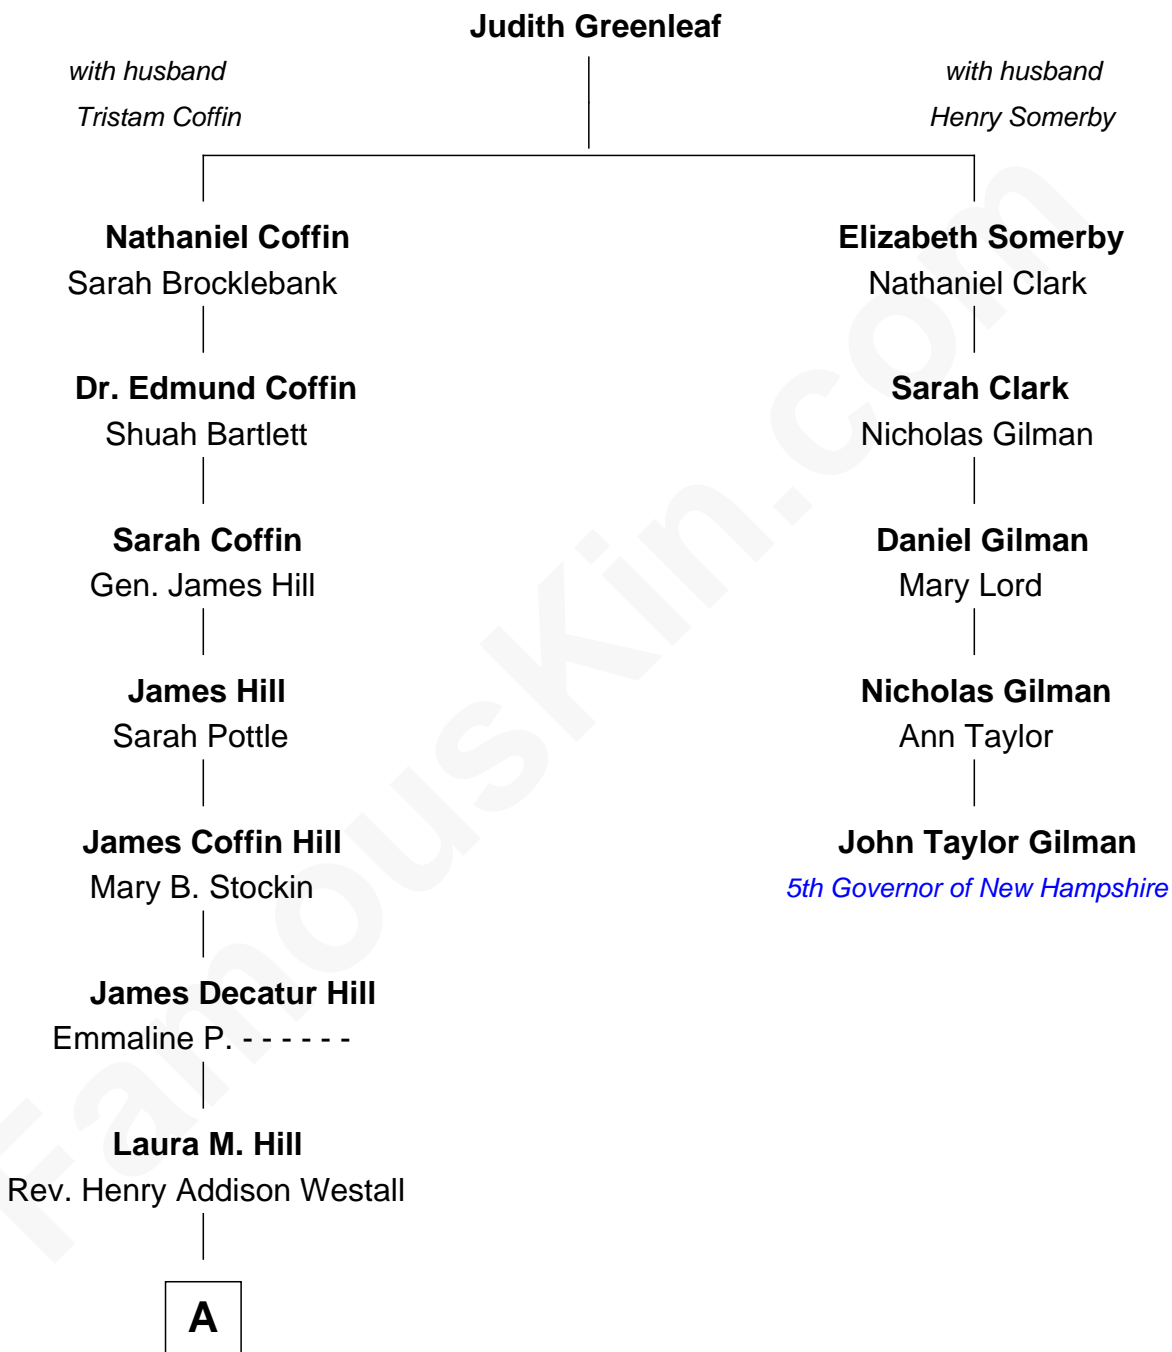

FamousKin.com Relationship Chart of

Brooke Adams

TV and Movie Actress

4th cousin 5 times removed of

John Taylor Gilman

5th Governor of New Hampshire

A

—
Elaine Westall
Harold Howard Gould

—
Rosalind Gould
Robert Kaufmann Adams

—
Brooke Adams
TV and Movie Actress

FamousKin.com