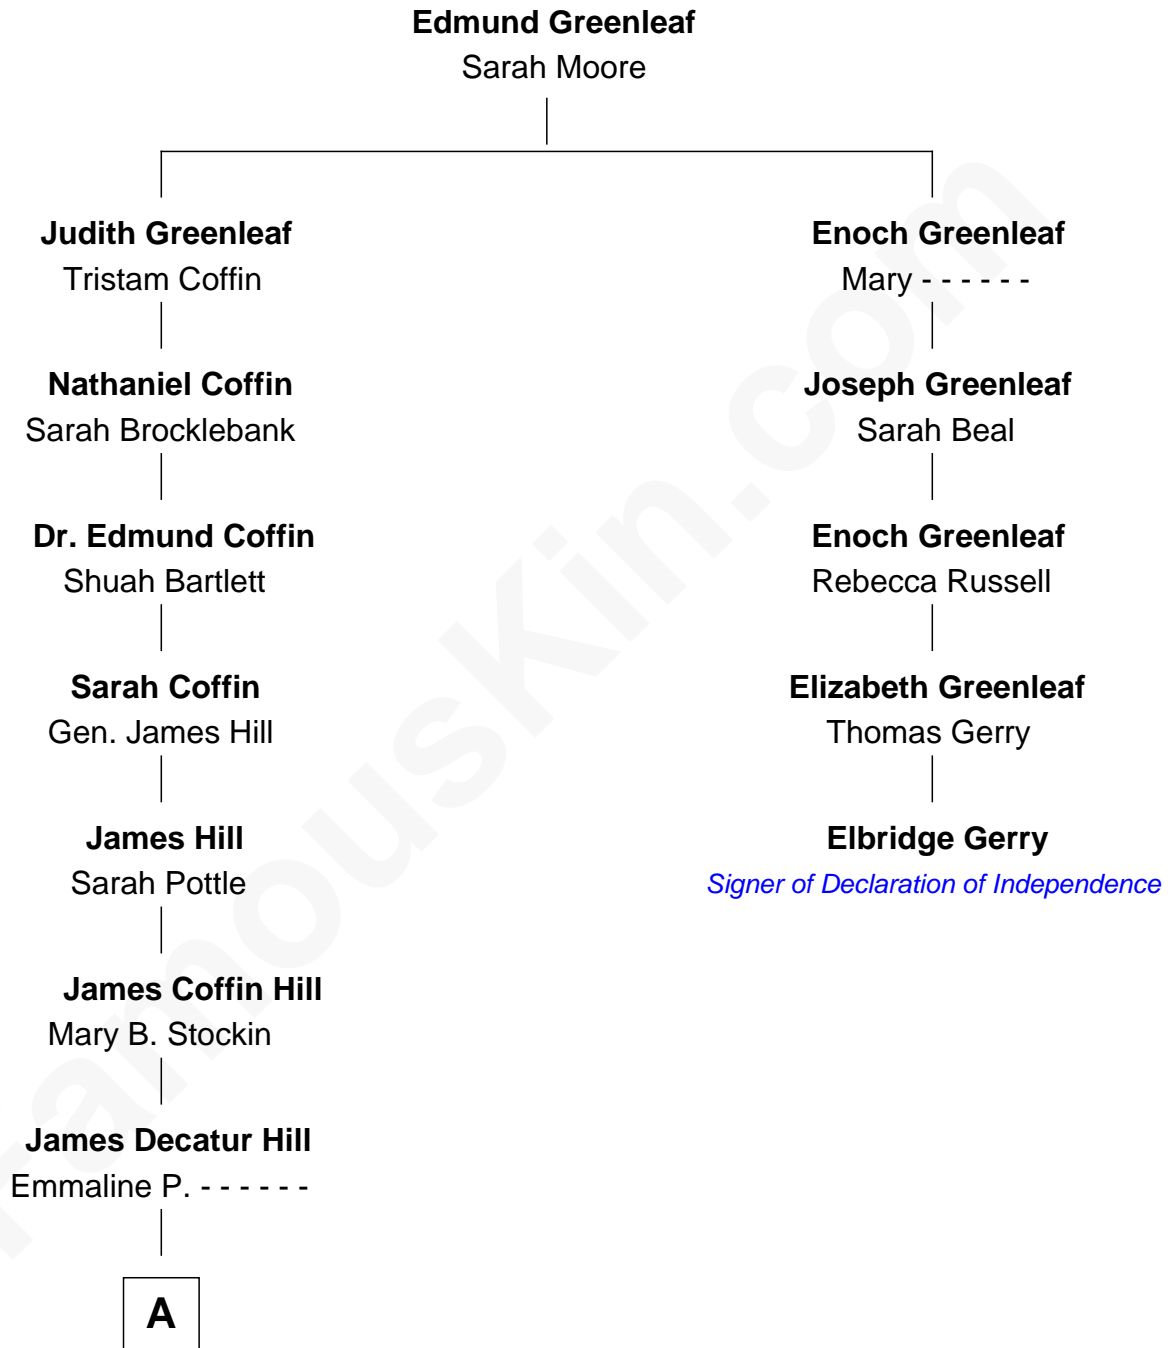

FamousKin.com Relationship Chart of

Brooke Adams

TV and Movie Actress

4th cousin 6 times removed of

Elbridge Gerry

Signer of the Declaration of Independence

A

—
Laura M. Hill

Rev. Henry Addison Westall

—
Elaine Westall

Harold Howard Gould

—
Rosalind Gould

Robert Kaufmann Adams

—
Brooke Adams

TV and Movie Actress

FamousKin.com