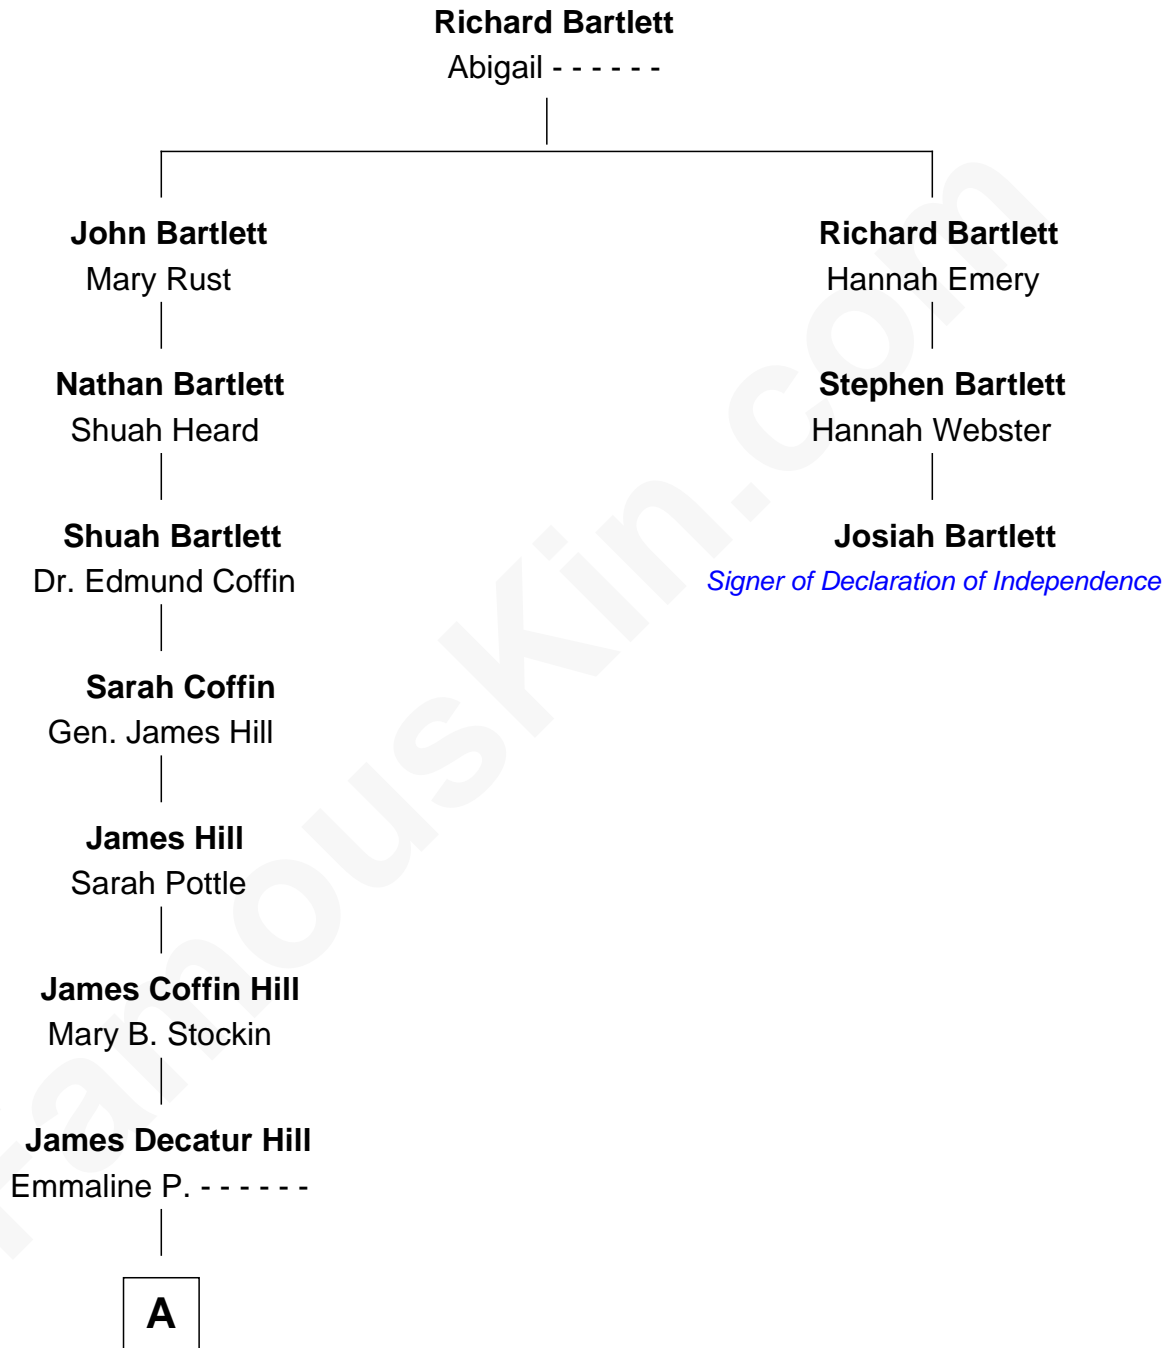

FamousKin.com

Relationship Chart of

Brooke Adams

TV and Movie Actress

2nd cousin 8 times removed of

Josiah Bartlett

Signer of the Declaration of Independence

A

—
Laura M. Hill
Rev. Henry Addison Westall

—
Elaine Westall
Harold Howard Gould

—
Rosalind Gould
Robert Kaufmann Adams

—
Brooke Adams
TV and Movie Actress

FamousKin.com