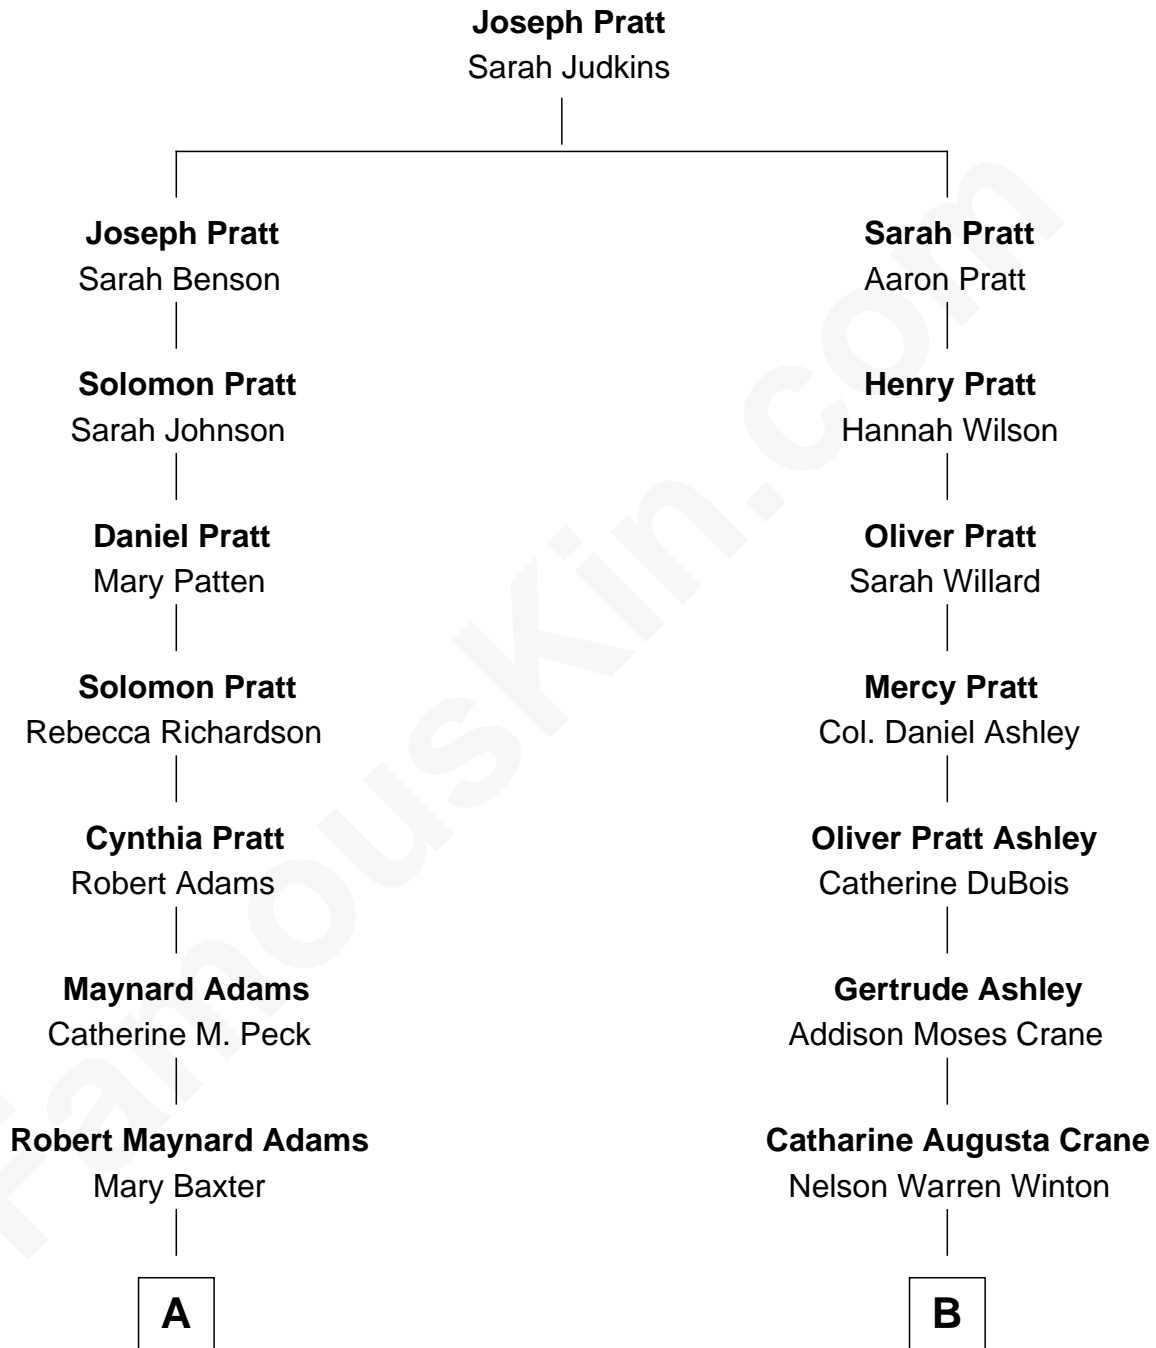

FamousKin.com Relationship Chart of

Brooke Adams

TV and Movie Actress

9th cousin 2 times removed of

Gavin Newsom

40th Governor of California

A

Robert Lynn Adams
Josephine Kaufman

Robert Kaufmann Adams
Rosalind Gould

Brooke Adams
TV and Movie Actress

B

Grace Gertrude Winton
Hubert Waithman de Lindeth Waithman

Maude Victoria Waithman
Kenneth Menzies

Arthur Liddell Menzies
Jean Thorburn Addis

Tessa Thomas Menzies
William Alfred Newsom

Gavin Newsom
40th Governor of California