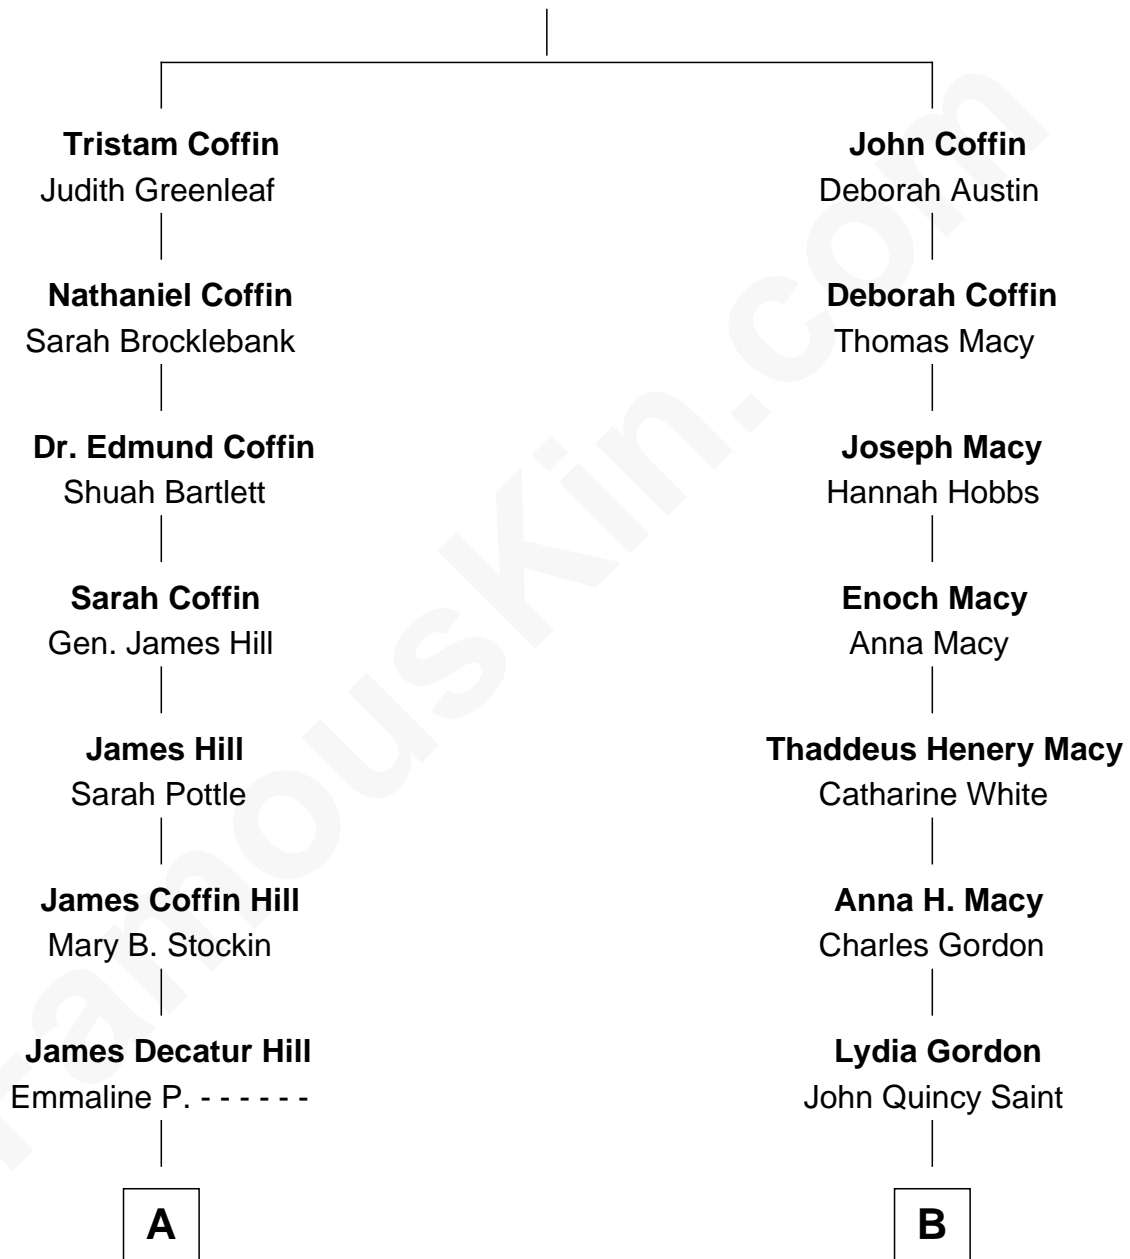

# FamousKin.com Relationship Chart of

**Brooke Adams**

*TV and Movie Actress*

8th cousin 2 times removed of

**Eva Marie Saint**

*TV and Movie Actress*

**Tristram Coffin**

Dionis Stevens

FamousKin.com