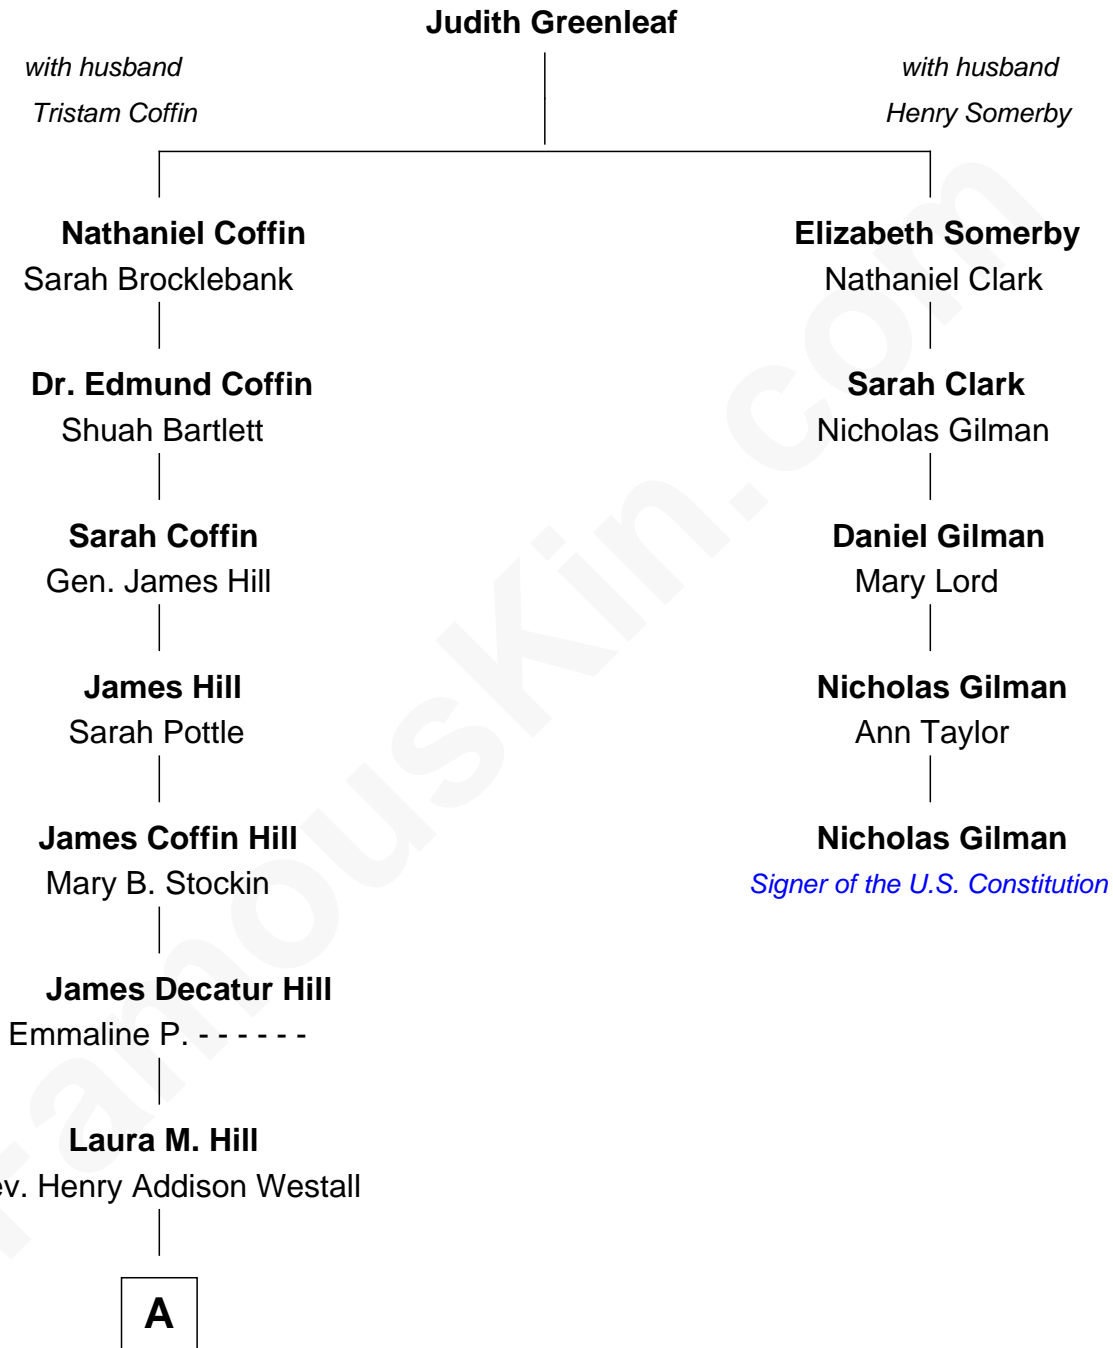

# FamousKin.com Relationship Chart of

**Brooke Adams**

*TV and Movie Actress*

4th cousin 5 times removed of

**Nicholas Gilman**

*Signer of the U.S. Constitution*

**A**

—  
**Elaine Westall**  
Harold Howard Gould

—  
**Rosalind Gould**  
Robert Kaufmann Adams

—  
**Brooke Adams**  
*TV and Movie Actress*

FamousKin.com