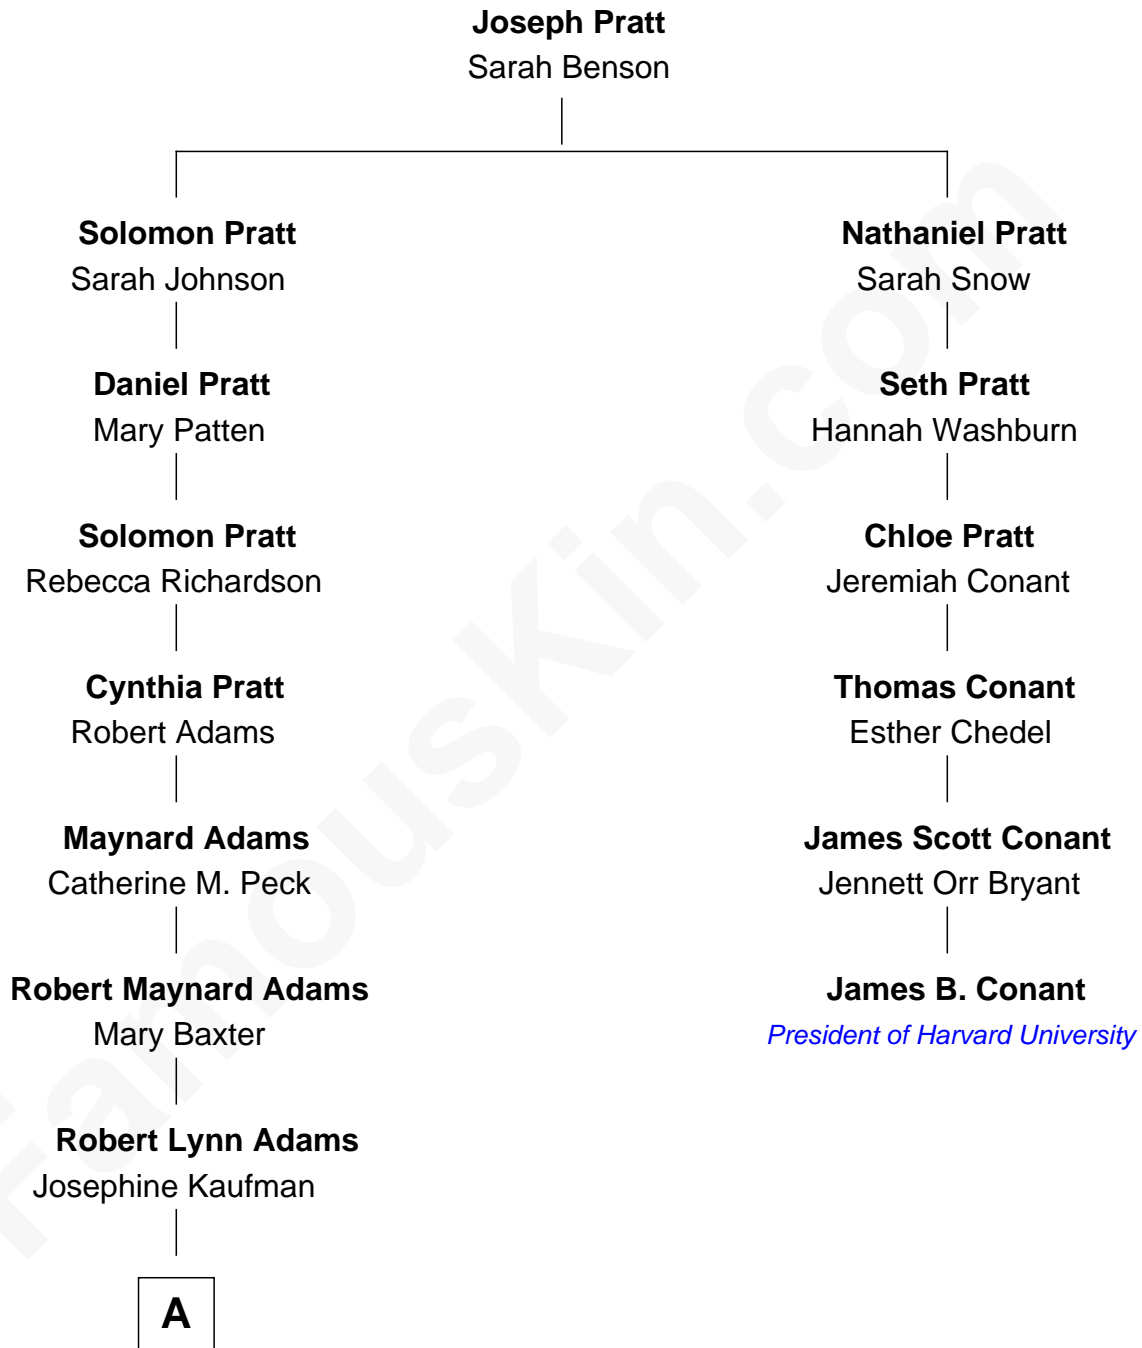

FamousKin.com Relationship Chart of

Brooke Adams

TV and Movie Actress

5th cousin 3 times removed of

James B. Conant

President of Harvard University

A

Robert Kaufmann Adams

Rosalind Gould

Brooke Adams

TV and Movie Actress

FamousKin.com