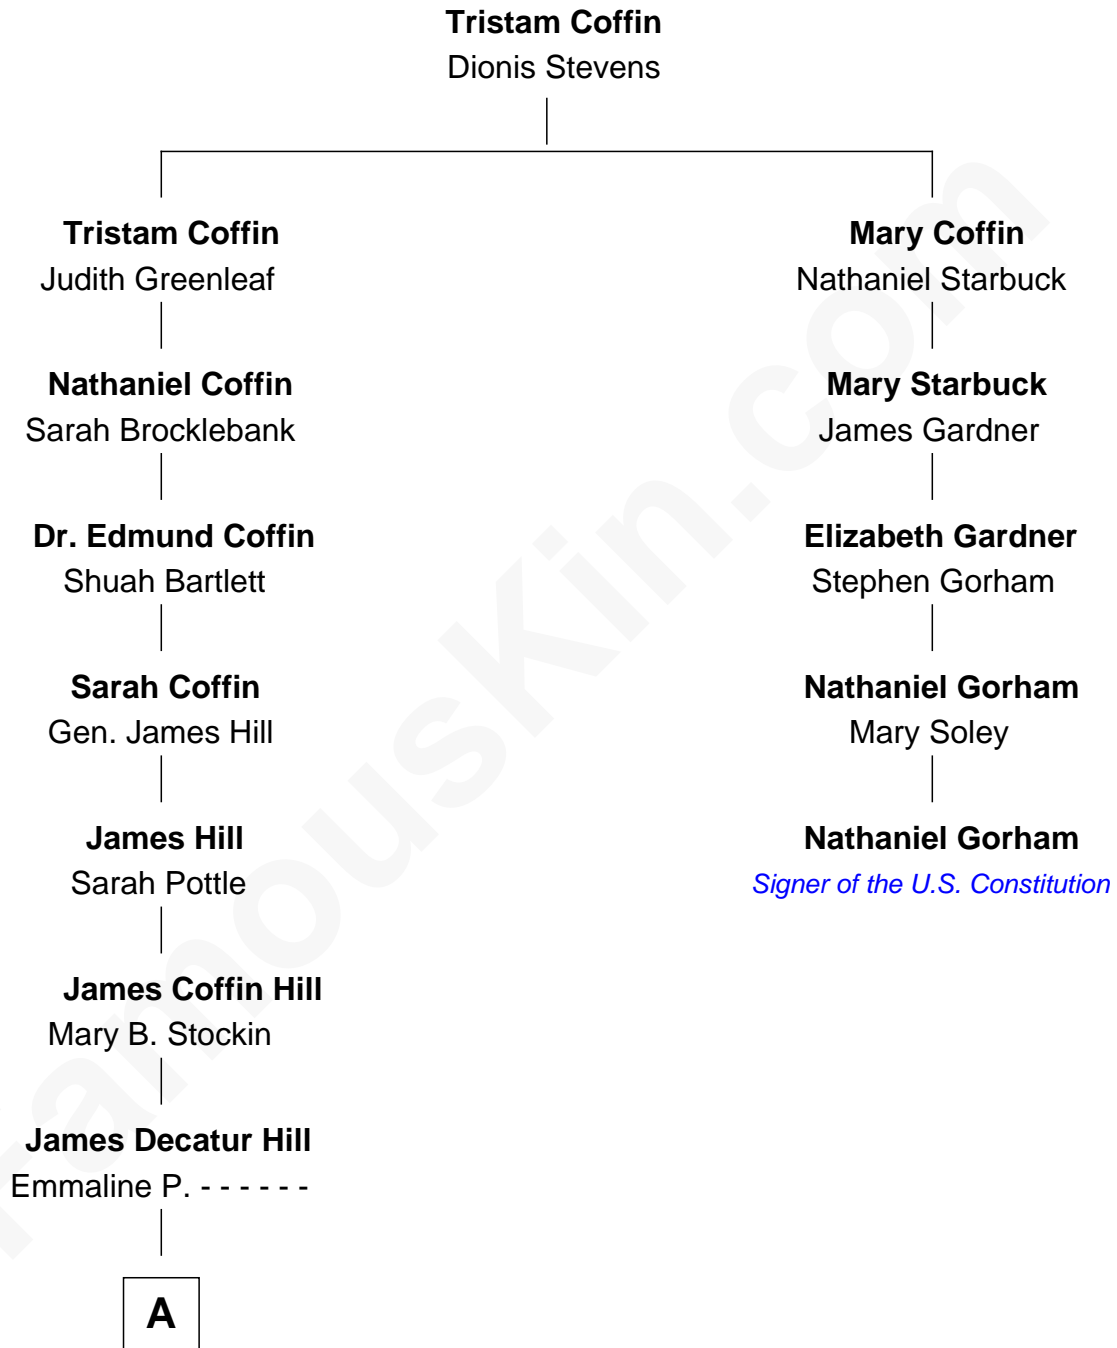

FamousKin.com Relationship Chart of

Brooke Adams

TV and Movie Actress

4th cousin 6 times removed of

Nathaniel Gorham

Signer of the U.S. Constitution

A

—
Laura M. Hill
Rev. Henry Addison Westall

—
Elaine Westall
Harold Howard Gould

—
Rosalind Gould
Robert Kaufmann Adams

—
Brooke Adams
TV and Movie Actress