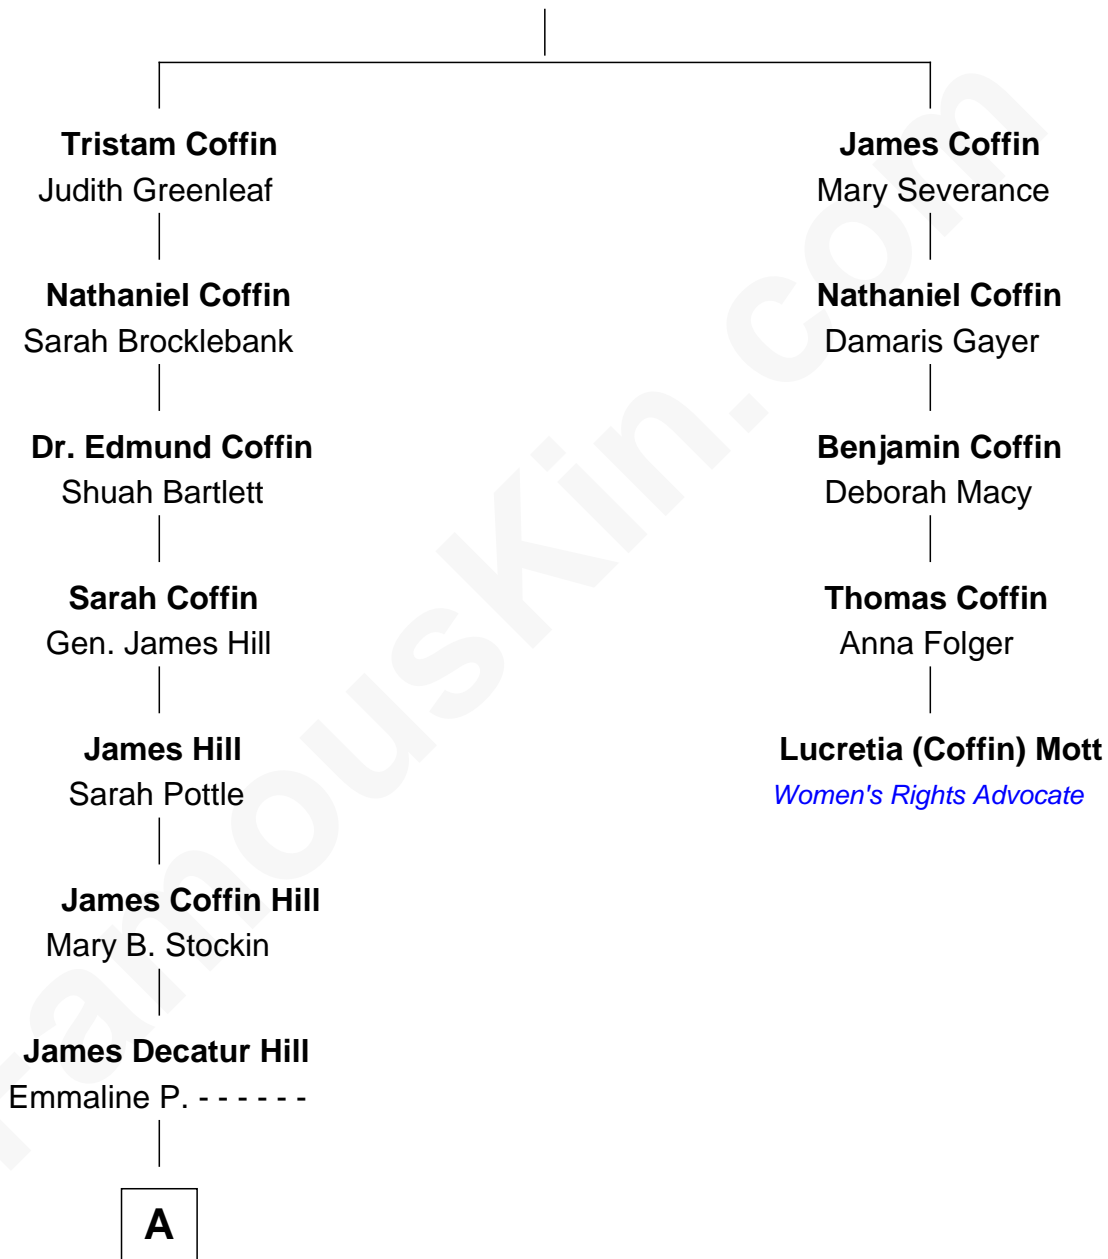

FamousKin.com Relationship Chart of

Brooke Adams

TV and Movie Actress

4th cousin 6 times removed of

Lucretia (Coffin) Mott

Abolitionist and Women's Rights Advocate

Tristram Coffin

Dionis Stevens

A

—
Laura M. Hill

Rev. Henry Addison Westall

—
Elaine Westall

Harold Howard Gould

—
Rosalind Gould

Robert Kaufmann Adams

—
Brooke Adams