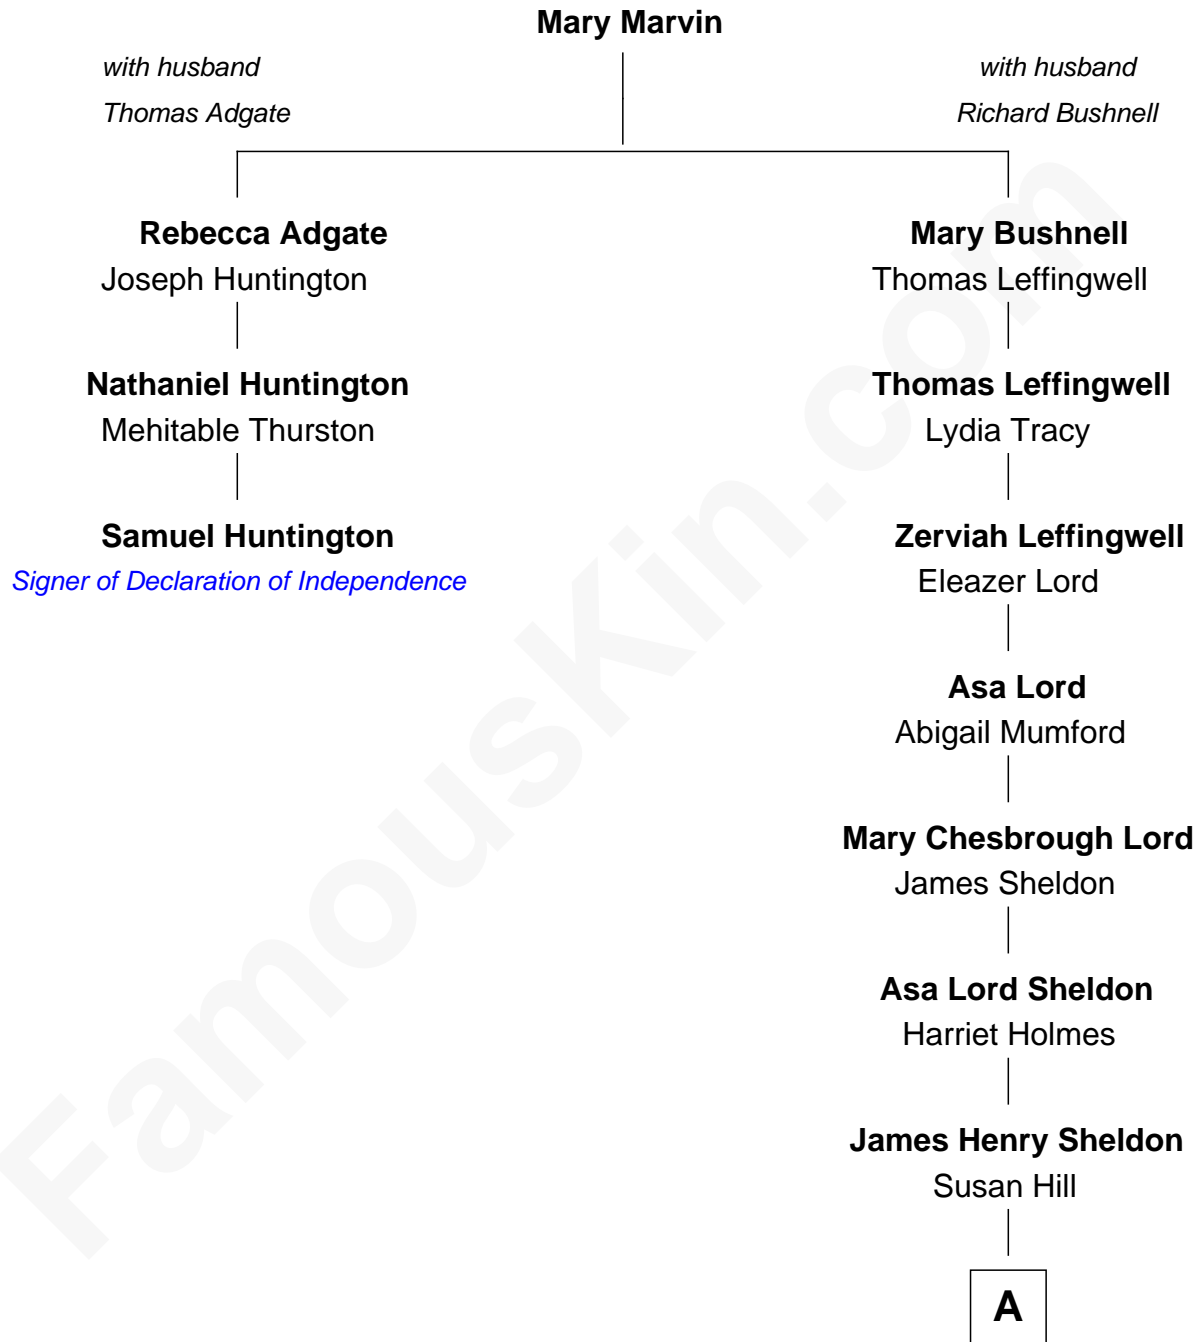

FamousKin.com

Relationship Chart of Samuel Huntington

Signer of the Declaration of Independence

2nd cousin 7 times removed of

Mamie (Doud) Eisenhower

First Lady of President Dwight Eisenhower

A

—
Mary Cornelia Sheldon

Royal Houghton Doud

—
John Sheldon Doud

Elivera Mathilda Carlson

—
Mamie (Doud) Eisenhower

First Lady of Dwight Eisenhower

FamousKin.com