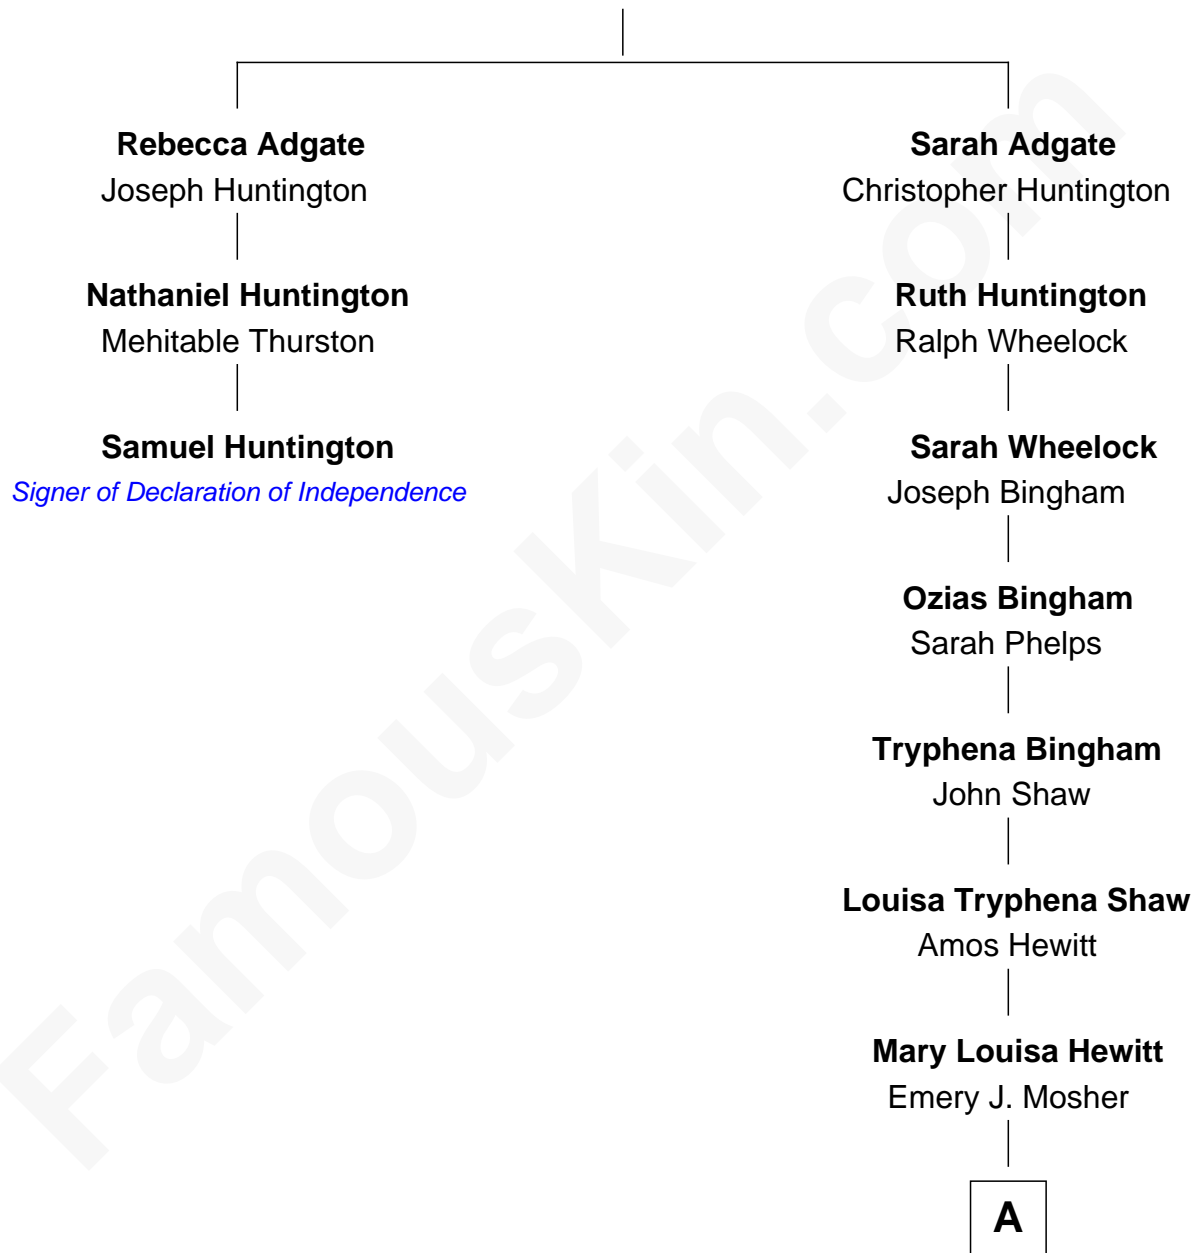

FamousKin.com

Relationship Chart of Samuel Huntington

Signer of the Declaration of Independence

2nd cousin 9 times removed of

Rainn Wilson

TV and Movie Actor

Thomas Adgate

Mary Marvin

A

Charles E. Mosher
Susanna Jane Garrison

Edna Lora Mosher
Theodore Orick Whitman

Rollie Harrison Whitman
Catherine Josephine Williams

Patricia May Whitman
Robert George Wilson

Rainn Wilson
TV and Movie Actor

FamousKin.com