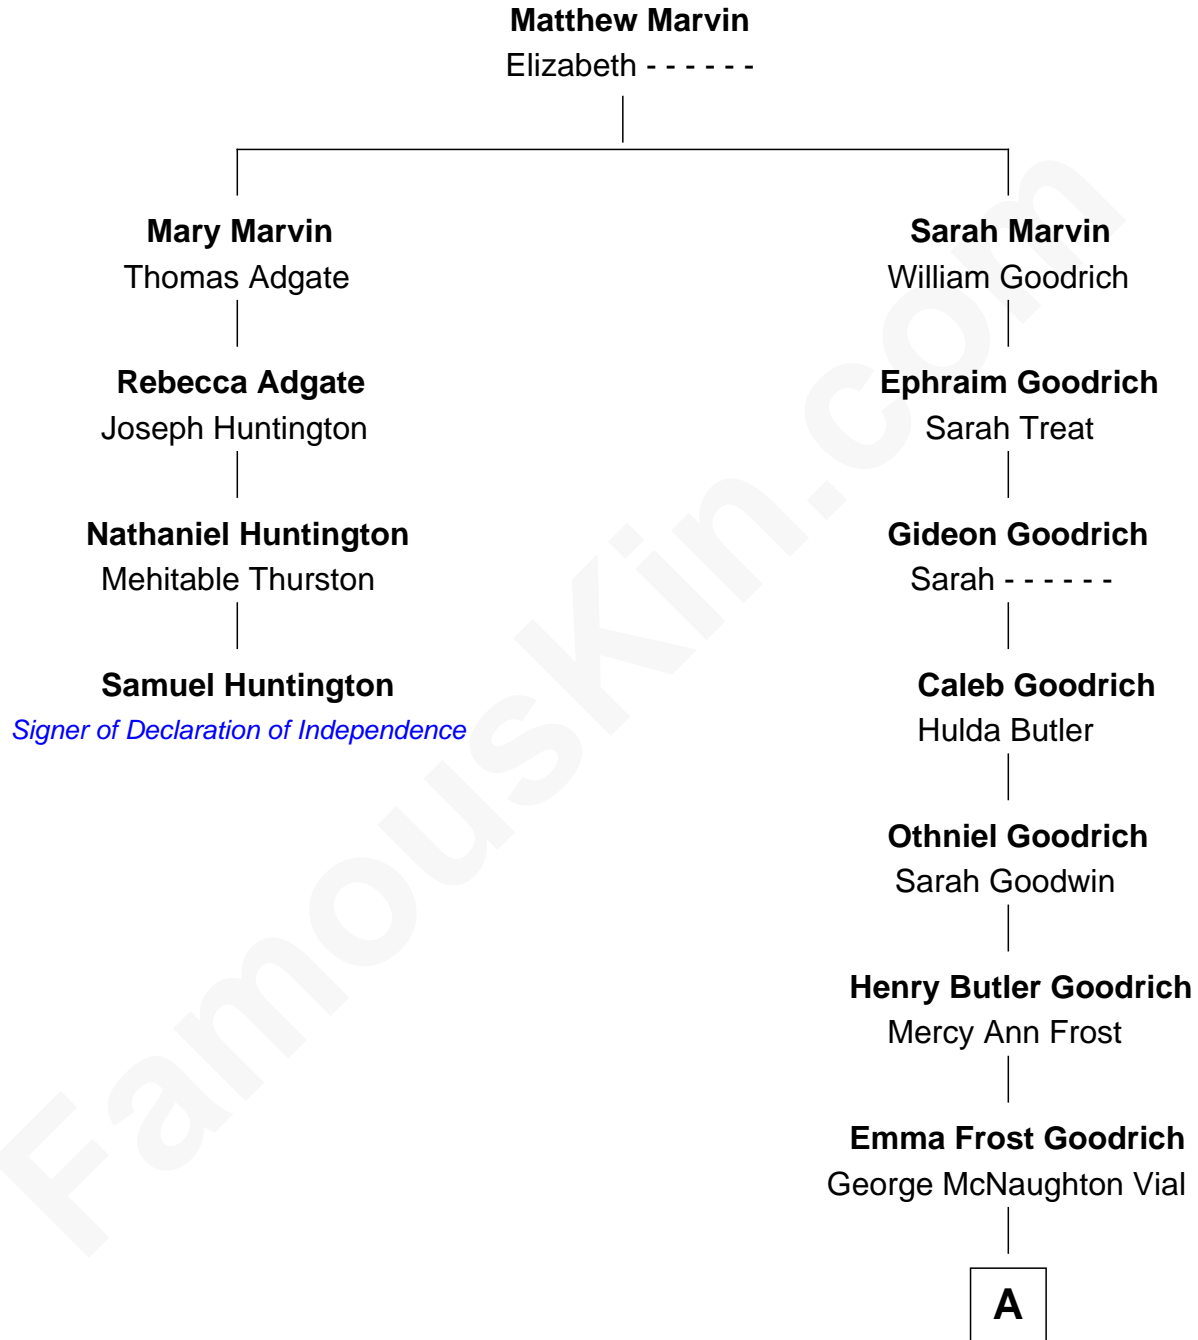

FamousKin.com

Relationship Chart of

Samuel Huntington

Signer of the Declaration of Independence

3rd cousin 7 times removed of

Kate Upton

Sports Illustrated Swimsuit Cover Model

A

—
Charles Henry Vial
Margaret Hastings Tyler

—
Elizabeth Brooks Vial
Stephen Edward Upton

—
Jefferson Matthew Upton
Shelley Fawn Davis

—
Kate Upton
Model and Actress