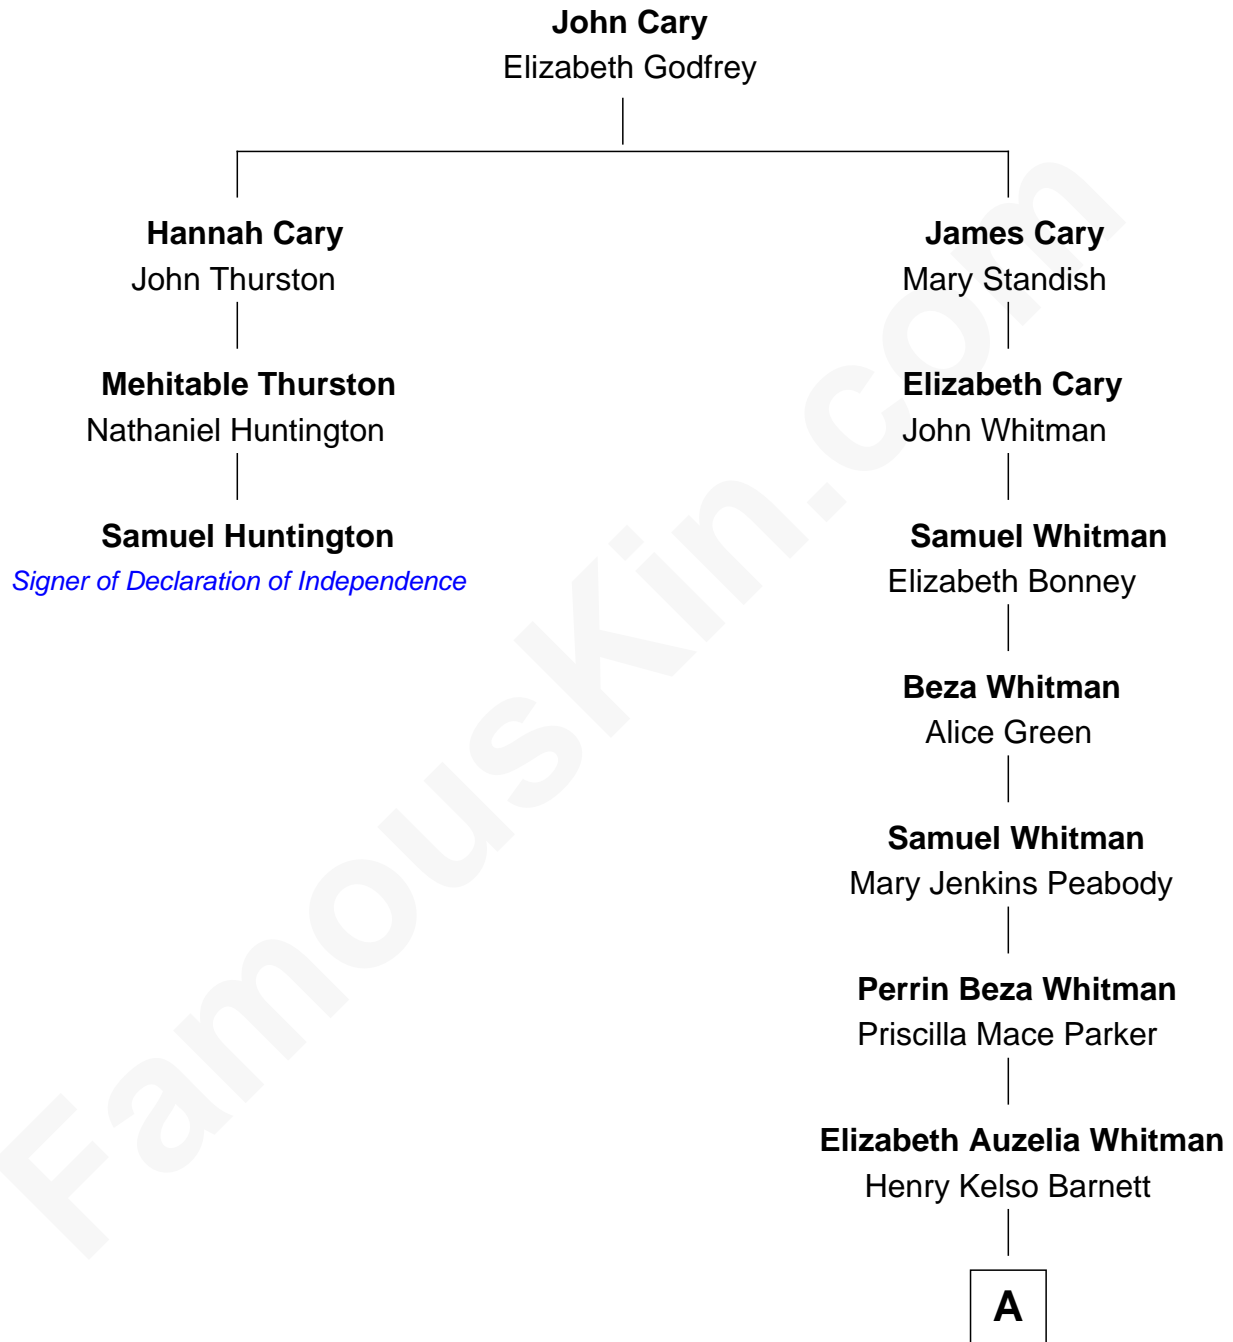

## Relationship Chart of

### Samuel Huntington

*Signer of the Declaration of Independence*

2nd cousin 7 times removed of

**Grace Slick**

*Singer, Songwriter - Jefferson Airplane*

**A**

—  
**Marcus Whitman Barnett**

Mary Sue Neill

—  
**Virginia Barnett**

Ivan Wilford Wing

—  
**Grace Slick**

*Singer, Songwriter - Jefferson Airplane*

FamousKin.com