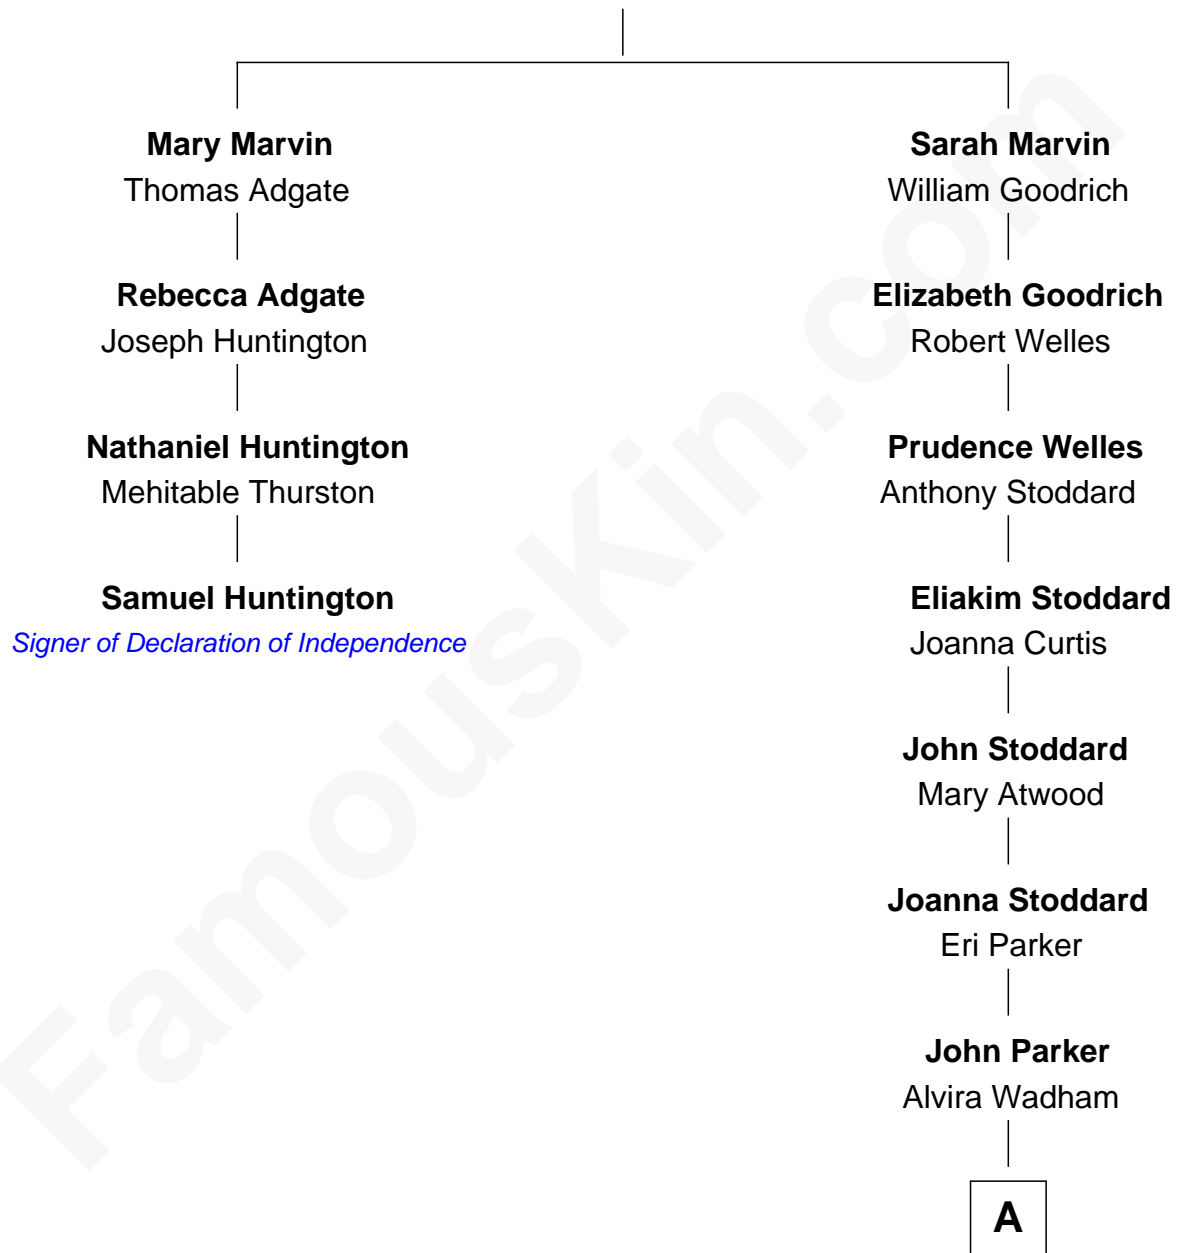

FamousKin.com

Relationship Chart of

Samuel Huntington

Signer of the Declaration of Independence

3rd cousin 8 times removed of

Ed Helms

TV and Movie Actor

Matthew Marvin

Elizabeth - - - - -

A

Bishop Linus Parker
Ellen Katherine Burruss

Fitzgerald Sale Parker
Lucy Irvine Paxton

Fitzgerald Sale Parker
Frances Helen Jackson

Pamela Ann Parker
John A. Helms

Ed Helms
TV and Movie Actor

FamousKin.com