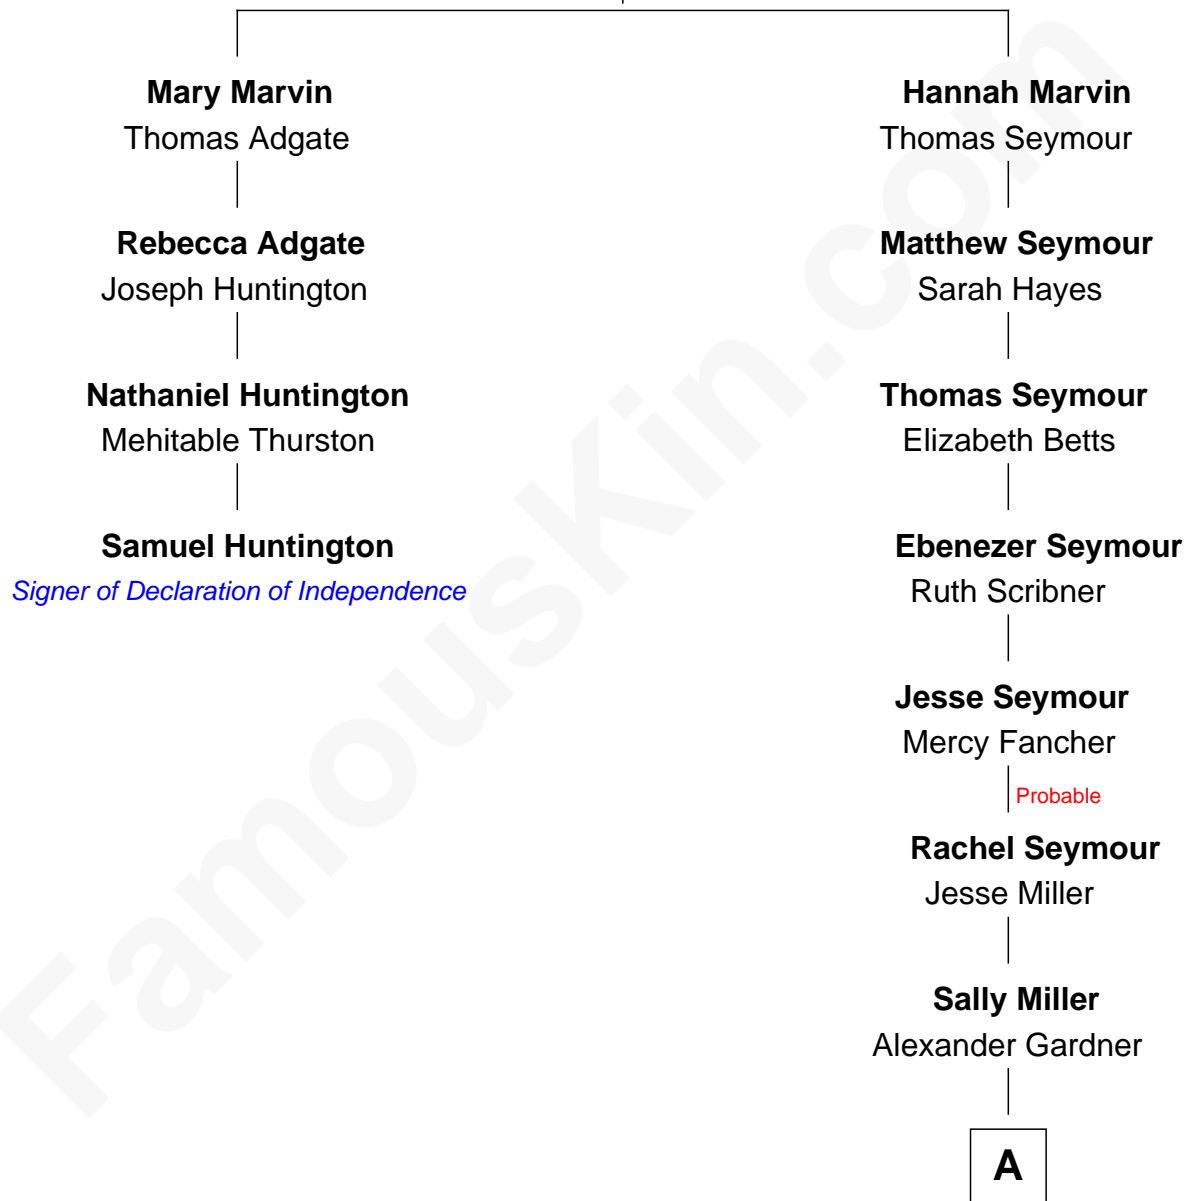

FamousKin.com

Relationship Chart of

Samuel Huntington

Signer of the Declaration of Independence

3rd cousin 6 times removed of

Gerald Ford

38th U.S. President

Matthew Marvin

Elizabeth - - - - -

A

—
Levi Addison Gardner

Adele Augusta Ayer

—
Dorothy Ayer Gardner

Leslie Lynch King

—
Gerald Ford

38th U.S. President