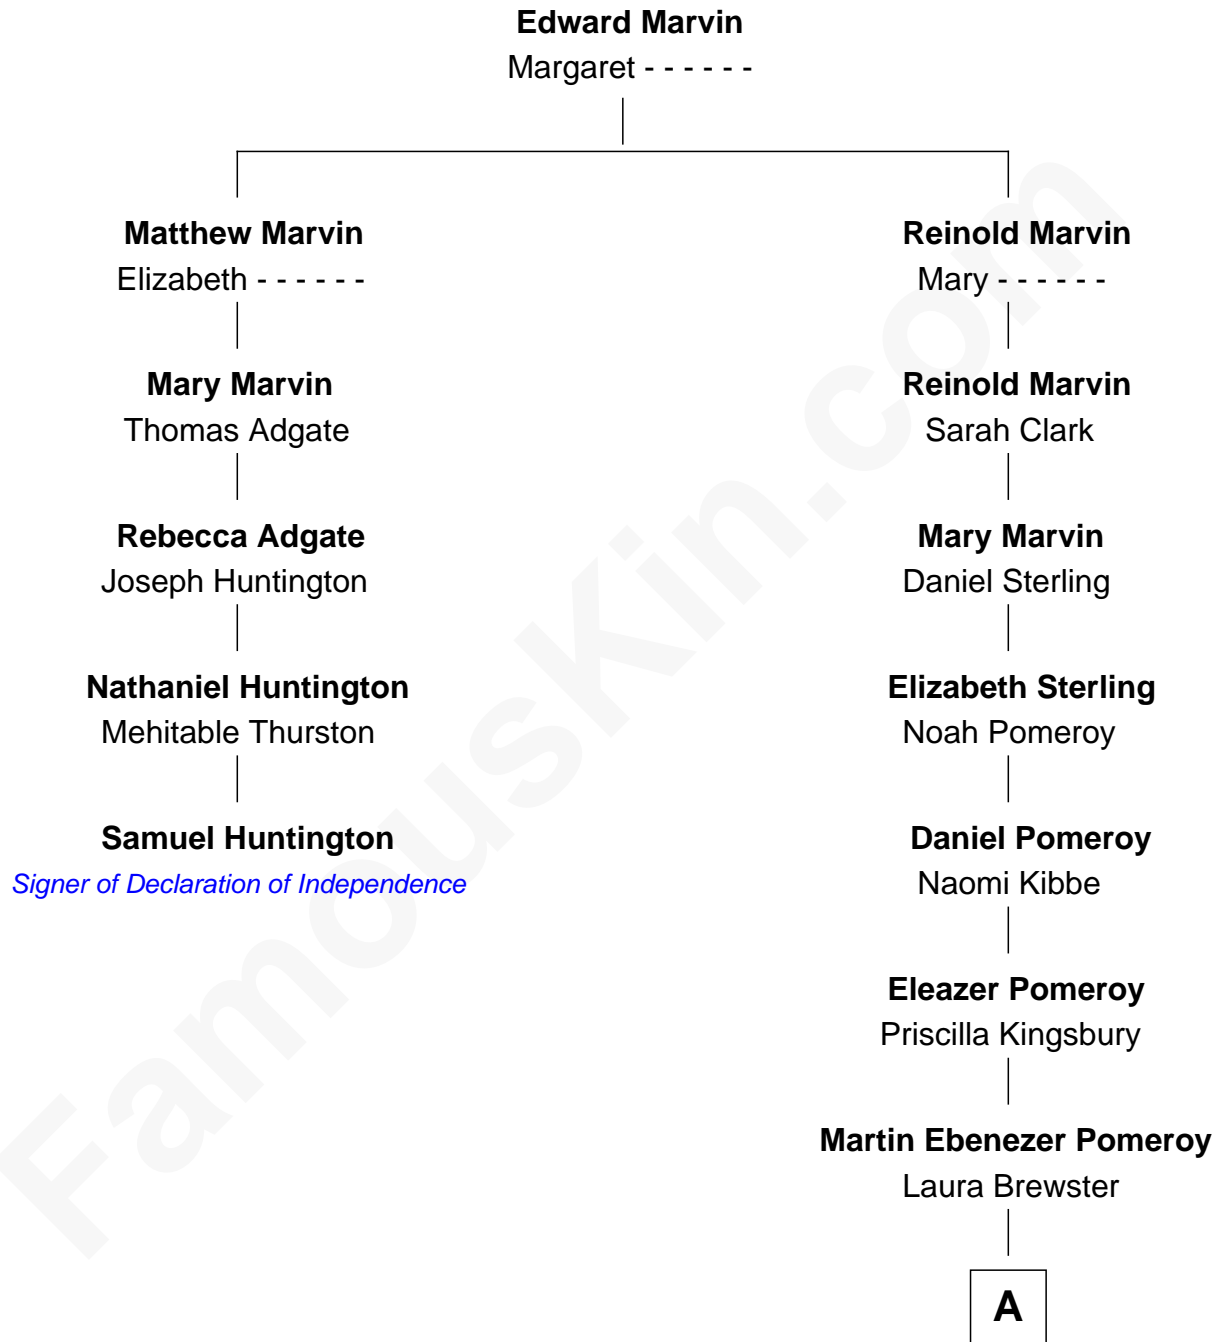

FamousKin.com

Relationship Chart of

Samuel Huntington

Signer of the Declaration of Independence

4th cousin 6 times removed of

Brewster H. Shaw

NASA Astronaut

A

Charles Burton Pomeroy

Sophia Webber

Adelle Pomeroy

John Thomas Shaw

Brewster Hopkinson Shaw

Leone Marguerite Lee

Brewster H. Shaw

NASA Astronaut

FamousKin.com