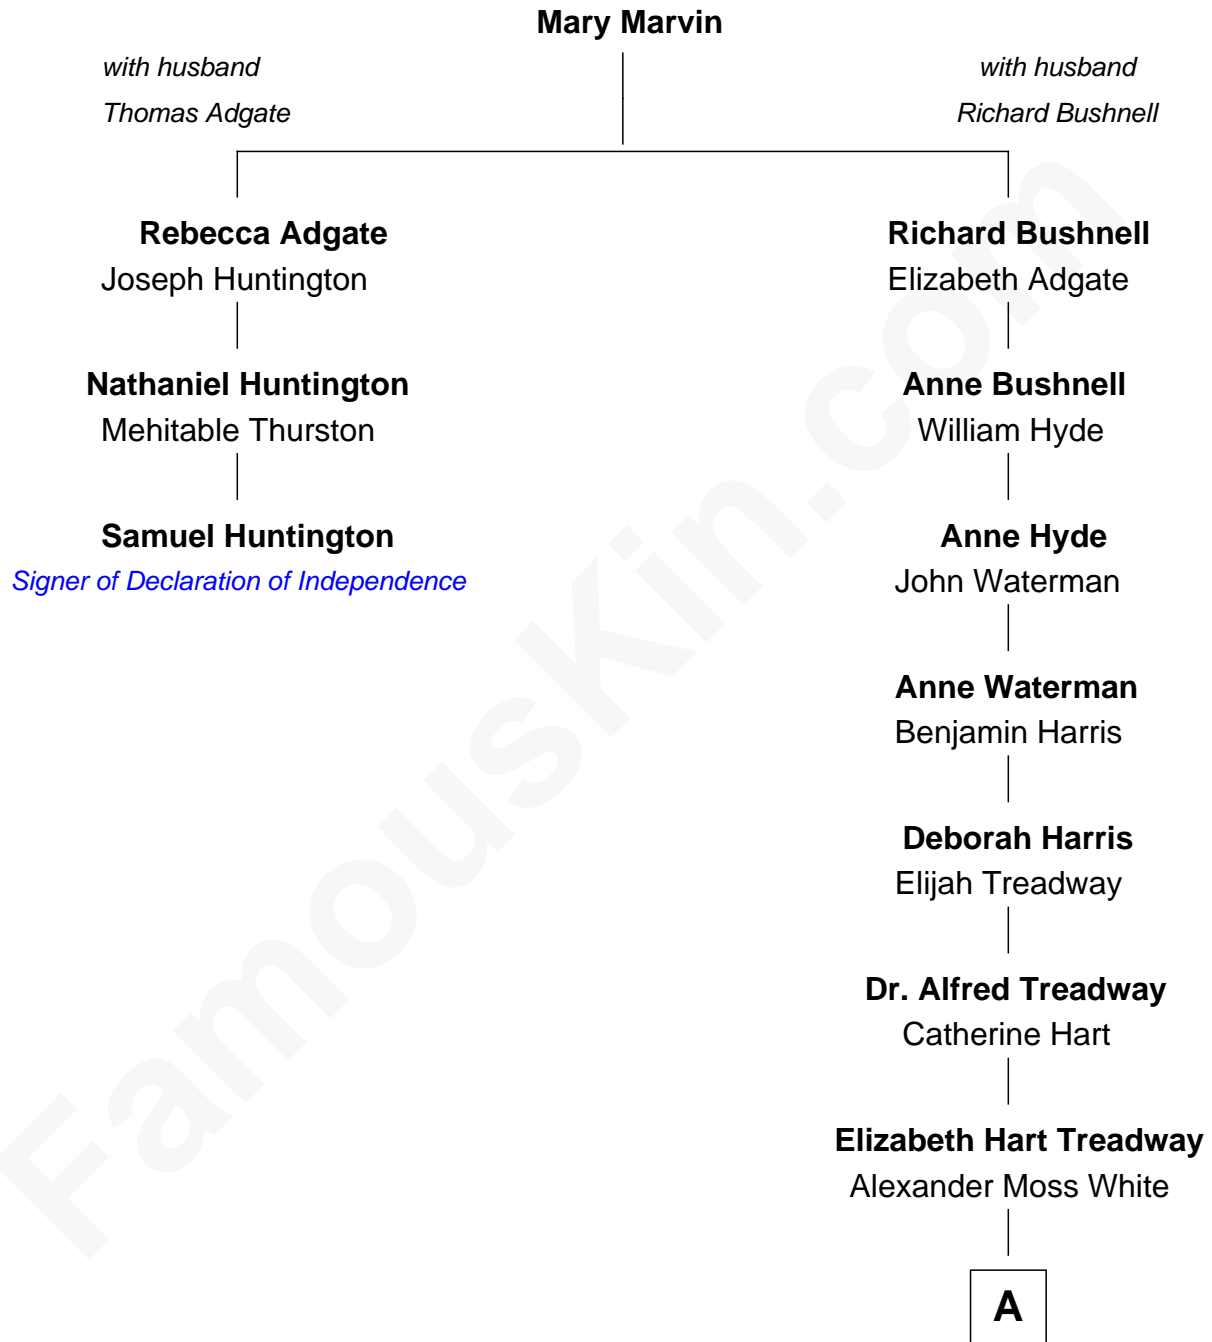

FamousKin.com

Relationship Chart of

Samuel Huntington

Signer of the Declaration of Independence

2nd cousin 8 times removed of

Bill Weld

68th Governor of Massachusetts

A

William Augustus White

Harriet Hillard

Margaret Low White

Francis Minot Weld

David Weld

Mary Blake Nichols

Bill Weld

68th Governor of Massachusetts