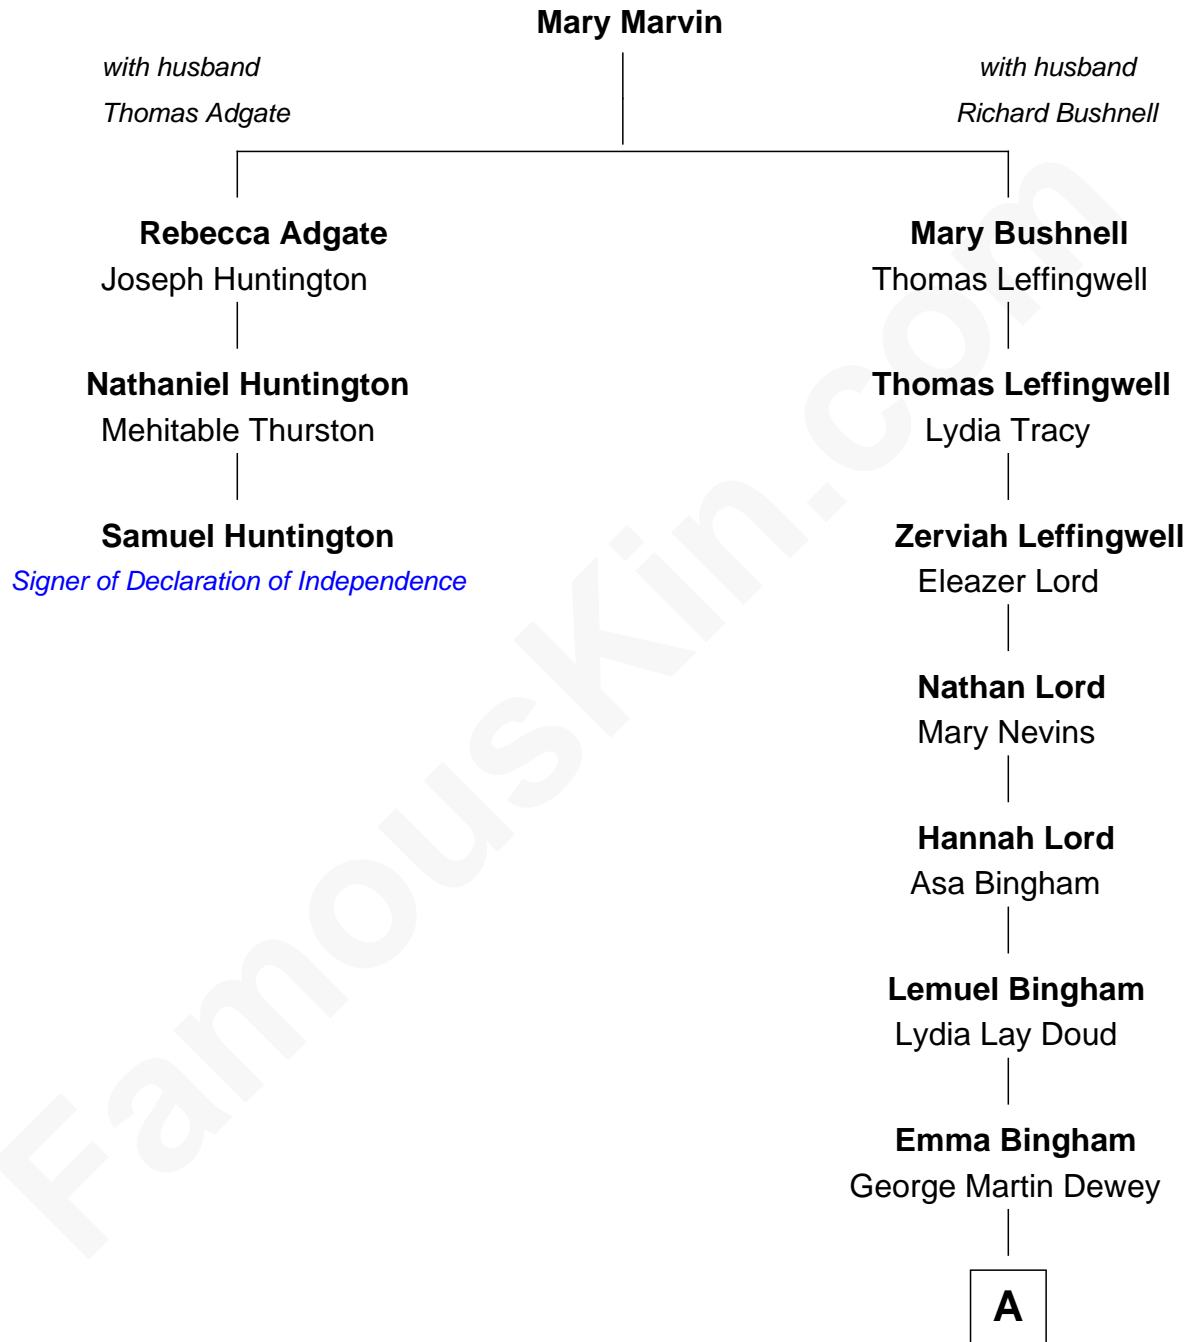

FamousKin.com

Relationship Chart of

Samuel Huntington

Signer of the Declaration of Independence

2nd cousin 6 times removed of

Thomas Edmund Dewey
47th Governor of New York

A

George Martin Dewey

Annie L. Thomas

Thomas Edmund Dewey

47th Governor of New York

FamousKin.com