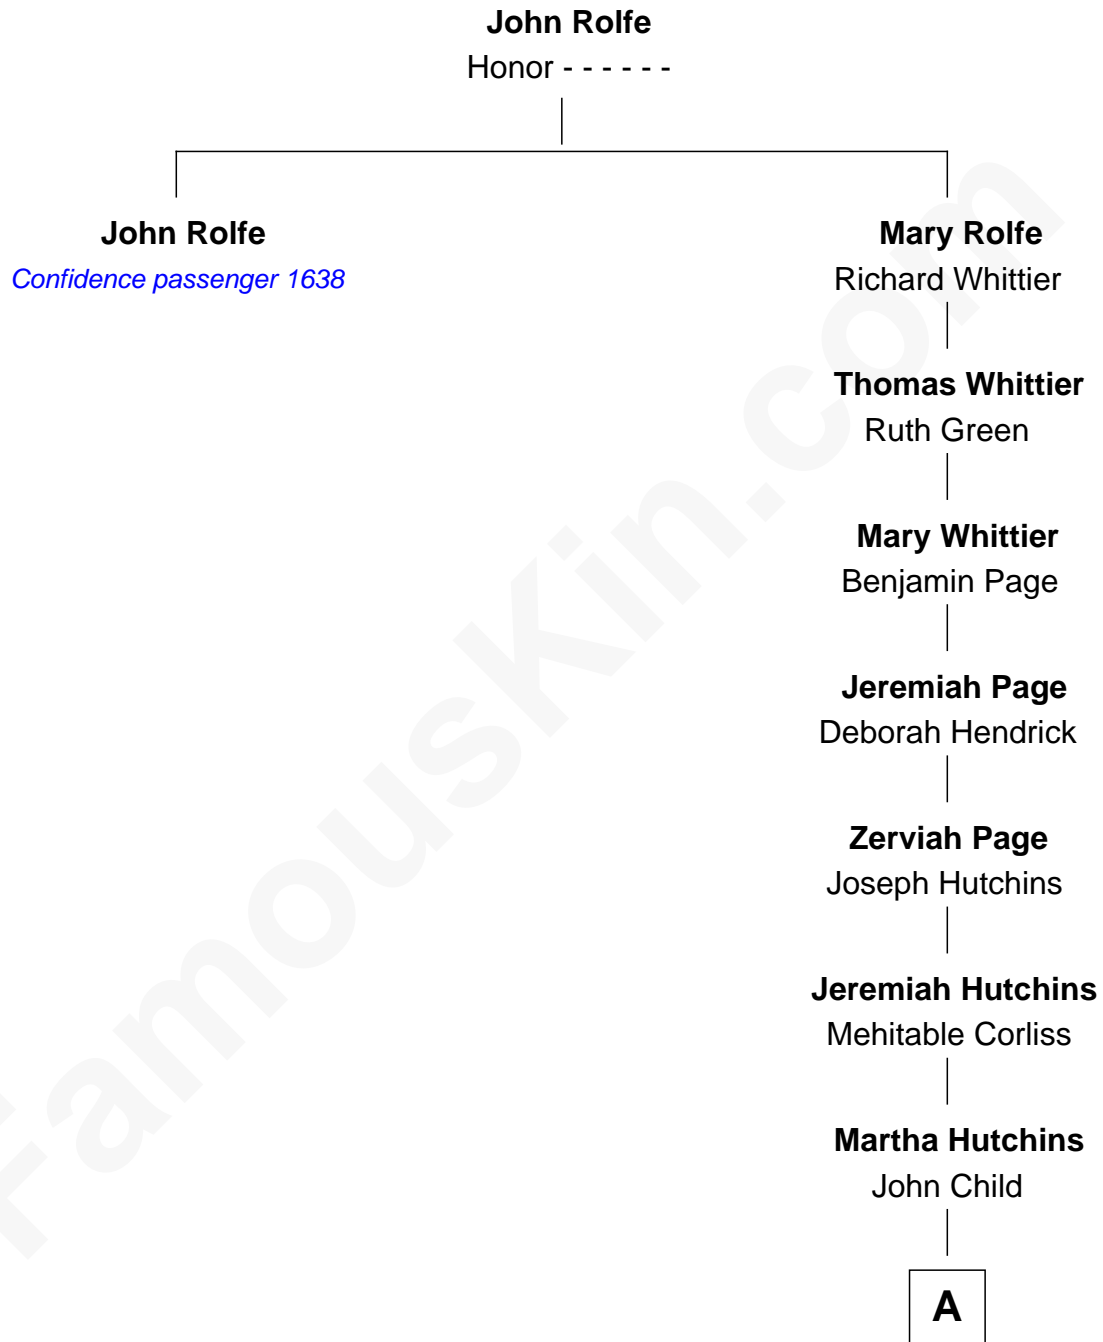

FamousKin.com Relationship Chart of

John Rolfe

(unk - 1663/4) Confidence passenger 1638

10th great-granduncle of

Mark Isham

Musician, Film Composer

A

Hannah Child
Leonard Walker