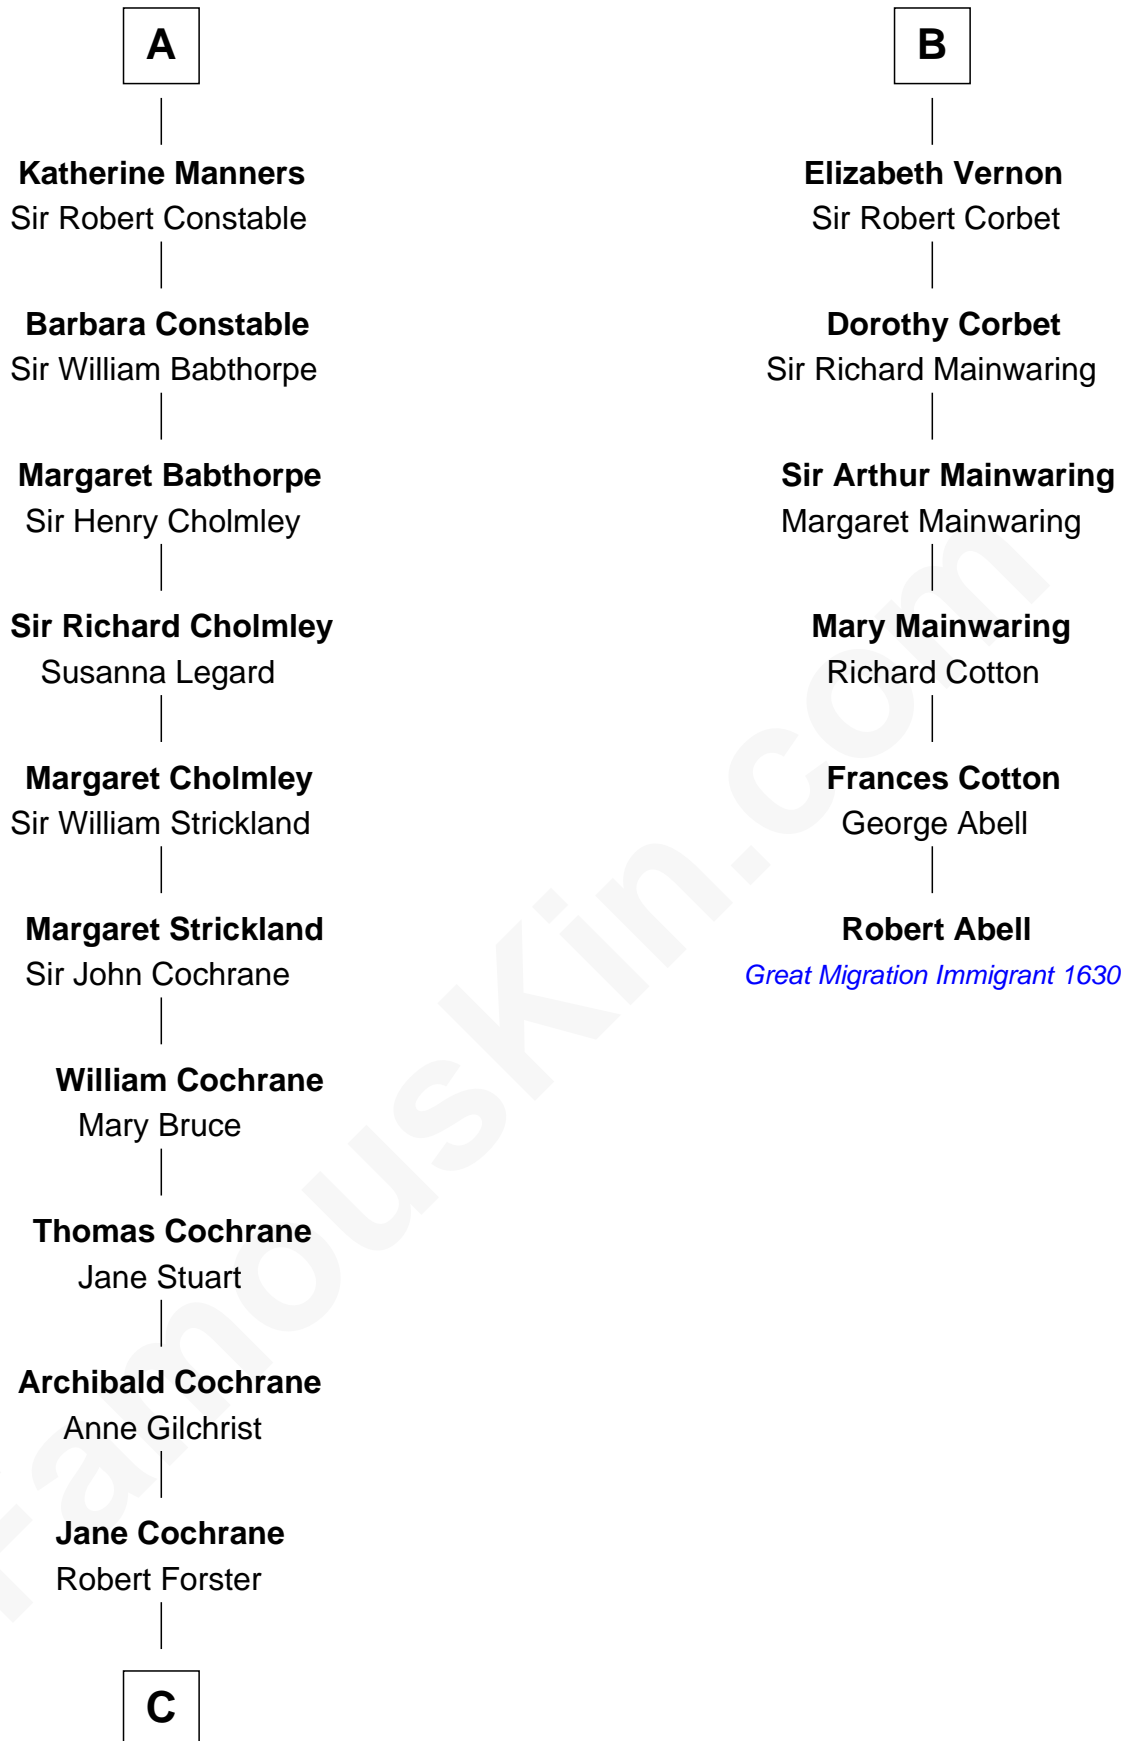

FamousKin.com Relationship Chart of

Brian Forster

TV Actor

12th cousin 8 times removed of

Robert Abell

(c1605 - 1663) Great Migration Immigrant 1630

C

—
Lt-Col. Frederic Blanco Forster
Marian Jennette Sophia De Carteret

—
Frederic Percy Cochrane Forster
Alice Mary Biggs

—
Peter Cochrane Forster
Jennifer Dickens Downing

—
Brian Forster
TV Actor

FamousKin.com