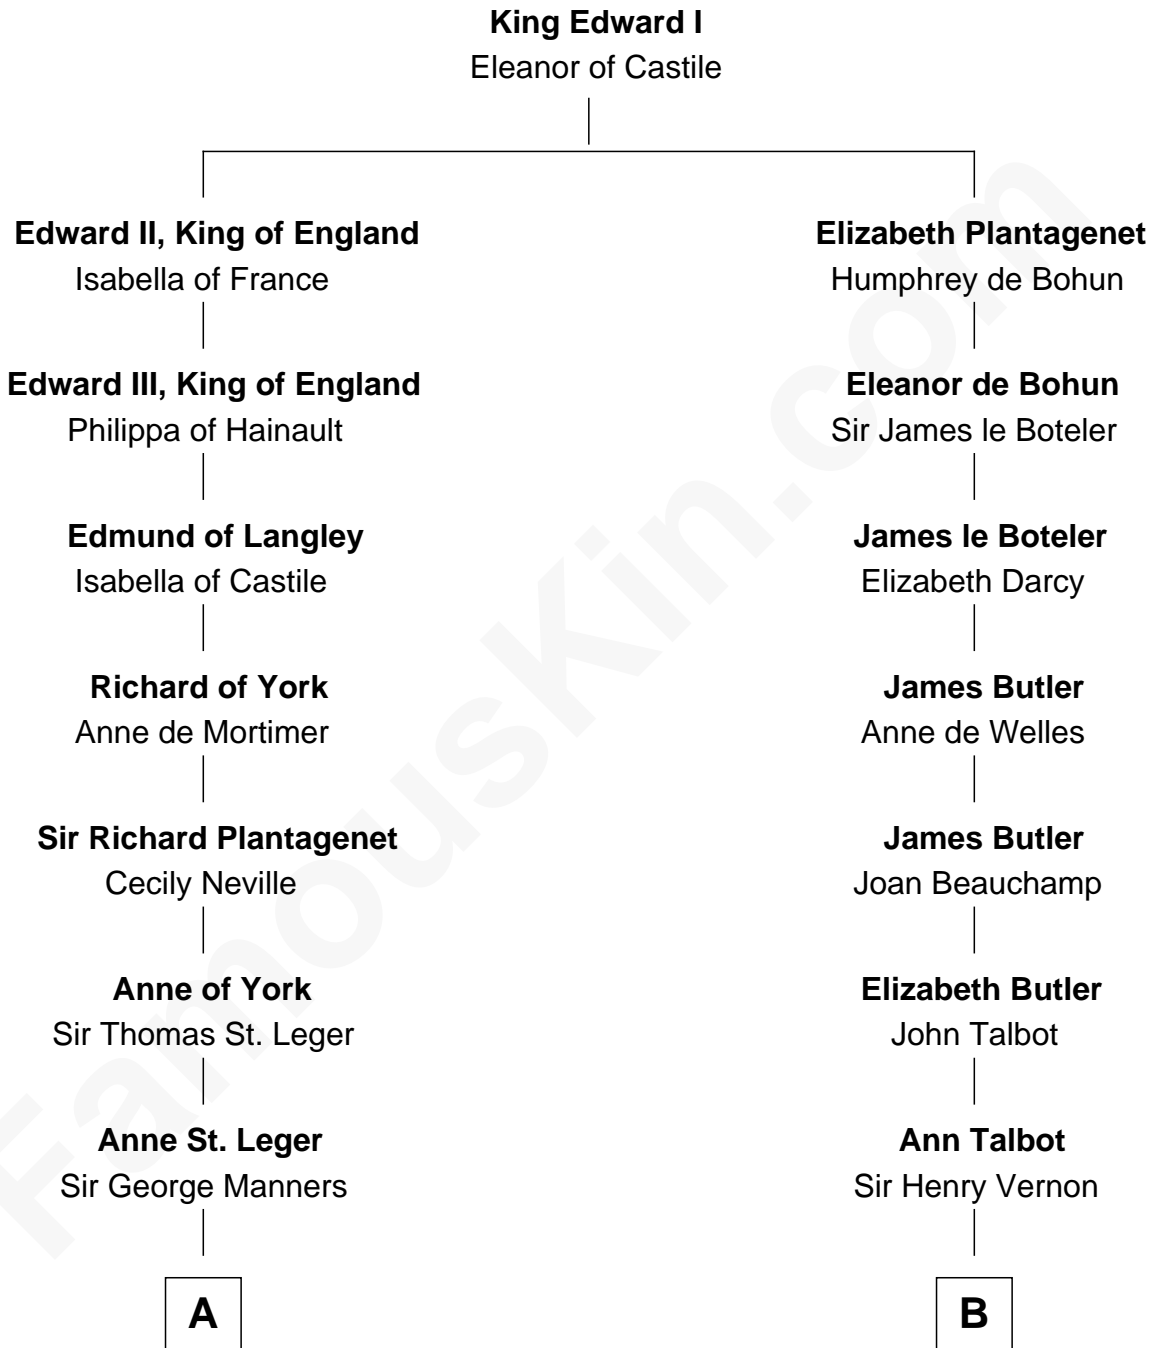

FamousKin.com Relationship Chart of

Brian Forster

TV Actor

12th cousin 8 times removed of

Robert Abell

(c1605 - 1663) Great Migration Immigrant 1630

C

—
Lt-Col. Frederic Blanco Forster
Marian Jennette Sophia De Carteret

—
Frederic Percy Cochrane Forster
Alice Mary Biggs

—
Peter Cochrane Forster
Jennifer Dickens Downing

—
Brian Forster
TV Actor

FamousKin.com