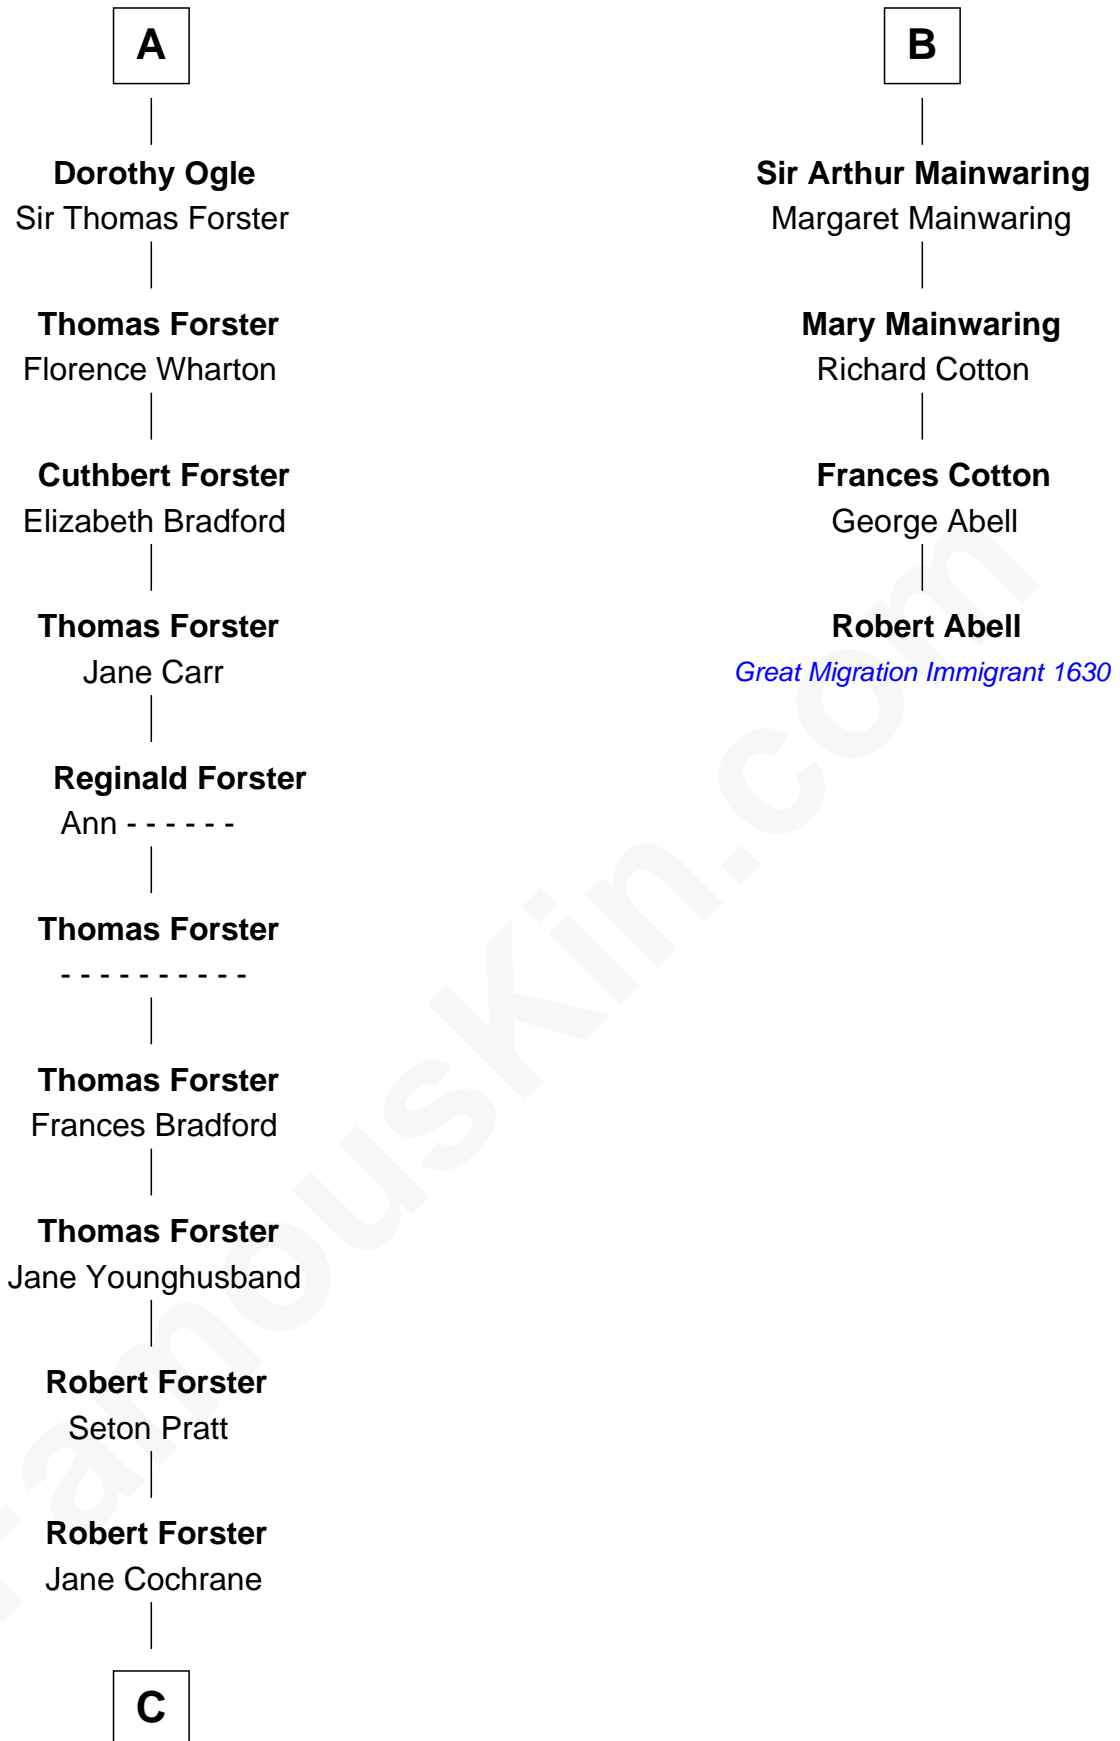

FamousKin.com Relationship Chart of

Brian Forster

TV Actor

10th cousin 10 times removed of

Robert Abell

(c1605 - 1663) Great Migration Immigrant 1630

C

—
Lt-Col. Frederic Blanco Forster
Marian Jennette Sophia De Carteret