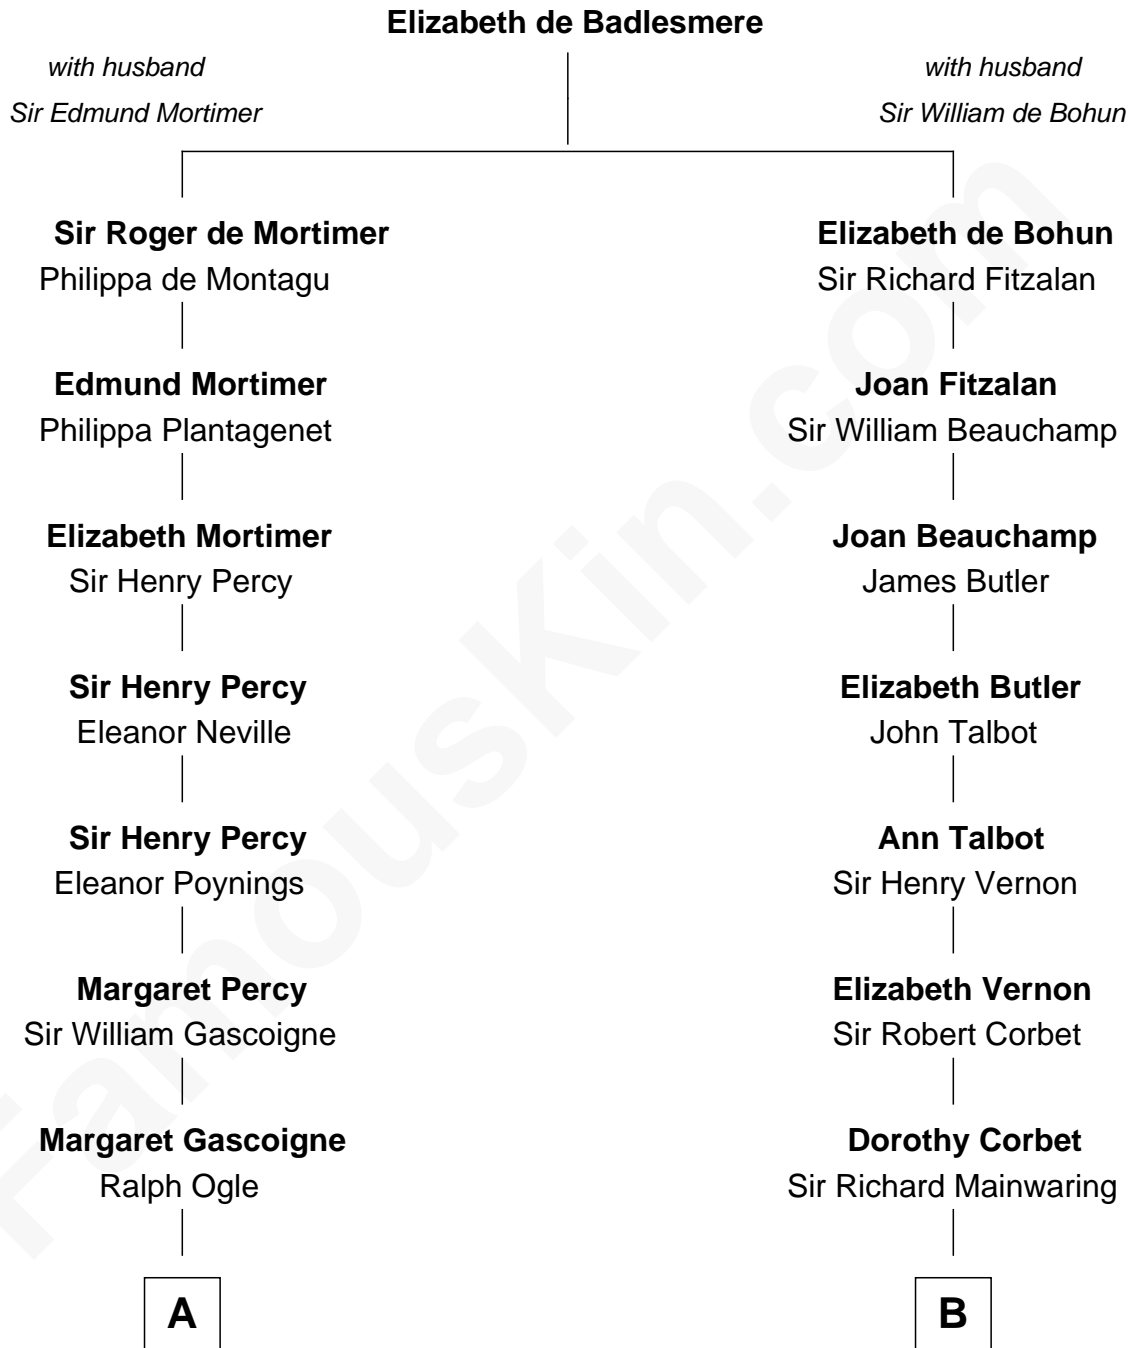

FamousKin.com Relationship Chart of

Brian Forster

TV Actor

10th cousin 10 times removed of

Robert Abell

(c1605 - 1663) Great Migration Immigrant 1630

C

—
Lt-Col. Frederic Blanco Forster
Marian Jennette Sophia De Carteret