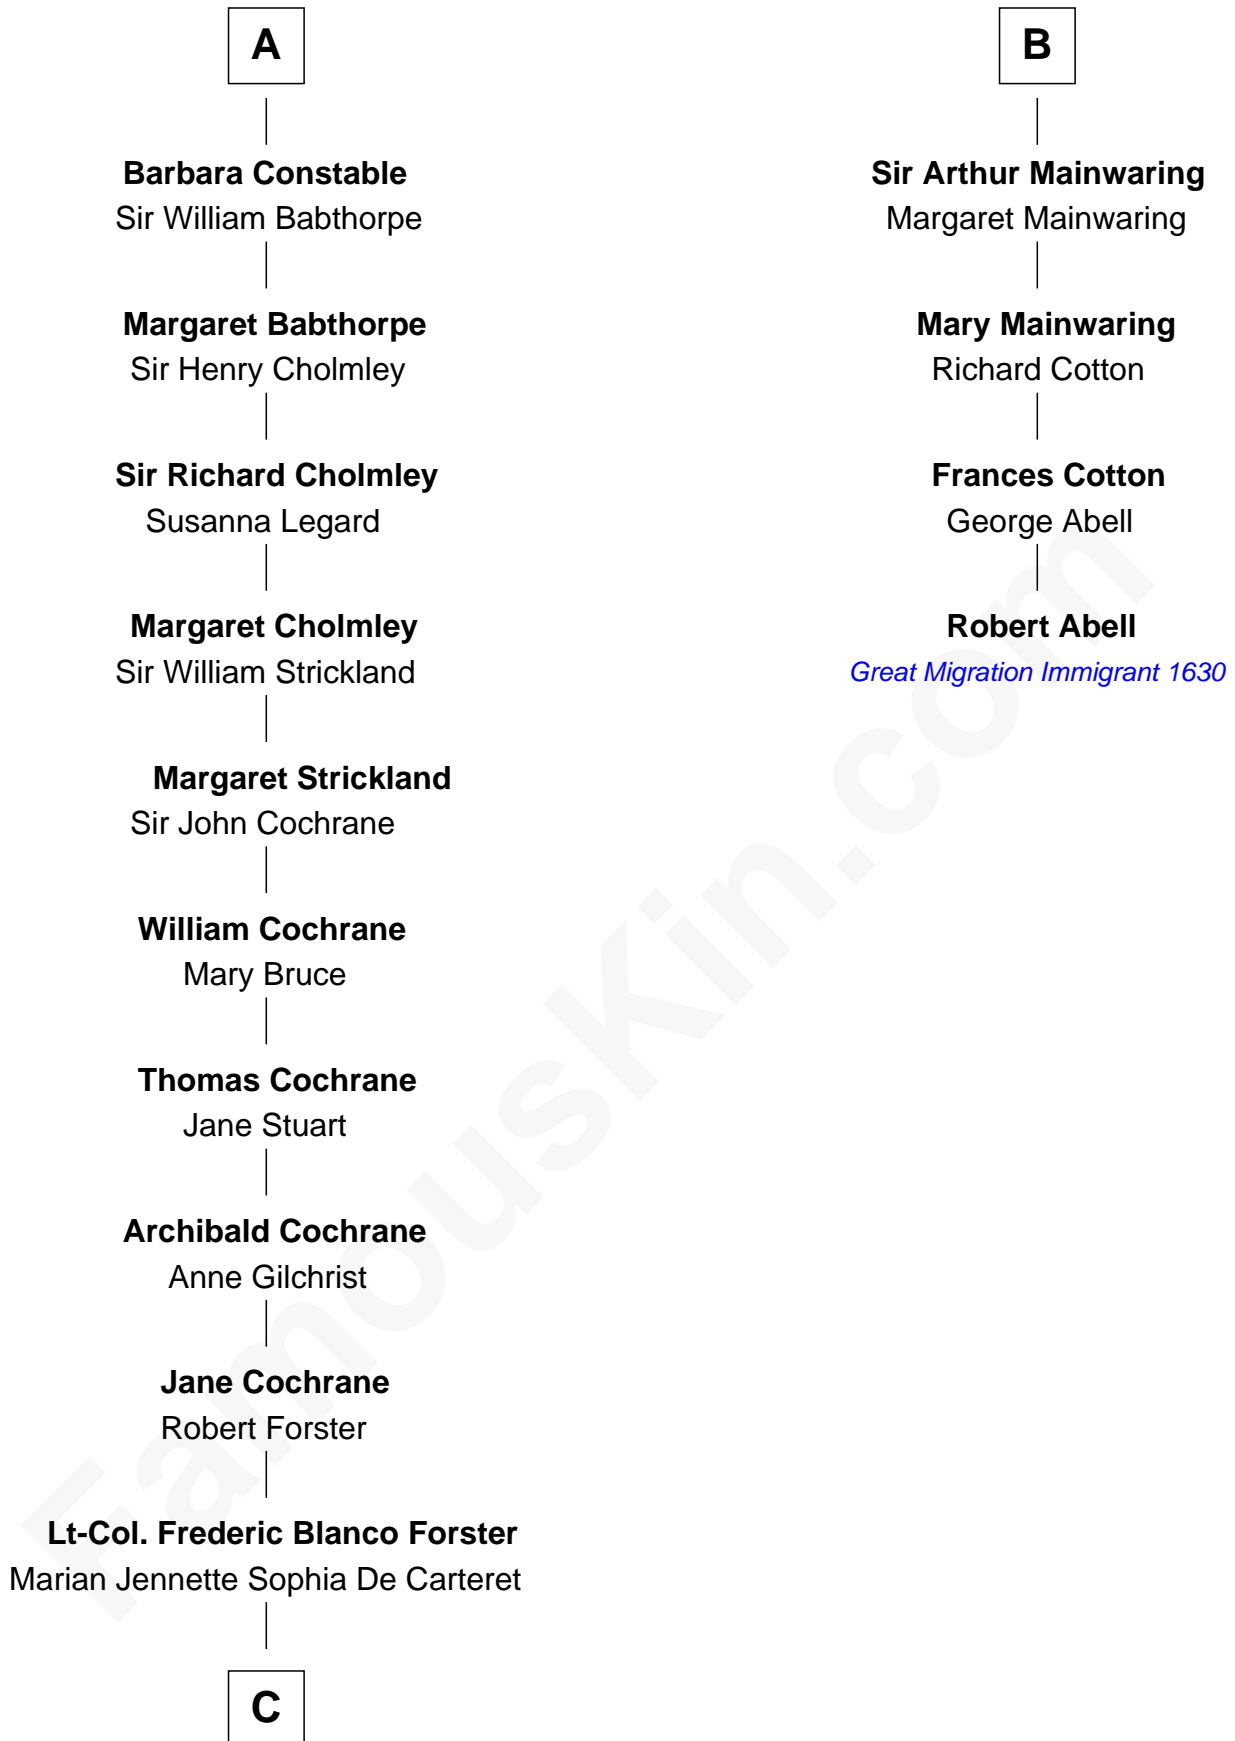

# FamousKin.com Relationship Chart of

**Brian Forster**

*TV Actor*

10th cousin 9 times removed of

**Robert Abell**

*(c1605 - 1663) Great Migration Immigrant 1630*

**C**

Frederic Percy Cochrane Forster