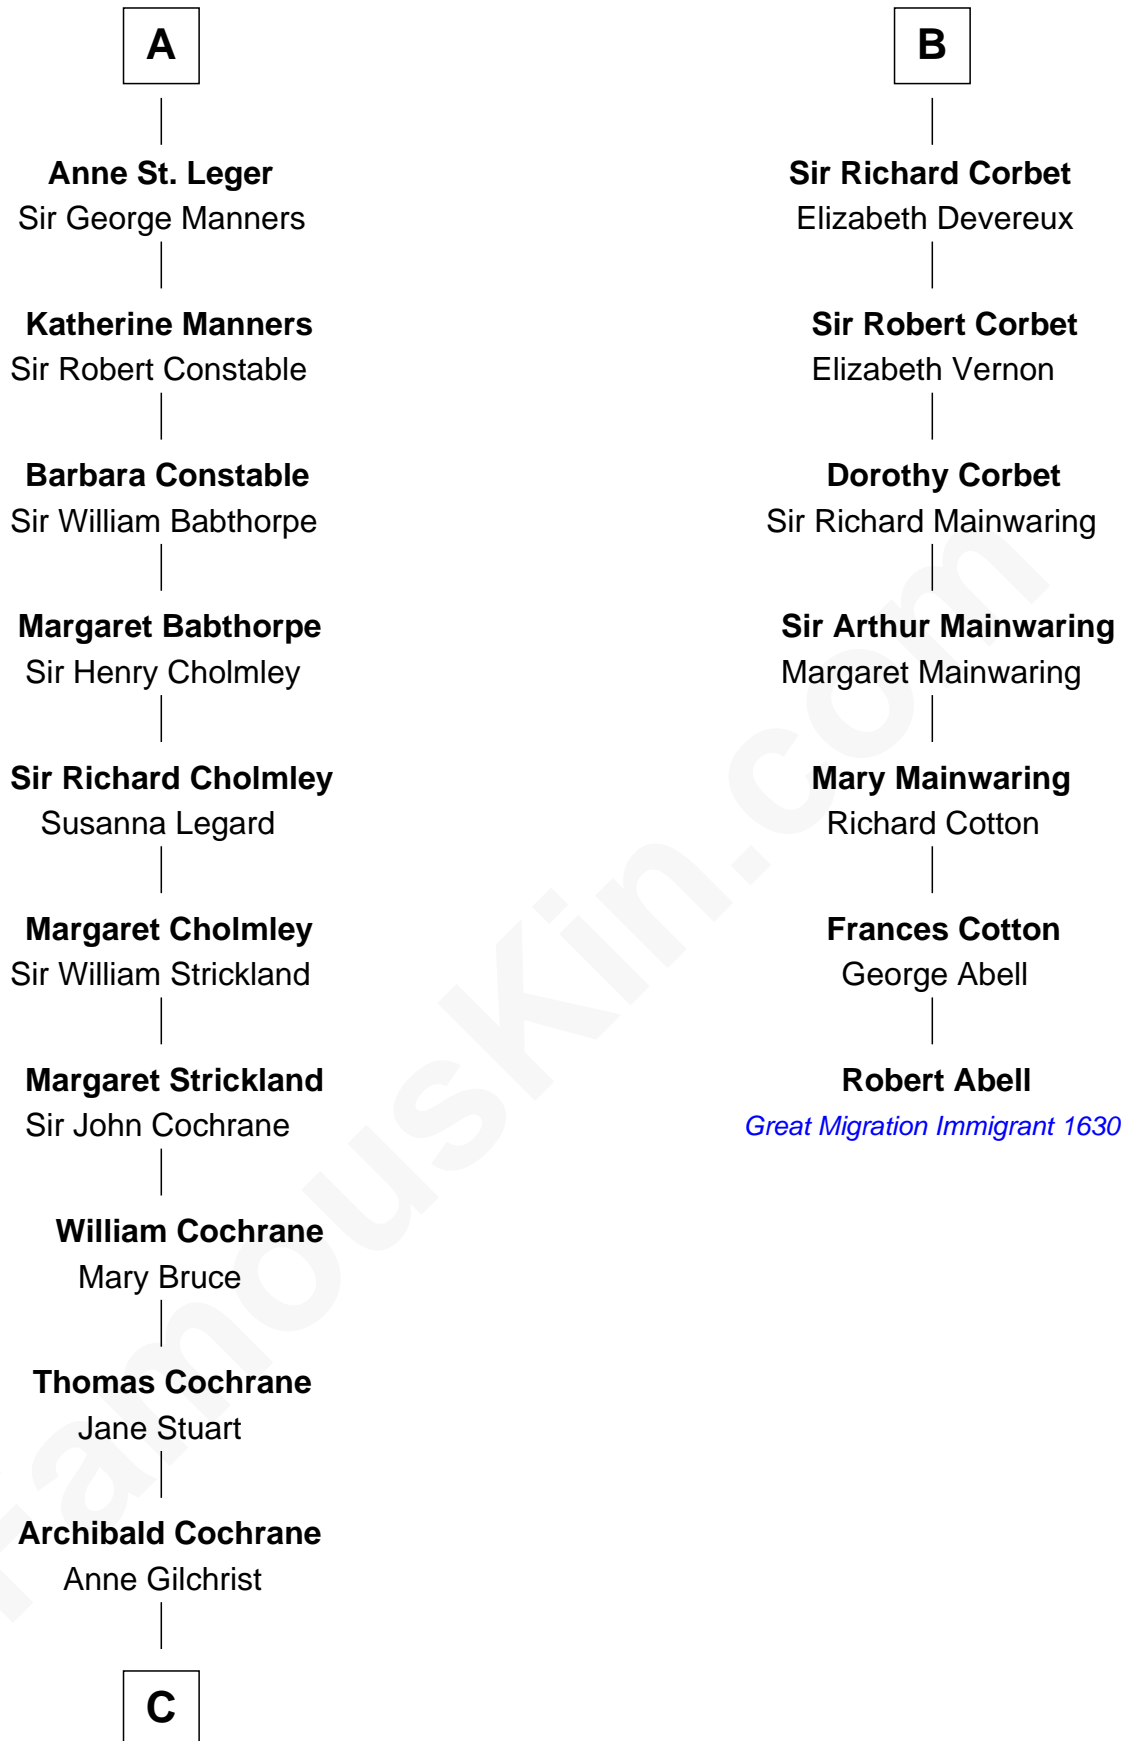

# FamousKin.com Relationship Chart of

**Brian Forster**

TV Actor

13th cousin 8 times removed of

**Robert Abell**

(c1605 - 1663) Great Migration Immigrant 1630

**C**

—  
**Jane Cochrane**

Robert Forster

—  
**Lt-Col. Frederic Blanco Forster**

Marian Jennette Sophia De Carteret

—  
**Frederic Percy Cochrane Forster**

Alice Mary Biggs

—  
**Peter Cochrane Forster**

Jennifer Dickens Downing

—  
**Brian Forster**