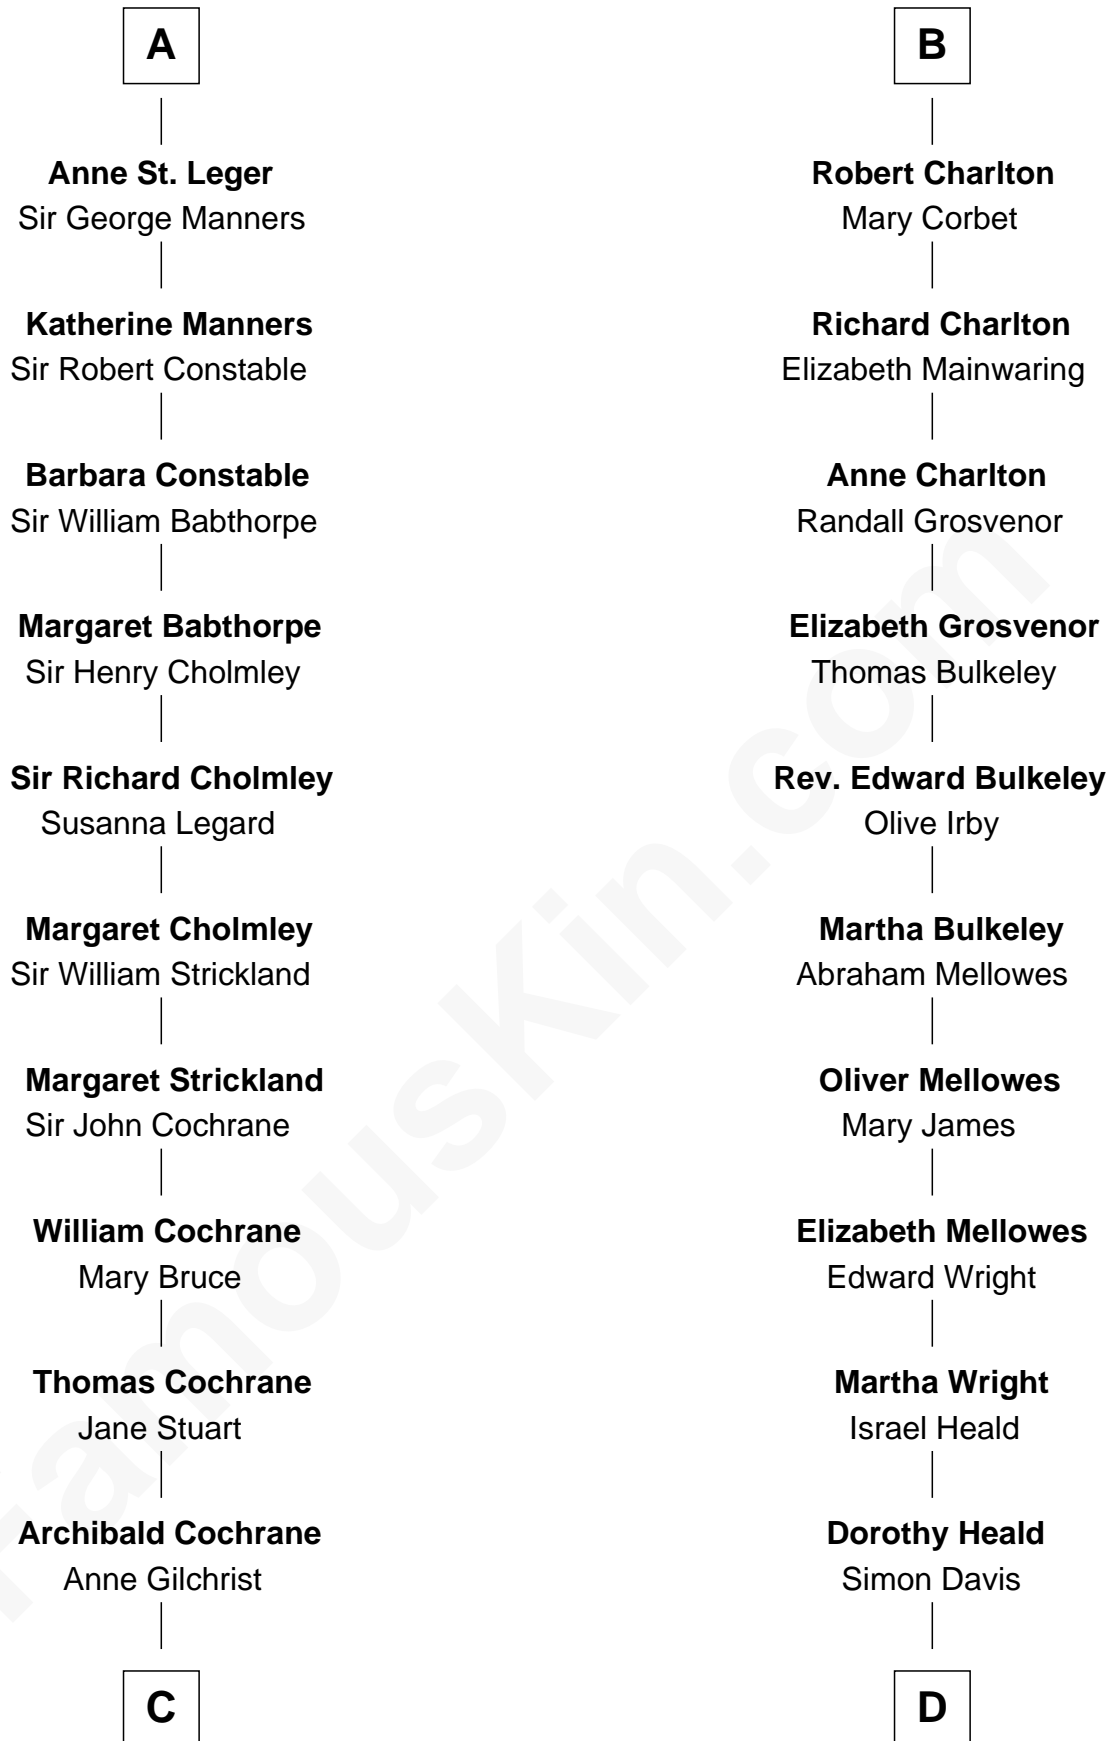

# FamousKin.com Relationship Chart of

**Brian Forster**

TV Actor

19th cousin 2 times removed of

**John Davis**

14th and 17th Governor of Massachusetts

**Alan la Zouche**

Ellen de Quincy

**C**

**Jane Cochrane**  
Robert Forster

**Lt-Col. Frederic Blanco Forster**  
Marian Jennette Sophia De Carteret

**Frederic Percy Cochrane Forster**  
Alice Mary Biggs

**Peter Cochrane Forster**  
Jennifer Dickens Downing