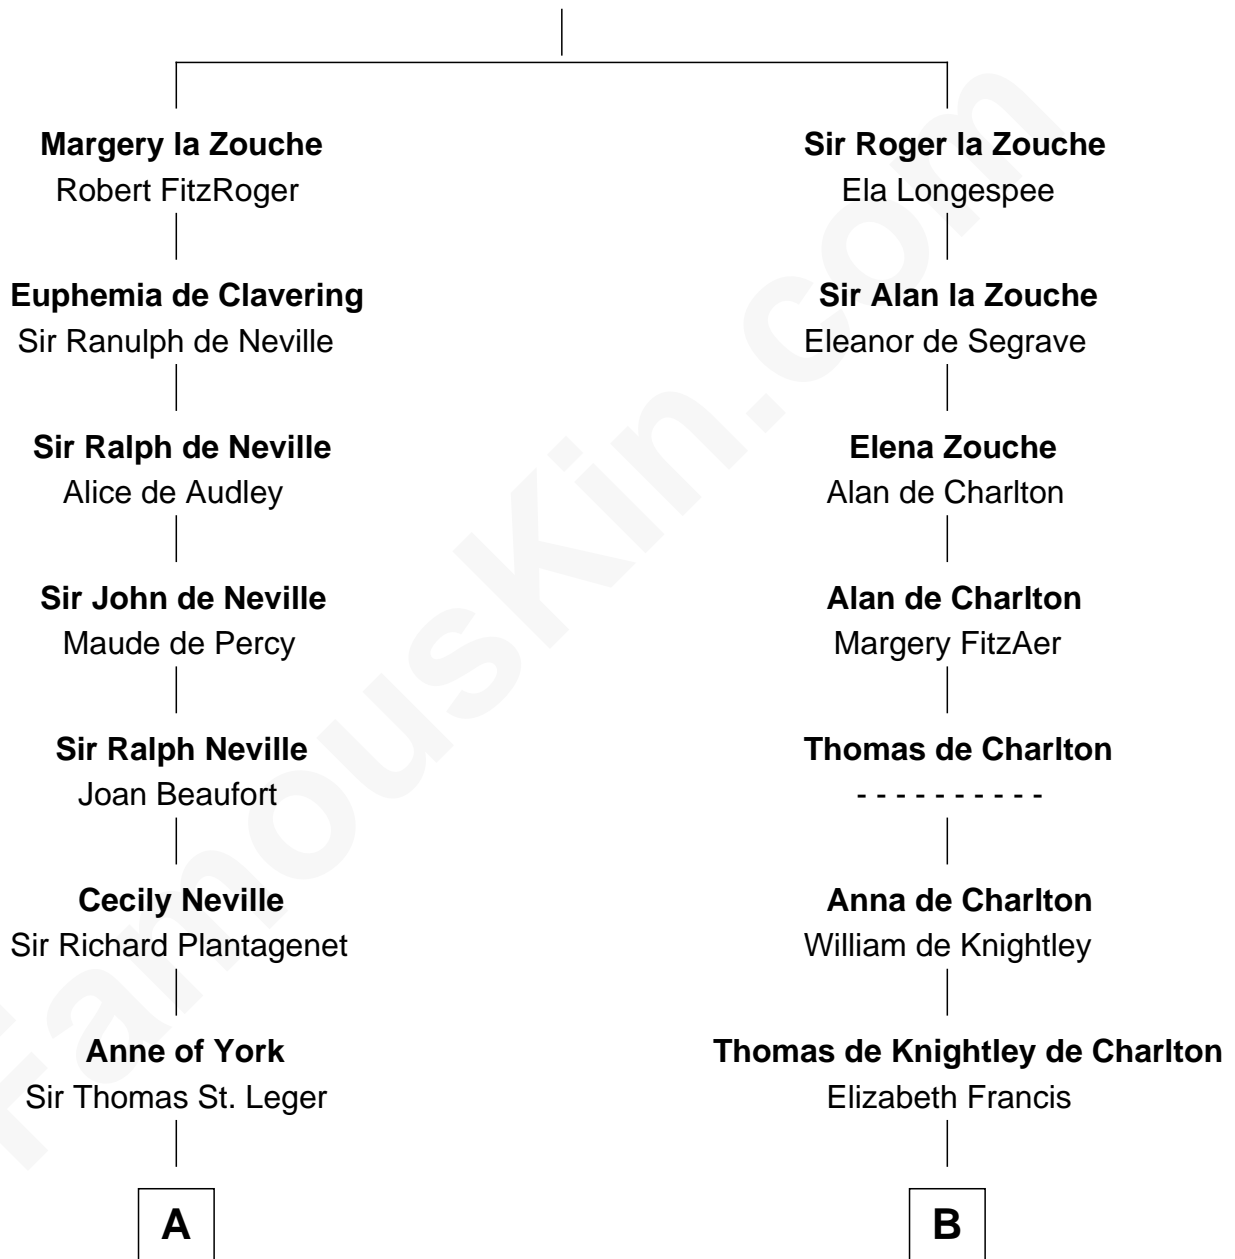

# FamousKin.com Relationship Chart of

**Brian Forster**

TV Actor

19th cousin 2 times removed of

**John Davis**

14th and 17th Governor of Massachusetts

**Alan la Zouche**

Ellen de Quincy

**C**

**Jane Cochrane**  
Robert Forster

**Lt-Col. Frederic Blanco Forster**  
Marian Jennette Sophia De Carteret

**Frederic Percy Cochrane Forster**  
Alice Mary Biggs

**Peter Cochrane Forster**  
Jennifer Dickens Downing

**Brian Forster**  
*TV Actor*

**D**

**Simon Davis**  
Hannah Gates

**Isaac Davis**  
Anna Brigham

**John Davis**  
*14th and 17th Governor of Massachusetts*

FamousKin.com