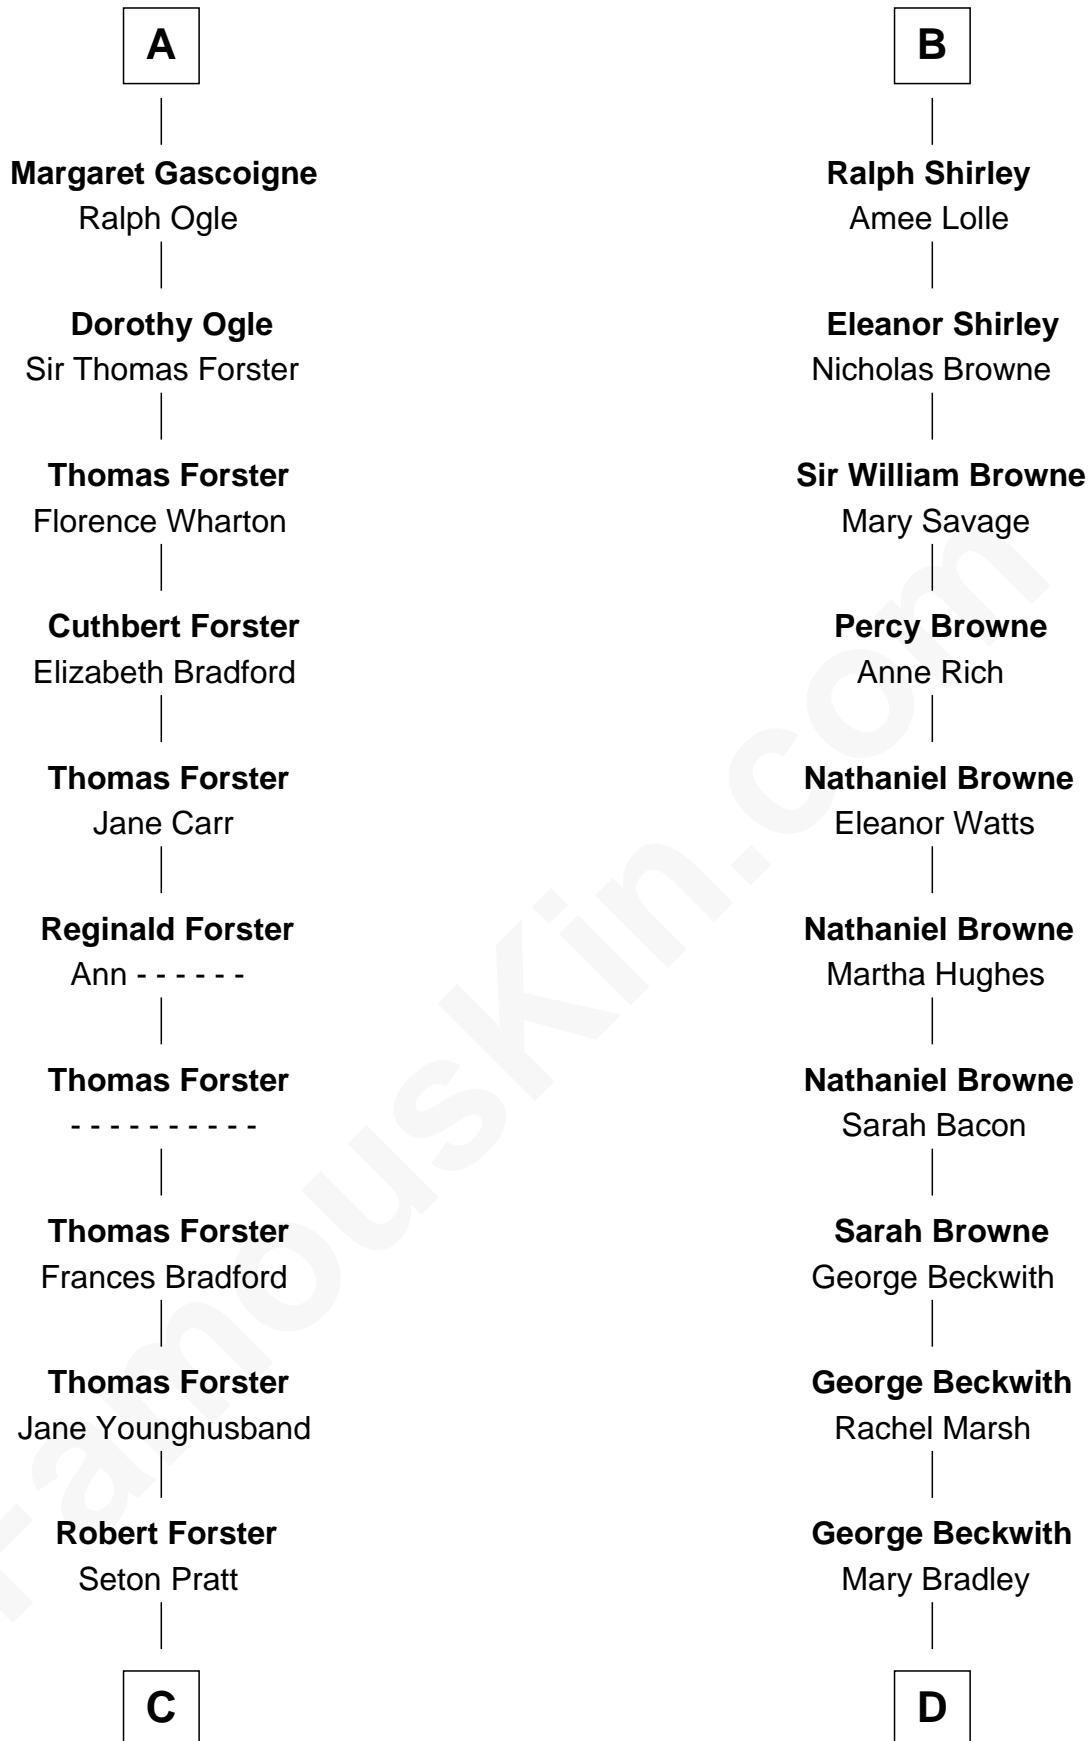

FamousKin.com Relationship Chart of

Brian Forster

TV Actor

18th cousin 3 times removed of

William Henry Moore

Co-Founder, U.S. Steel and Nabisco

Bartholomew de Badlesmere

Margaret de Clare

Sir Henry Percy

Eleanor Neville

Sir Henry Percy

Eleanor Poynings

Margaret Percy

Sir William Gascoigne

A

Margery de Badlesmere

Sir William de Ros

Maud de Roos

John de Welles

Margery de Welles

Stephen le Scrope

Maude le Scrope

Sir Baldwin Freville

Margaret Freville

Sir Hugh Willoughby

Eleanor Willoughby

John Shirley

Robert Shirley

B

C

Robert Forster
Jane Cochrane

Lt-Col. Frederic Blanco Forster
Marian Jennette Sophia De Carteret