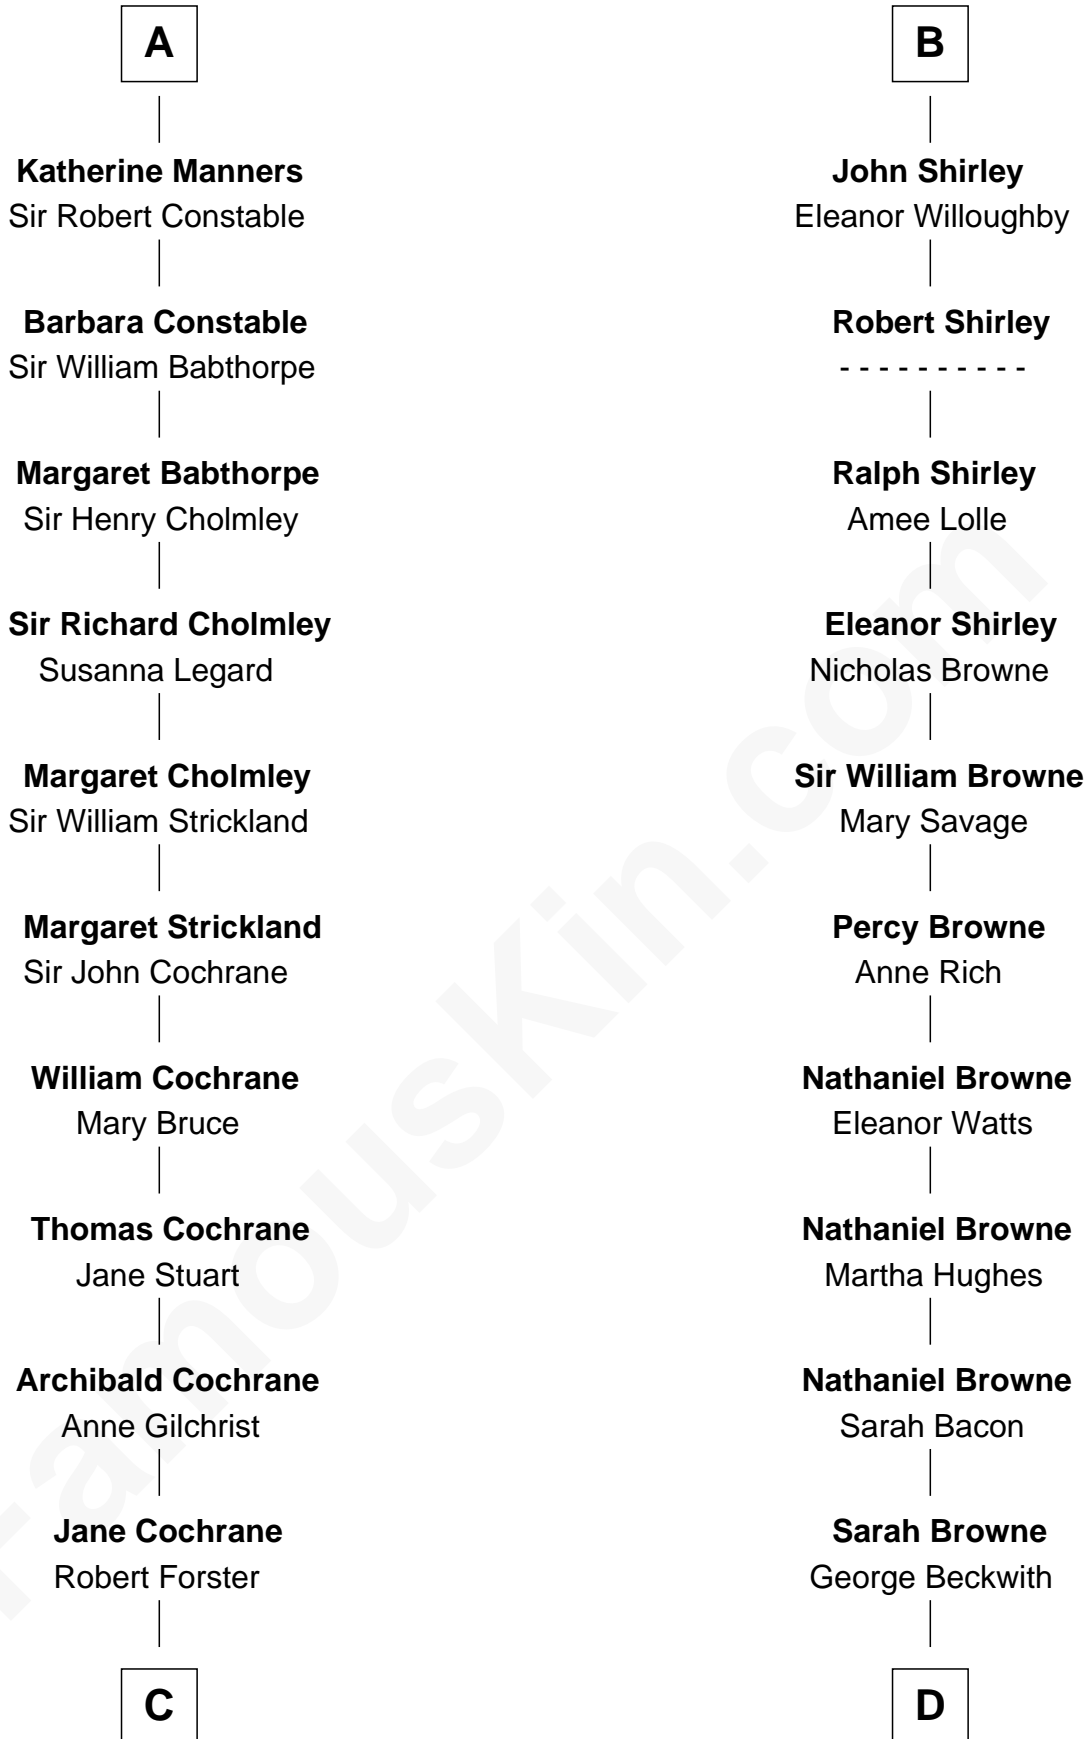

FamousKin.com Relationship Chart of

Brian Forster

TV Actor

20th cousin of

William Henry Moore

Co-Founder, U.S. Steel and Nabisco

Sir James de Audley

Ela Longespee

Beatrice Brewes

Sir Ralph Shirley

Joan Basset

Ralph Shirley

Margaret Staunton

B

C

Lt-Col. Frederic Blanco Forster
Marian Jennette Sophia De Carteret