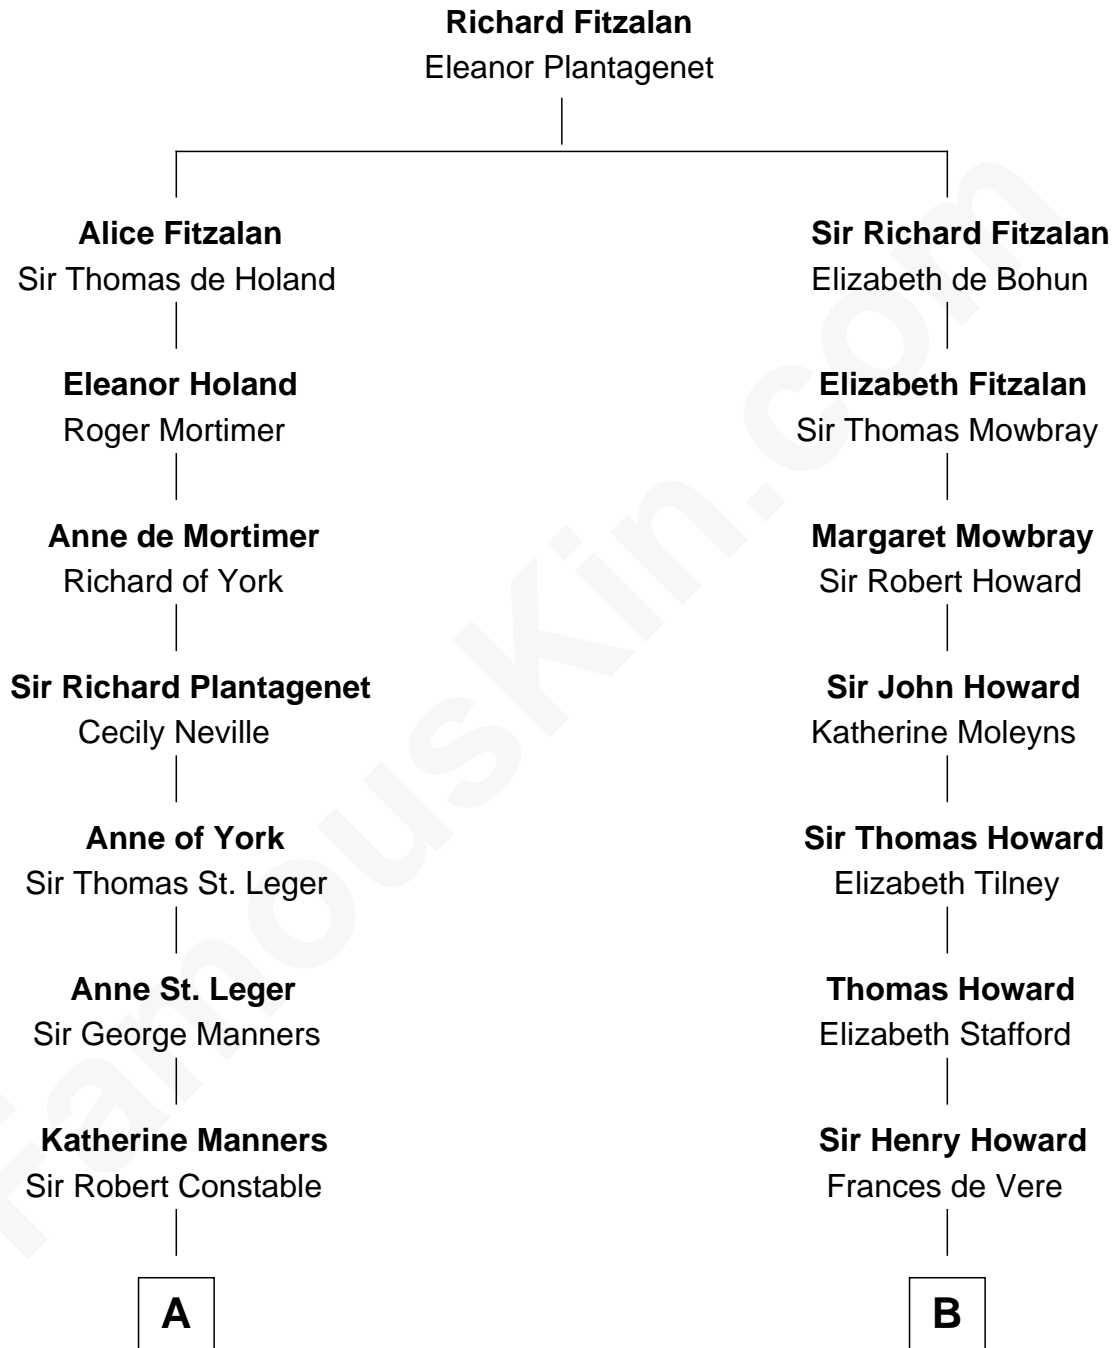

# FamousKin.com Relationship Chart of

**Brian Forster**

TV Actor

16th cousin 3 times removed of

**Francis Scott Key**

Author of "The Star Spangled Banner"

**A**

**Barbara Constable**  
Sir William Babthorpe

**Margaret Babthorpe**  
Sir Henry Cholmley

**Sir Richard Cholmley**  
Susanna Legard

**Margaret Cholmley**  
Sir William Strickland

**Margaret Strickland**  
Sir John Cochrane

**William Cochrane**  
Mary Bruce

**Thomas Cochrane**  
Jane Stuart

**Archibald Cochrane**  
Anne Gilchrist

**Jane Cochrane**  
Robert Forster

**Lt-Col. Frederic Blanco Forster**  
Marian Jennette Sophia De Carteret

**C**

**B**

**Catherine Howard**  
Henry Berkeley