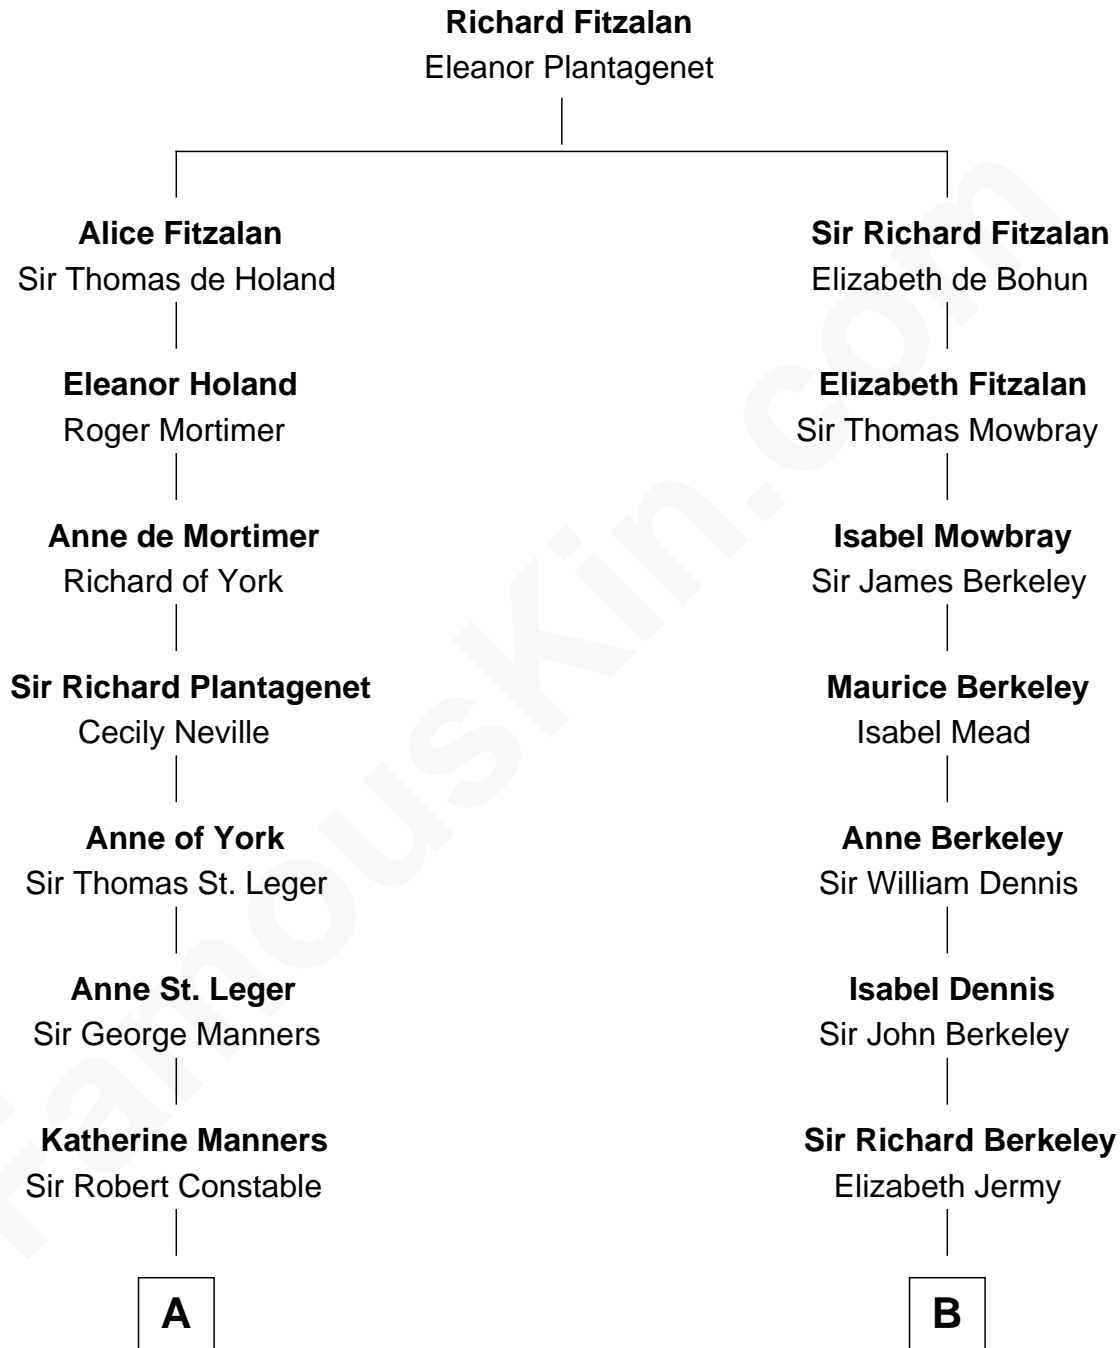

# FamousKin.com Relationship Chart of

**Brian Forster**

TV Actor

14th cousin 5 times removed of

**Samuel Prescott**

Completed Paul Revere's Midnight Ride

**A**

**Barbara Constable**  
Sir William Babthorpe

**Margaret Babthorpe**  
Sir Henry Cholmley

**Sir Richard Cholmley**  
Susanna Legard

**Margaret Cholmley**  
Sir William Strickland

**Margaret Strickland**  
Sir John Cochrane

**William Cochrane**  
Mary Bruce

**Thomas Cochrane**  
Jane Stuart

**Archibald Cochrane**  
Anne Gilchrist

**Jane Cochrane**  
Robert Forster

**Lt-Col. Frederic Blanco Forster**  
Marian Jennette Sophia De Carteret

**C**

**B**

**Mary Berkeley**  
Sir John Hungerford

**Bridget Hungerford**  
Sir William Lisle

**John Lisle**  
Alice Beckenshaw

**Alice Lisle**  
John Hoar

**Elizabeth Hoar**  
Jonathan Prescott

**Dr. Jonathan Prescott**  
Rebecca Bulkeley

**Dr. Abel Prescott**  
Abigail Brigham