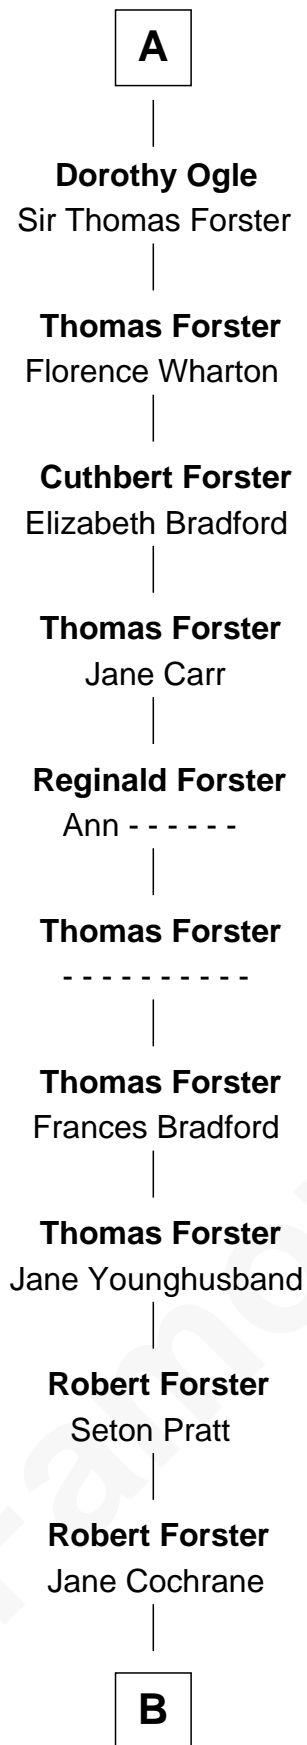

# FamousKin.com Relationship Chart of

**Brian Forster**

*TV Actor*

7th cousin 13 times removed of

**Charles V**

*Holy Roman Emperor*

**Henry Plantagenet**

Maud de Chaworth

**Mary Plantagenet**

Henry de Percy

**Sir Henry Percy**

Margaret de Neville

**Sir Henry Percy**

Elizabeth Mortimer

**Sir Henry Percy**

Eleanor Neville

Isabella de Beaumont

**Blanche of Lancaster**

John of Gaunt

**Philippa of Lancaster**

John I, King of Portugal

**Isabella of Portugal**

Philip of Burgundy

**Charles of Burgundy**

Isabella of Bourbon

**Mary of Burgundy**

Maximilian I, Holy Roman Emperor

**Philip I, King of Castile**

Joanna of Castile

**Charles V**

*Holy Roman Emperor*

**B**