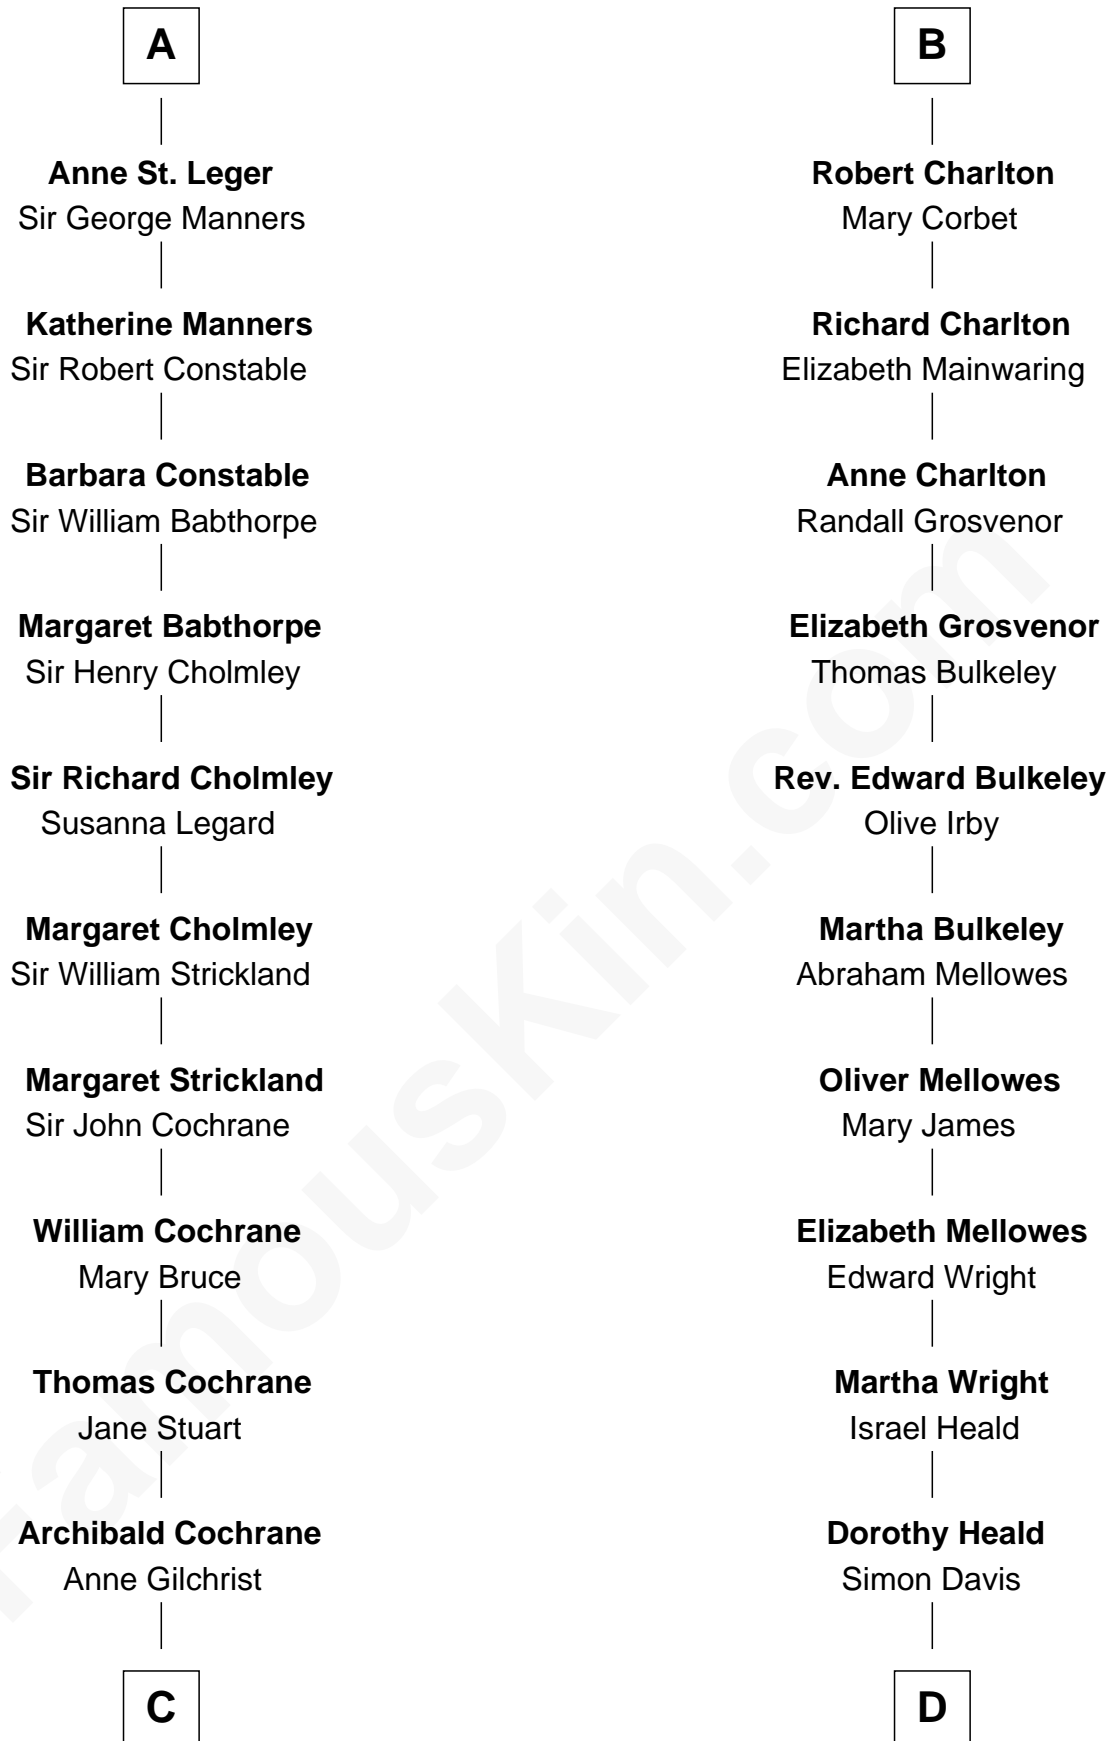

FamousKin.com Relationship Chart of

Brian Forster

TV Actor

21st cousin of

John Davis Long

32nd Governor of Massachusetts

Alan la Zouche

Ellen de Quincy