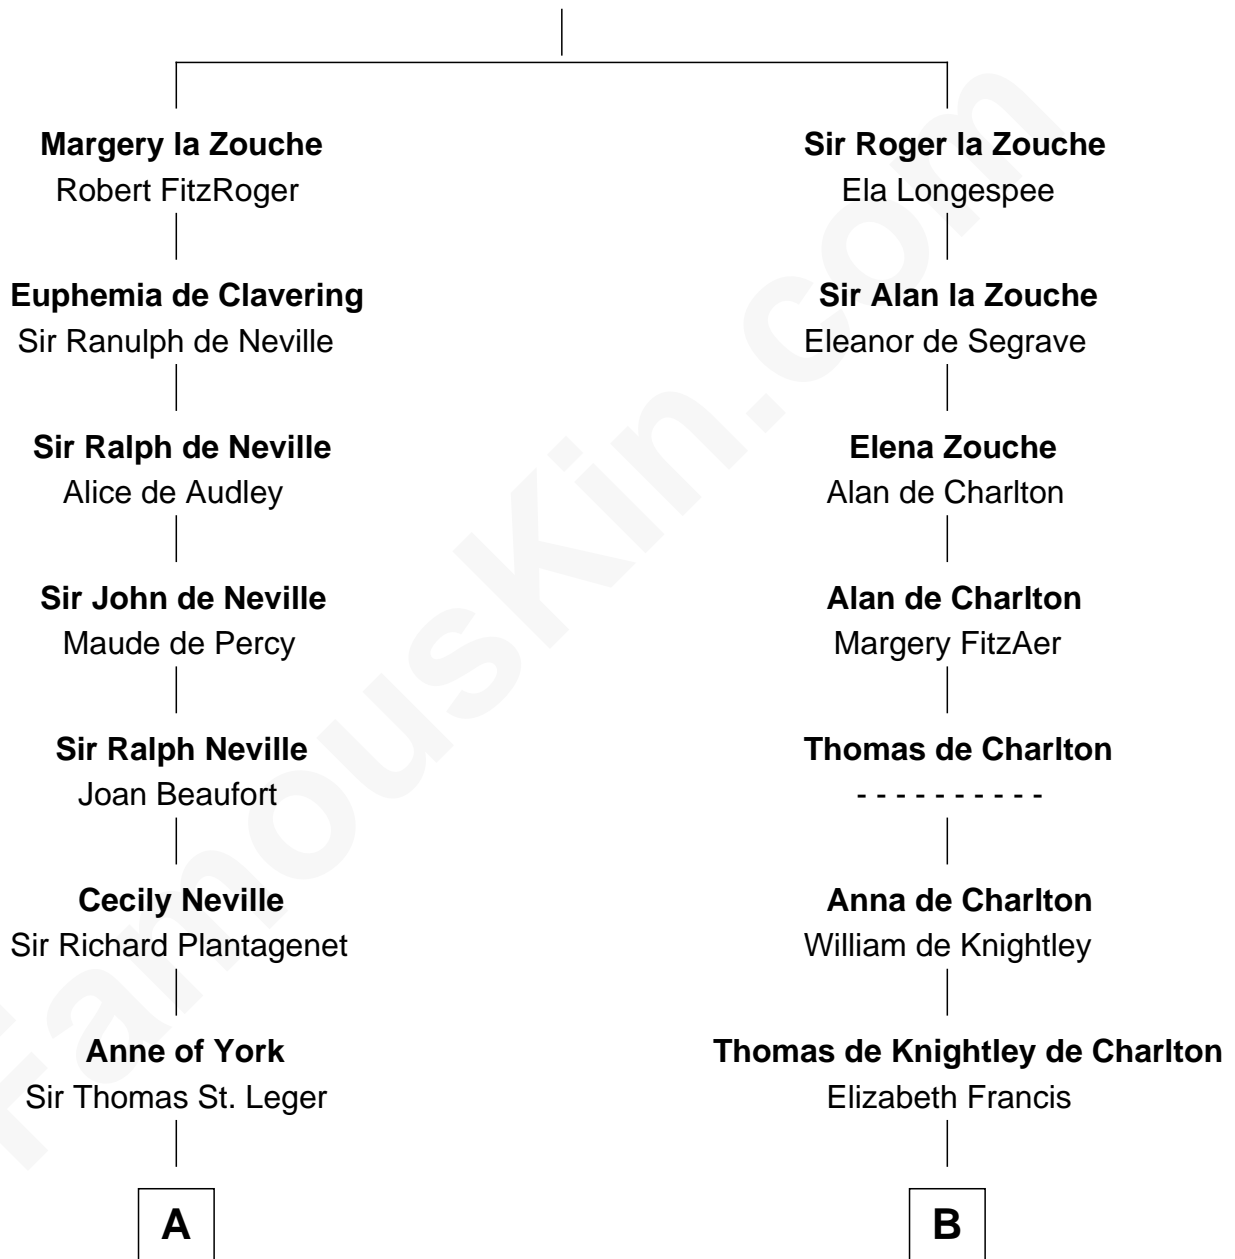

FamousKin.com Relationship Chart of

Brian Forster

TV Actor

21st cousin of

John Davis Long

32nd Governor of Massachusetts

Alan la Zouche

Ellen de Quincy

C

Jane Cochrane

Robert Forster

Lt-Col. Frederic Blanco Forster

Marian Jennette Sophia De Carteret

Frederic Percy Cochrane Forster

Alice Mary Biggs

Peter Cochrane Forster