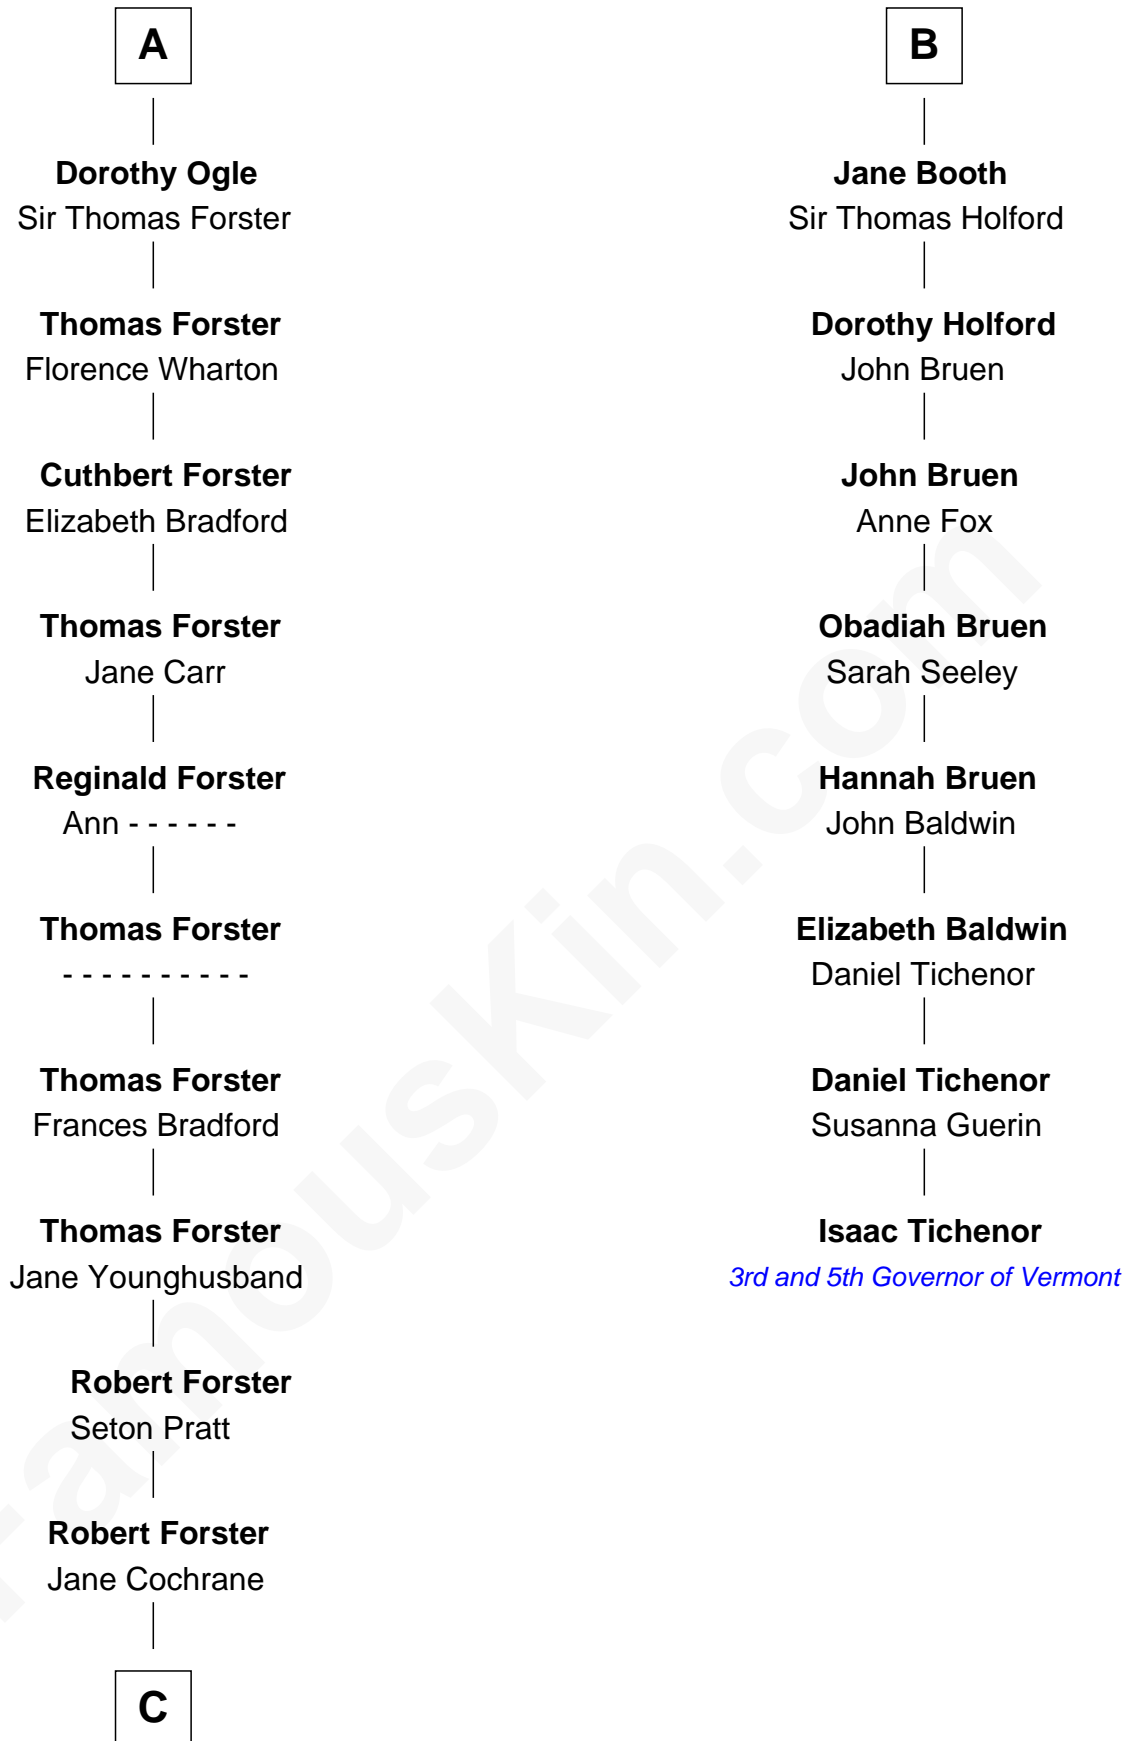

FamousKin.com Relationship Chart of

Brian Forster

TV Actor

14th cousin 6 times removed of

Isaac Tichenor

3rd and 5th Governor of Vermont

Ralph de Stafford

with wife
Margaret de Audley

Maud de Swinnerton
Sir John Savage

John Neville
Elizabeth Newmarch

Margaret Savage
Sir John Dutton

Jane de Neville
Sir William Gascoigne

Maude Dutton
Sir William Booth

Sir William Gascoigne
Margaret Percy

Sir George Booth
Katherine Montfort

Margaret Gascoigne
Ralph Ogle

Sir William Booth
Ellen Montgomery

A

B

C

—
Lt-Col. Frederic Blanco Forster
Marian Jennette Sophia De Carteret

—
Frederic Percy Cochrane Forster
Alice Mary Biggs

—
Peter Cochrane Forster
Jennifer Dickens Downing