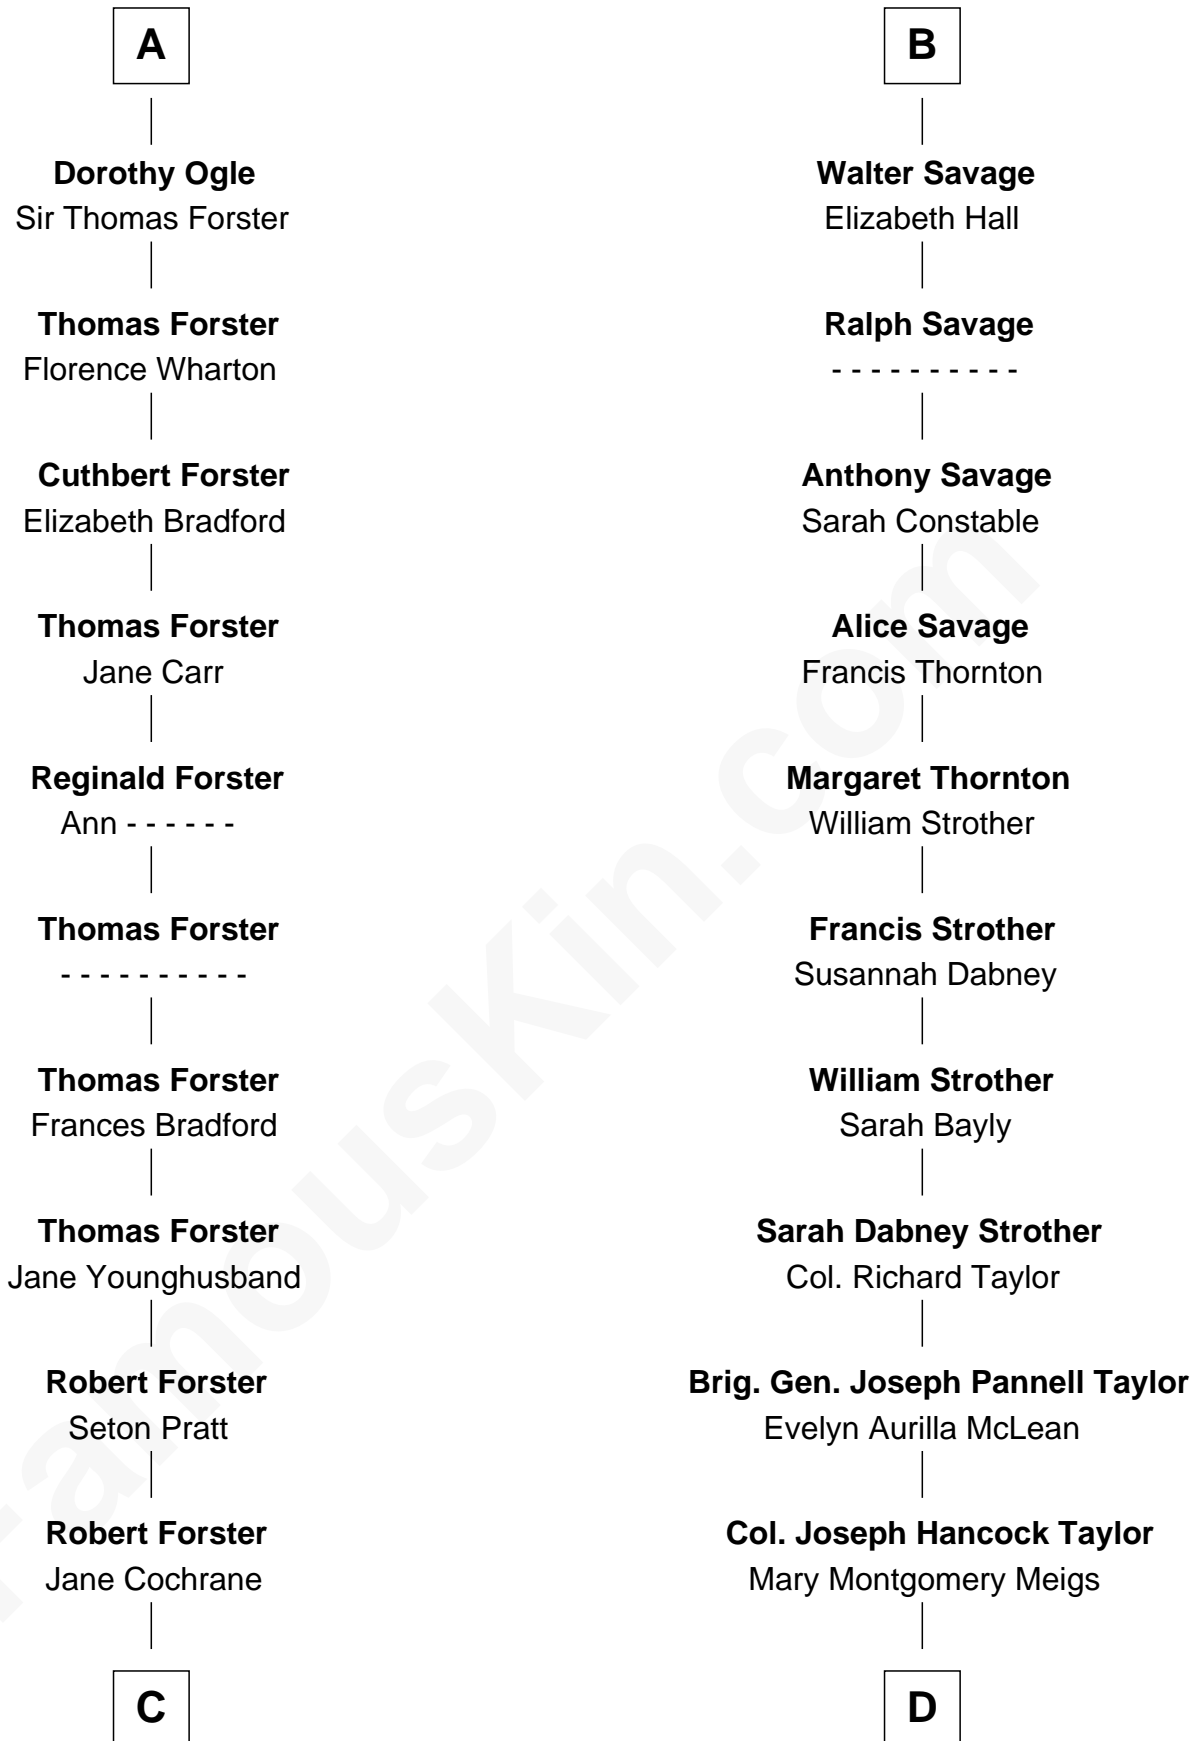

FamousKin.com Relationship Chart of

Brian Forster

TV Actor

20th cousin of

Parker Stevenson

TV and Movie Actor

Elizabeth de Badlesmere

with husband
Sir Edmund Mortimer

with husband
Sir William de Bohun

Sir Roger de Mortimer
Philippa de Montagu

Elizabeth de Bohun
Sir Richard Fitzalan

Edmund Mortimer
Philippa Plantagenet

Elizabeth Fitzalan
Sir Robert Goushill

Elizabeth Mortimer
Sir Henry Percy

Joan Goushill
Sir Thomas Stanley

Sir Henry Percy
Eleanor Neville

Katherine Stanley
Sir John Savage

Sir Henry Percy
Eleanor Poynings

Sir Christopher Savage
Anne Stanley

Margaret Percy
Sir William Gascoigne

Sir Christopher Savage
Anne Lygon

Margaret Gascoigne
Ralph Ogle

Francis Savage
Anne Sheldon

A

B

C

Lt-Col. Frederic Blanco Forster
Marian Jennette Sophia De Carteret

Frederic Percy Cochrane Forster
Alice Mary Biggs

Peter Cochrane Forster
Jennifer Dickens Downing