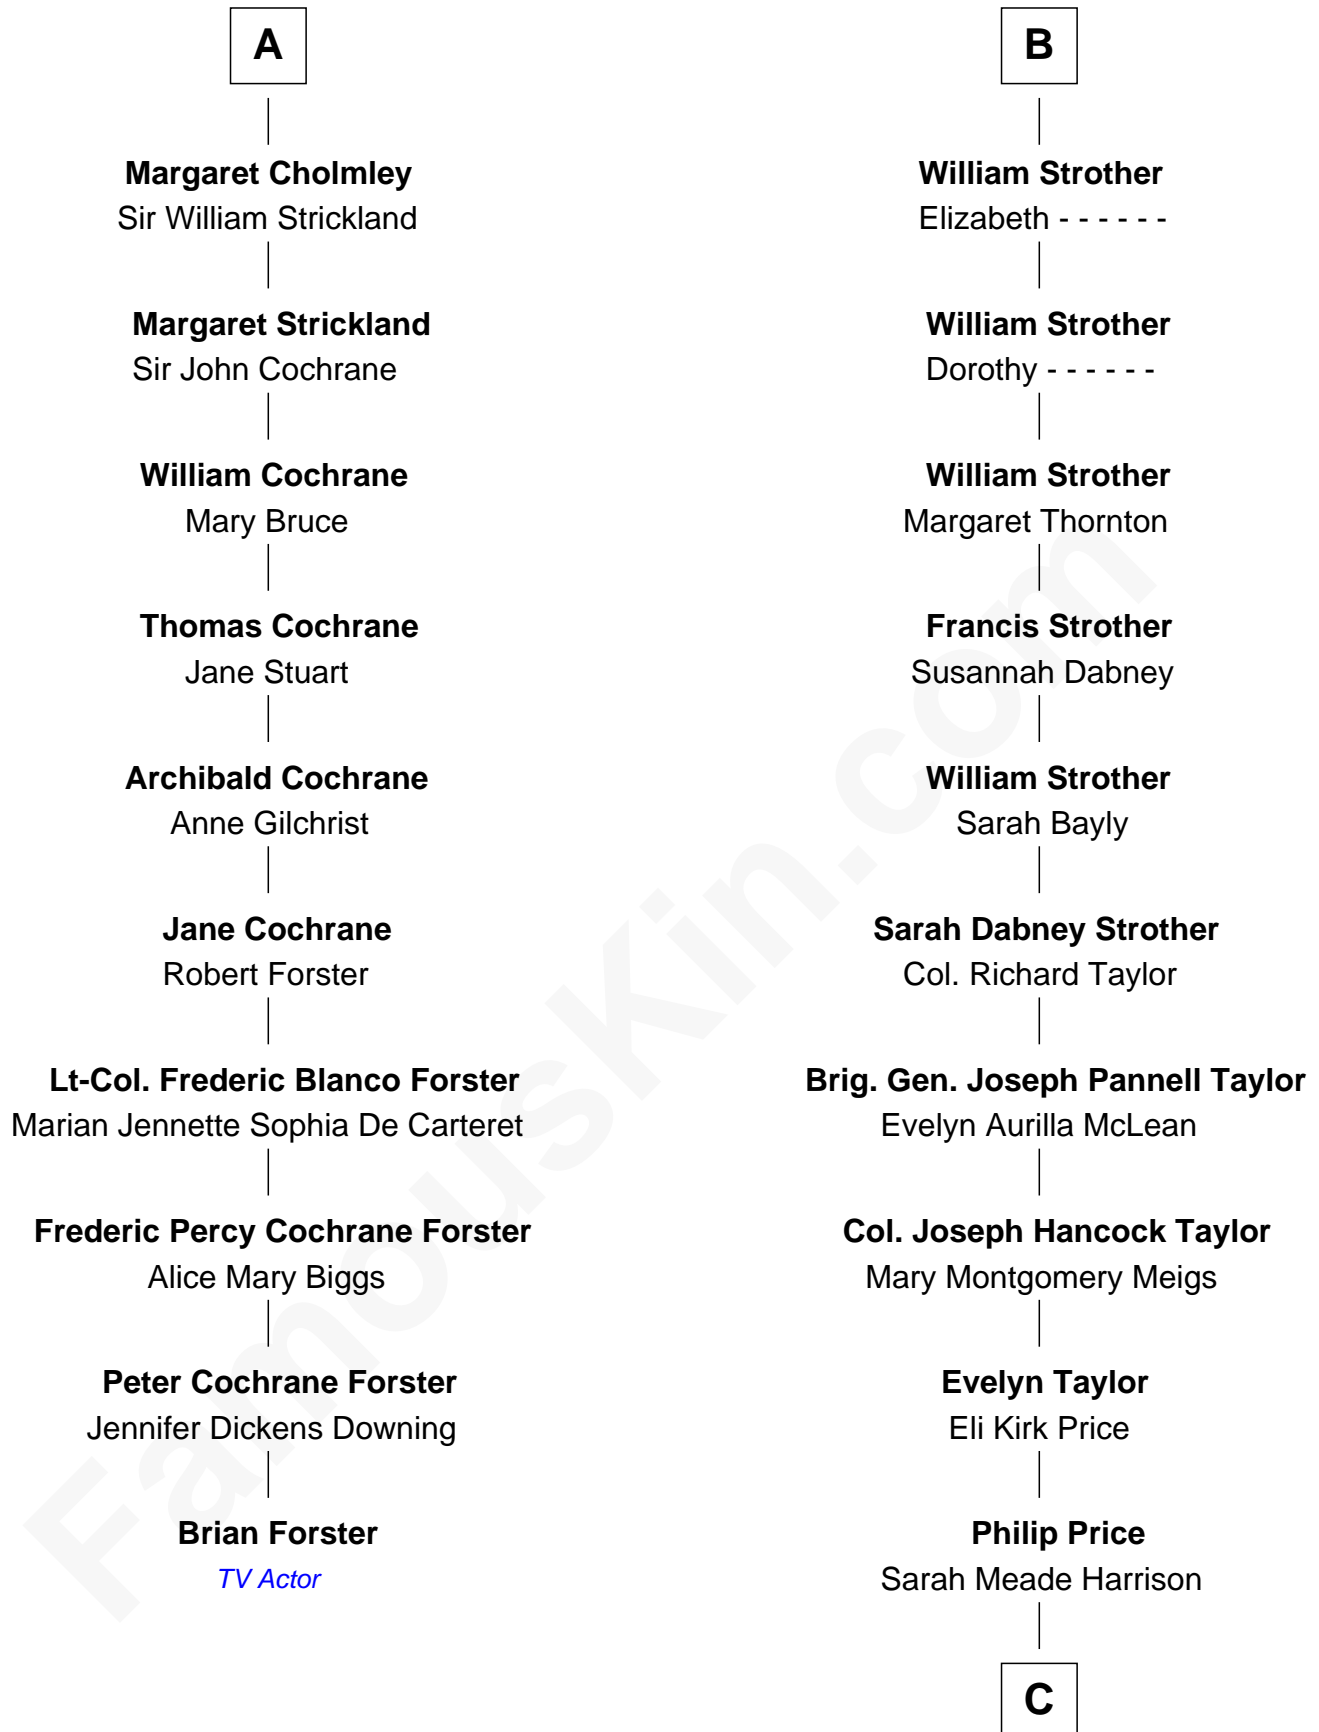

FamousKin.com Relationship Chart of

Brian Forster

TV Actor

16th cousin 2 times removed of

Parker Stevenson

TV and Movie Actor

Sir Ralph Neville

Joan Beaufort