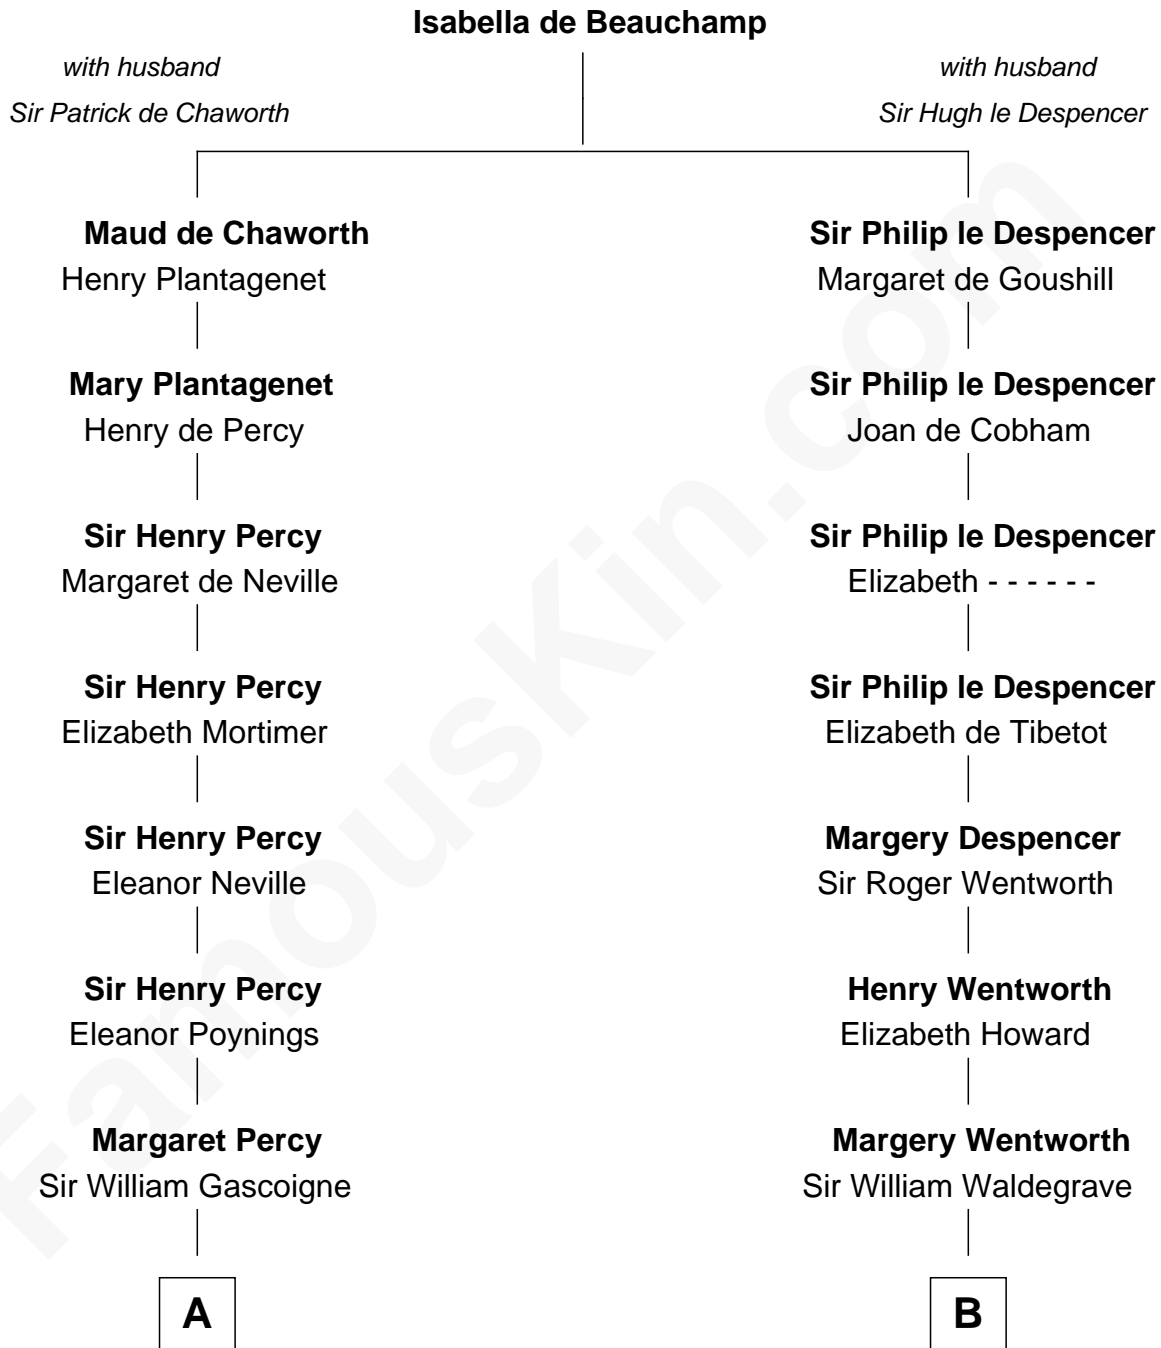

FamousKin.com Relationship Chart of

Brian Forster

TV Actor

21st cousin of

Bob Moore

Co-Founder, Bob's Red Mill

C

Robert Forster
Jane Cochrane

Lt-Col. Frederic Blanco Forster
Marian Jennette Sophia De Carteret

Frederic Percy Cochrane Forster
Alice Mary Biggs

Peter Cochrane Forster
Jennifer Dickens Downing

Brian Forster
TV Actor

D

Morris Fox
Sarah A. Smith

Violette Fox
Daniel Francis Learnard

Clinton Morris Learnard
Gertrude Maud Yost

Doris Dell Learnard
Kenneth Earl Moore

Bob Moore
Co-Founder, Bob's Red Mill