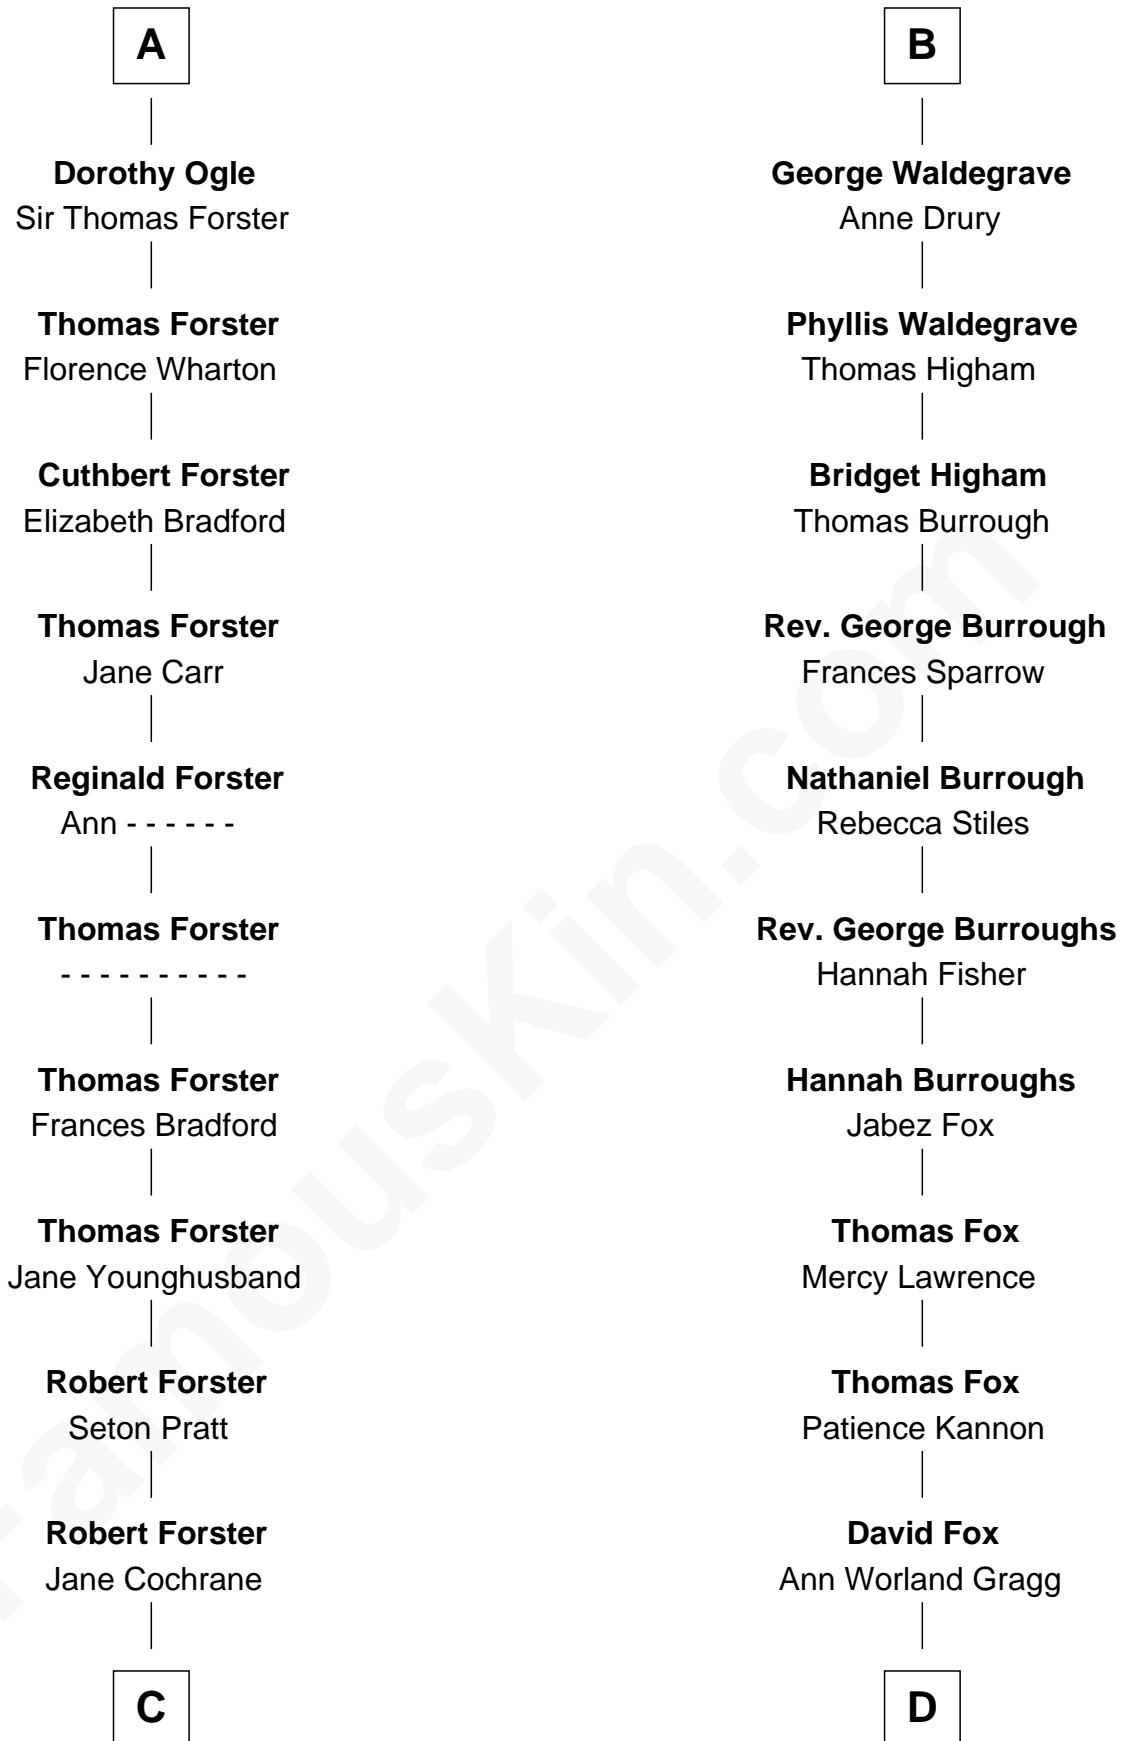

# FamousKin.com Relationship Chart of

**Brian Forster**

*TV Actor*

20th cousin 1 time removed of

**Bob Moore**

*Co-Founder, Bob's Red Mill*

**Eudo la Zouche**  
Milicent de Cantilupe

**Eve la Zouche**  
Sir Maurice de Berkeley

**Thomas de Berkeley**  
Katherine de Clyvedon

**Sir John Berkeley**  
Elizabeth Betteshorne

**Eleanor Berkeley**  
Sir Richard Poynings

**Eleanor Poynings**  
Sir Henry Percy

**Margaret Percy**  
Sir William Gascoigne

**Margaret Gascoigne**  
Ralph Ogle

**A**

**Sir William la Zouche**  
Maud Lovel

**Milicent la Zouche**  
Sir William Deincourt

**Margaret Deincourt**  
Sir Robert de Tibetot

**Elizabeth de Tibetot**  
Sir Philip le Despencer

**Margery Despencer**  
Sir Roger Wentworth

**Henry Wentworth**  
Elizabeth Howard

**Margery Wentworth**  
Sir William Waldegrave

**B**

**C**

**Lt-Col. Frederic Blanco Forster**  
Marian Jennette Sophia De Carteret