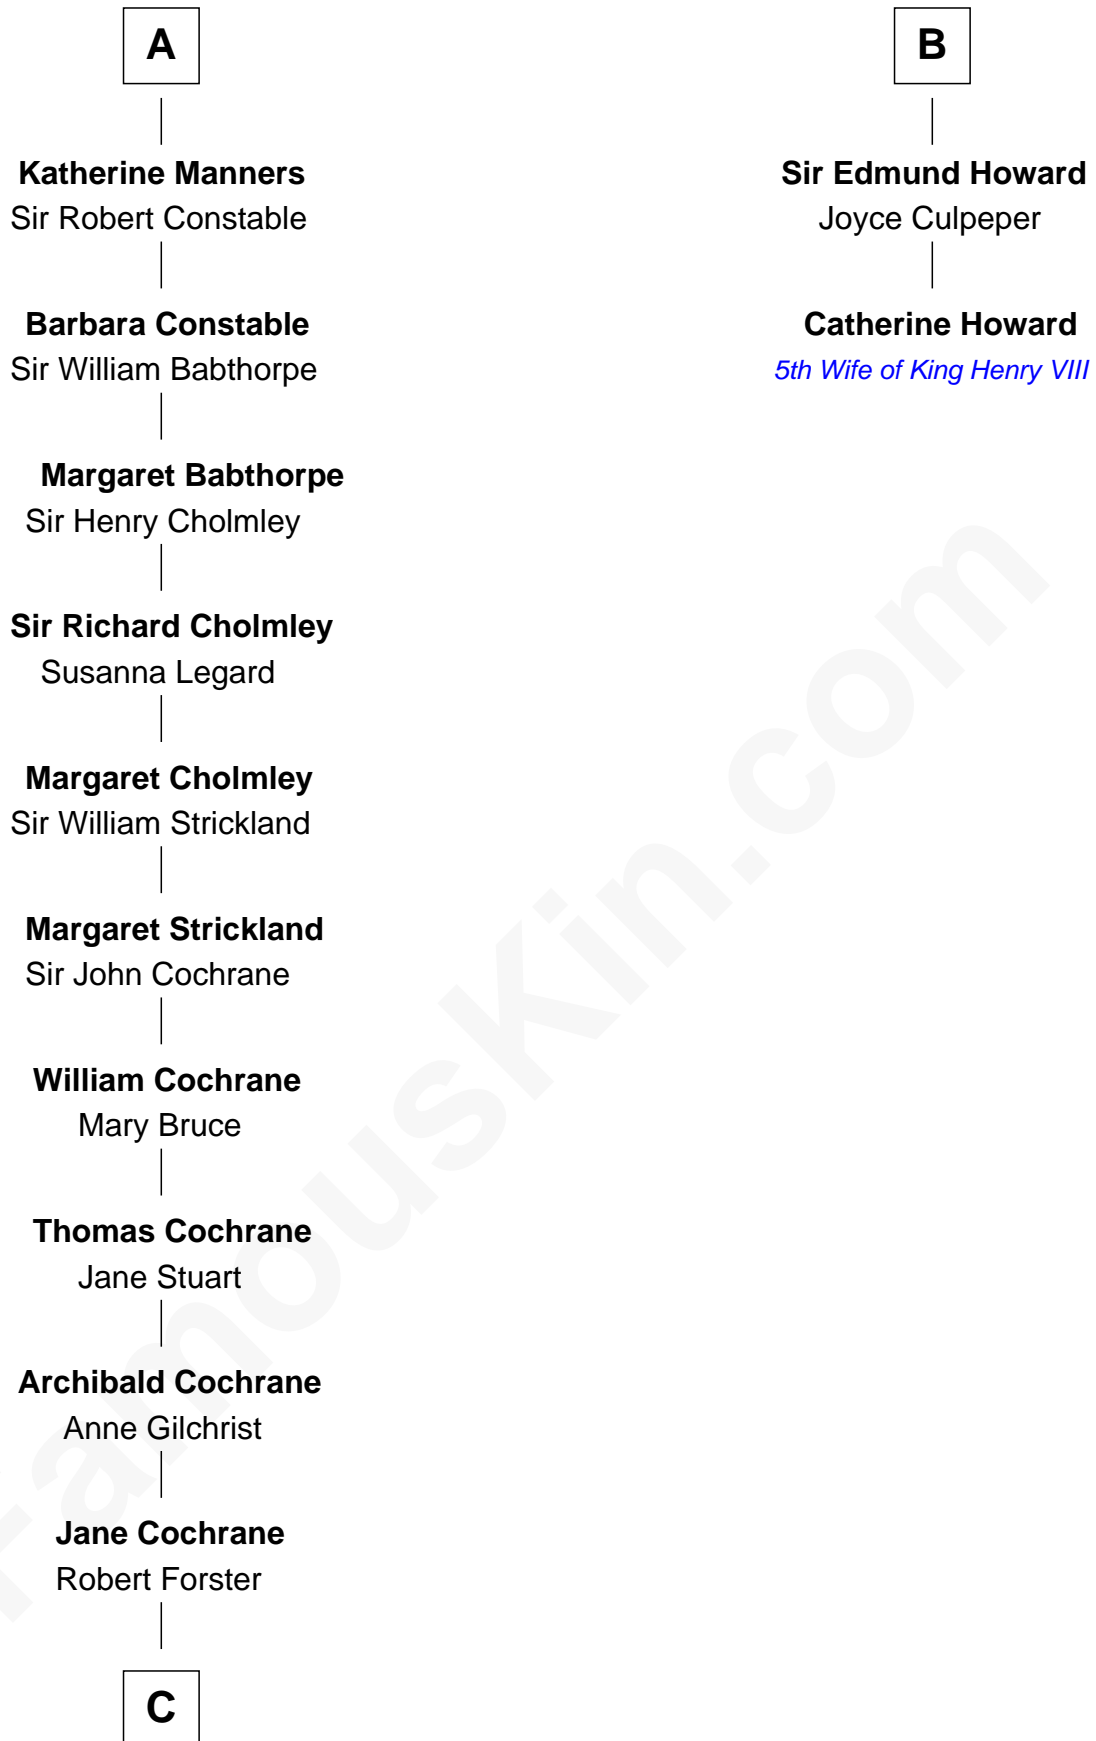

# FamousKin.com Relationship Chart of

**Brian Forster**

*TV Actor*

8th cousin 12 times removed of

**Catherine Howard**

*5th Wife of King Henry VIII*

**C**

—  
**Lt-Col. Frederic Blanco Forster**  
Marian Jennette Sophia De Carteret