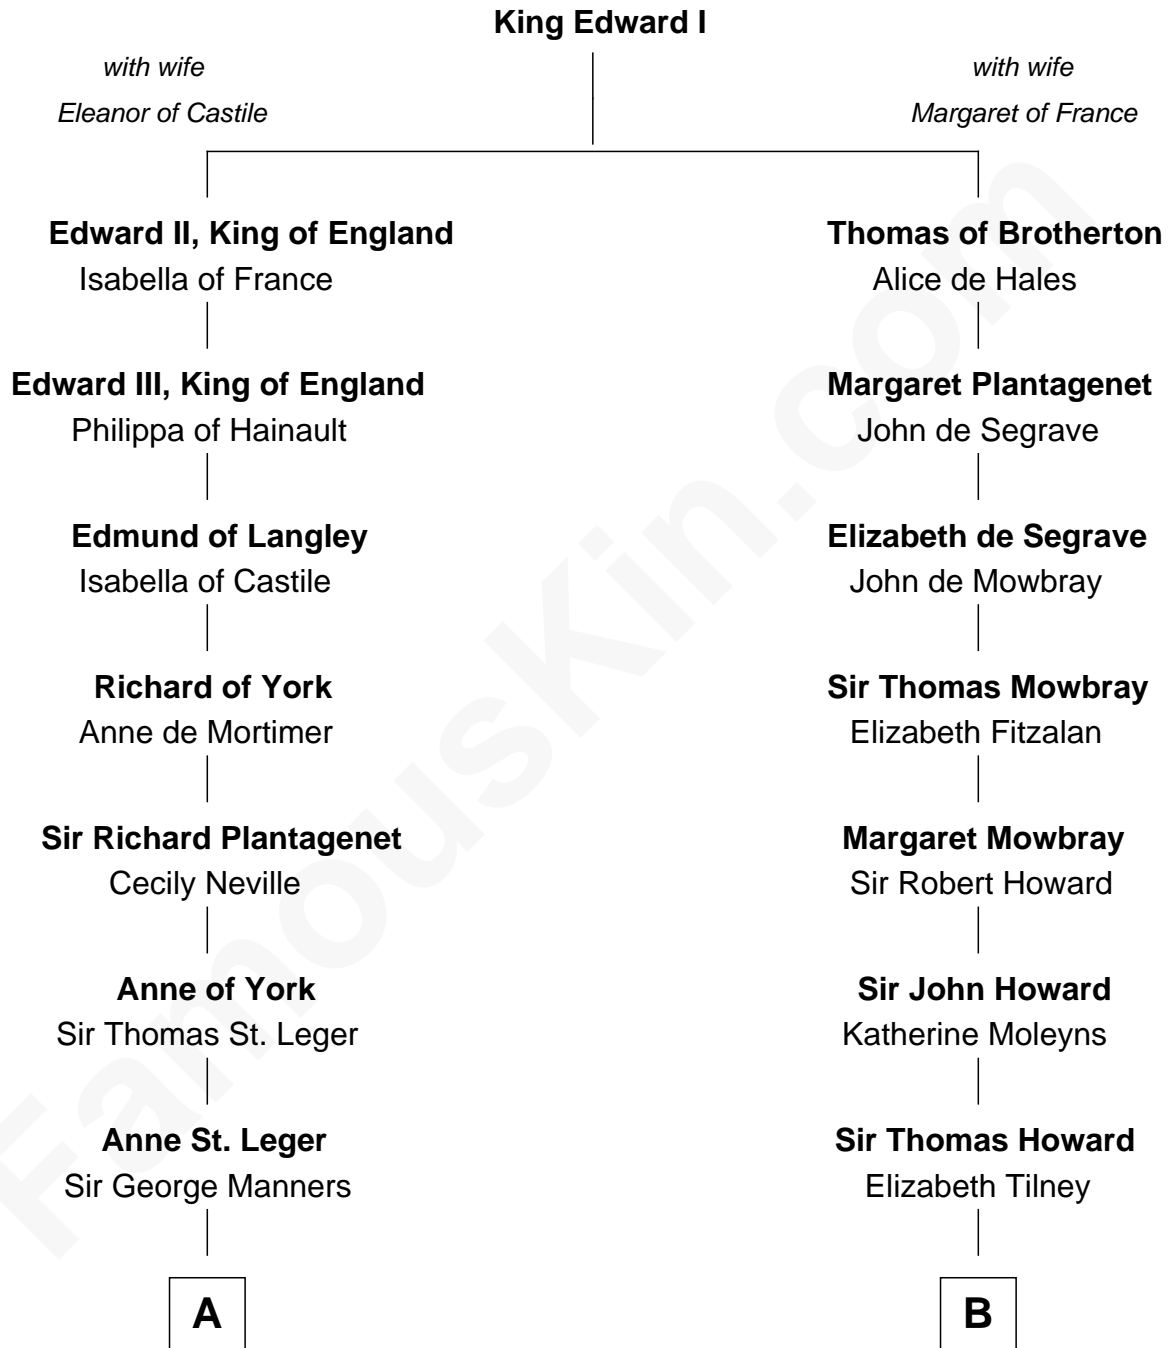

# FamousKin.com Relationship Chart of

**Brian Forster**

*TV Actor*

8th cousin 12 times removed of

**Catherine Howard**

*5th Wife of King Henry VIII*

**C**

—  
**Lt-Col. Frederic Blanco Forster**  
Marian Jennette Sophia De Carteret

—  
**Frederic Percy Cochrane Forster**  
Alice Mary Biggs

—  
**Peter Cochrane Forster**  
Jennifer Dickens Downing

—  
**Brian Forster**  
*TV Actor*

FamousKin.com