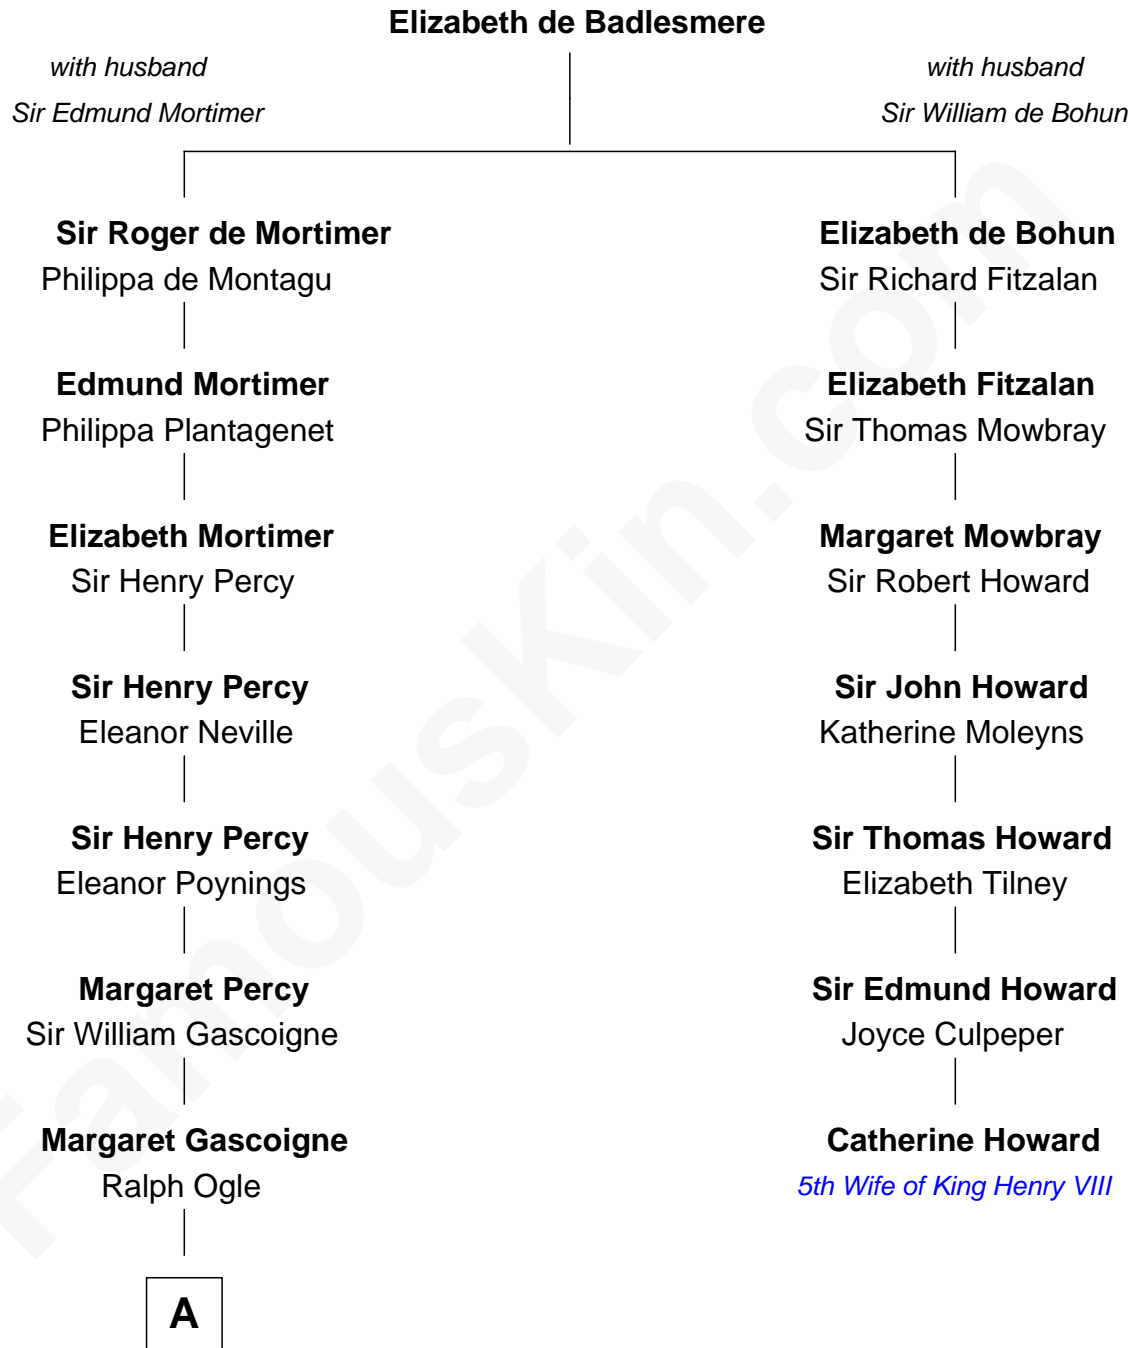

FamousKin.com Relationship Chart of

Brian Forster

TV Actor

6th cousin 14 times removed of

Catherine Howard

5th Wife of King Henry VIII

A

Dorothy Ogle
Sir Thomas Forster

Thomas Forster
Florence Wharton

Cuthbert Forster
Elizabeth Bradford

Thomas Forster
Jane Carr

Reginald Forster
Ann - - - - -

Thomas Forster
- - - - -

Thomas Forster
Frances Bradford

Thomas Forster
Jane Younghusband