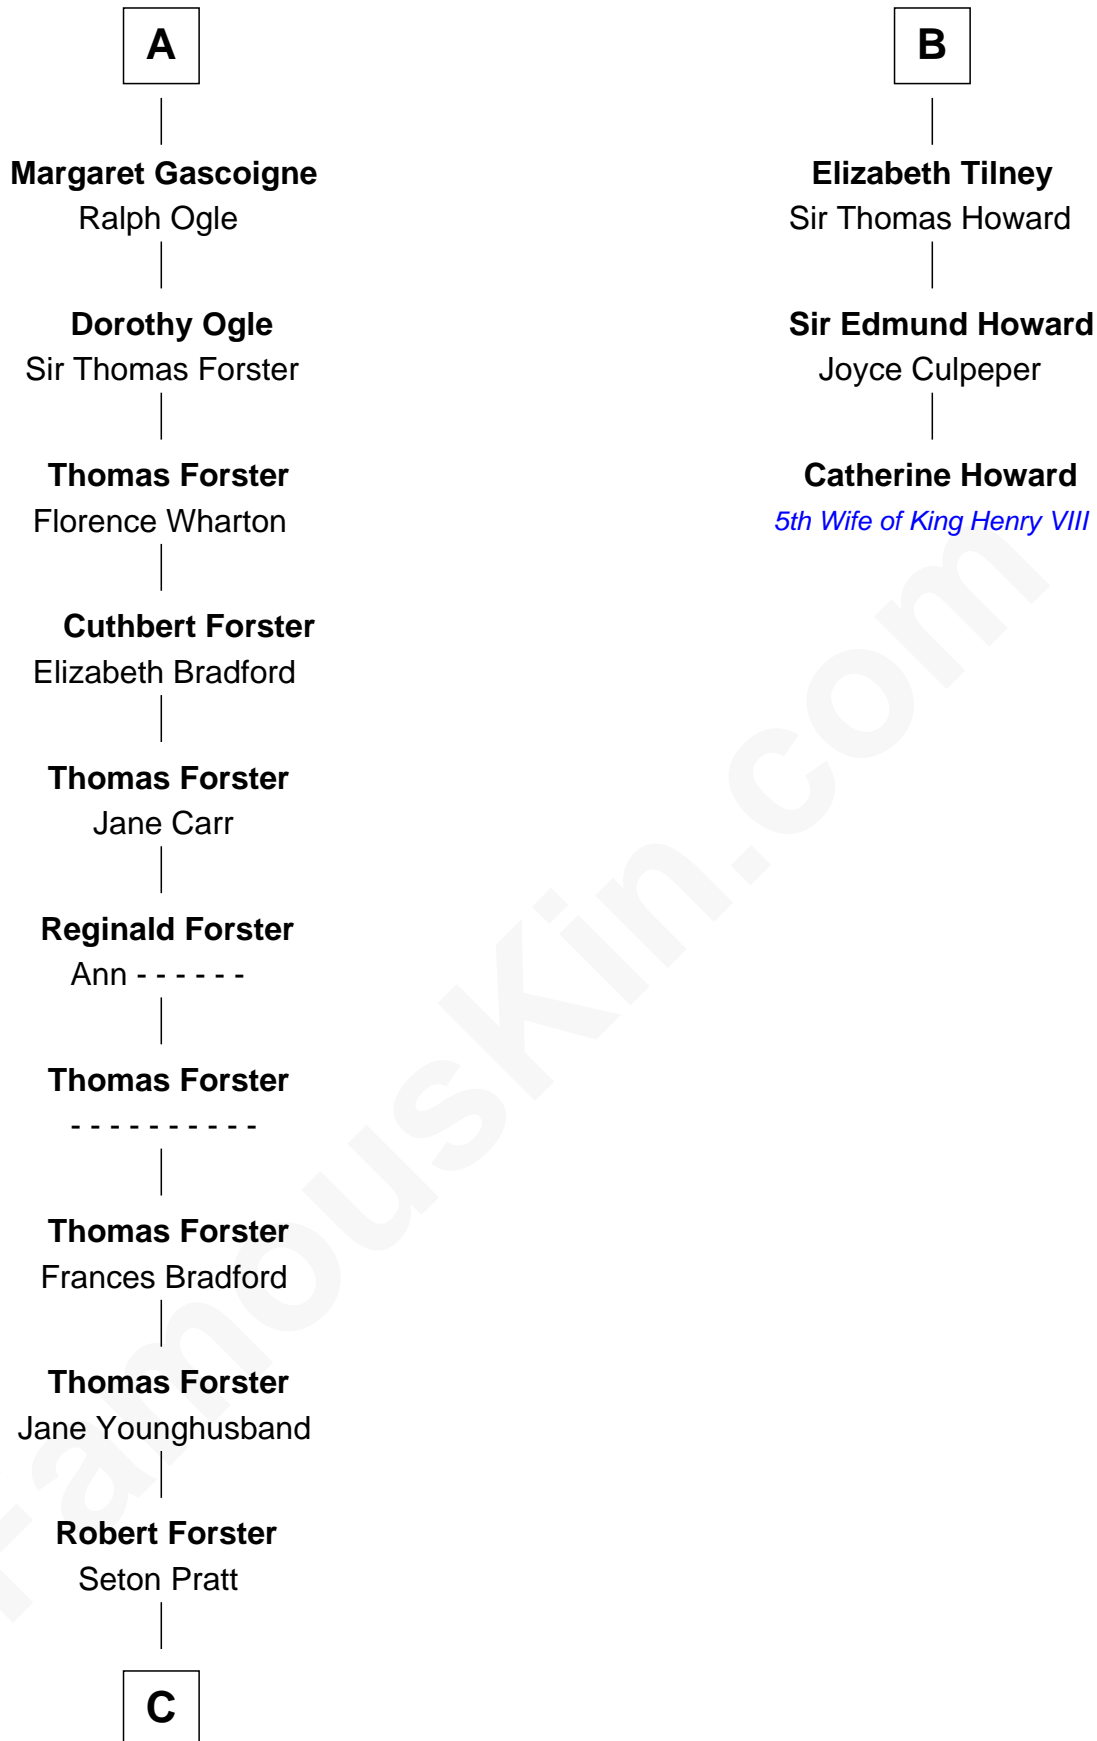

# FamousKin.com Relationship Chart of

**Brian Forster**

*TV Actor*

9th cousin 12 times removed of

**Catherine Howard**

*5th Wife of King Henry VIII*

**Sir William de Cantilupe**

Eve de Braiose

**C**

**Robert Forster**  
Jane Cochrane

**Lt-Col. Frederic Blanco Forster**  
Marian Jennette Sophia De Carteret

**Frederic Percy Cochrane Forster**  
Alice Mary Biggs

**Peter Cochrane Forster**  
Jennifer Dickens Downing