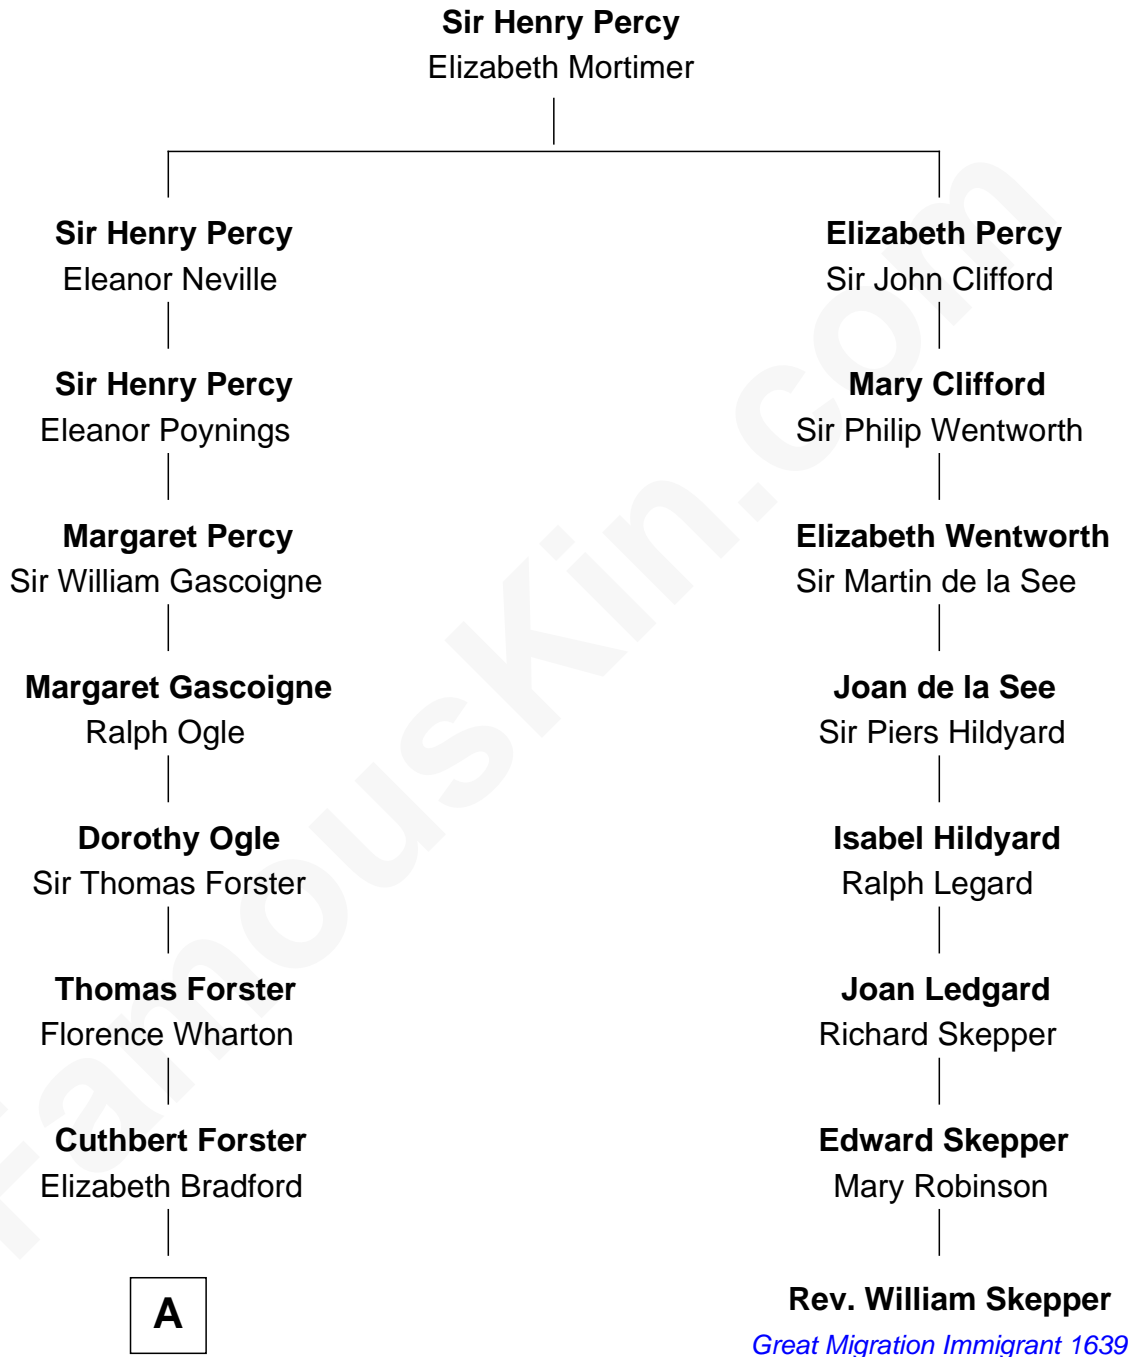

# FamousKin.com Relationship Chart of

**Brian Forster**

*TV Actor*

7th cousin 10 times removed of

**Rev. William Skepper**

*(c1597 - c1650) Great Migration Immigrant 1639*

**A**

**Thomas Forster**

Jane Carr

**Reginald Forster**

Ann - - - - -

**Thomas Forster**

- - - - -

**Thomas Forster**

Frances Bradford

**Thomas Forster**

Jane Younghusband

**Robert Forster**

Seton Pratt

**Robert Forster**

Jane Cochrane

**Lt-Col. Frederic Blanco Forster**

Marian Jennette Sophia De Carteret

**Frederic Percy Cochrane Forster**