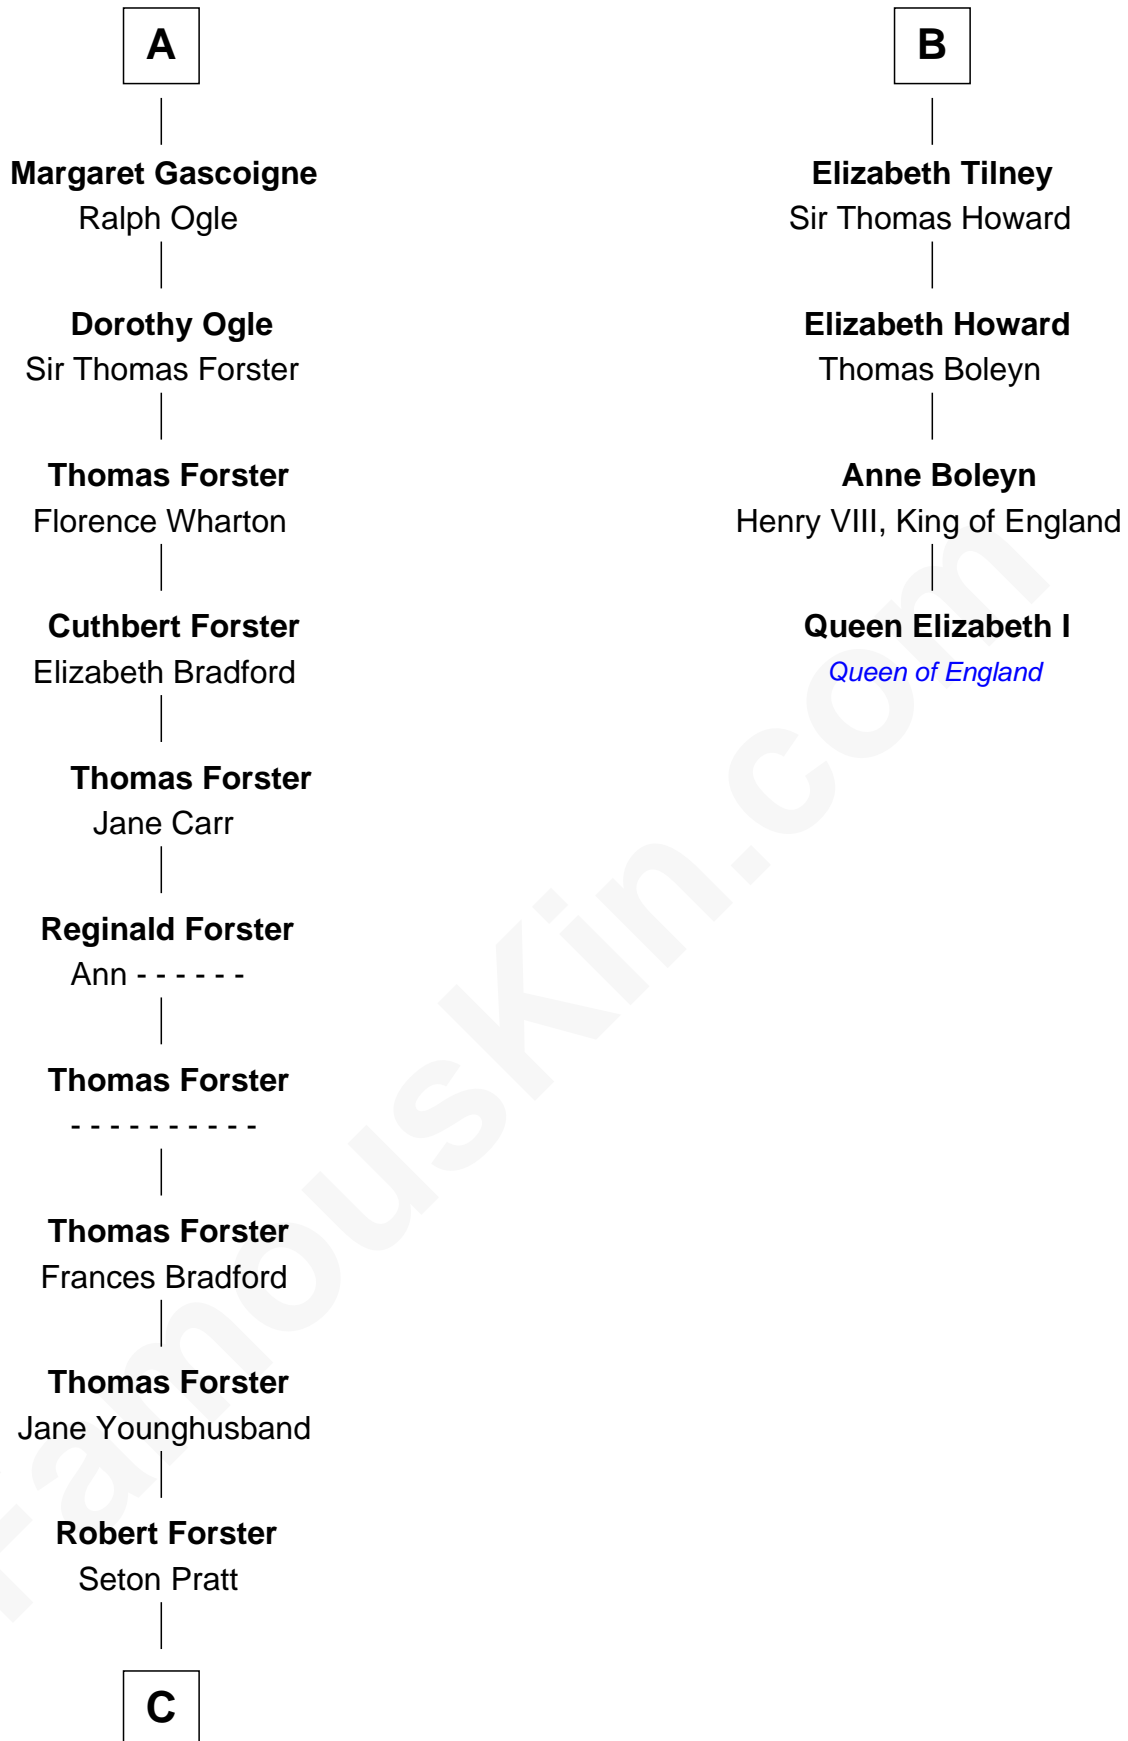

FamousKin.com Relationship Chart of

Brian Forster

TV Actor

10th cousin 11 times removed of

Queen Elizabeth I

Queen of England

Sir William de Cantilupe

Eve de Braiose